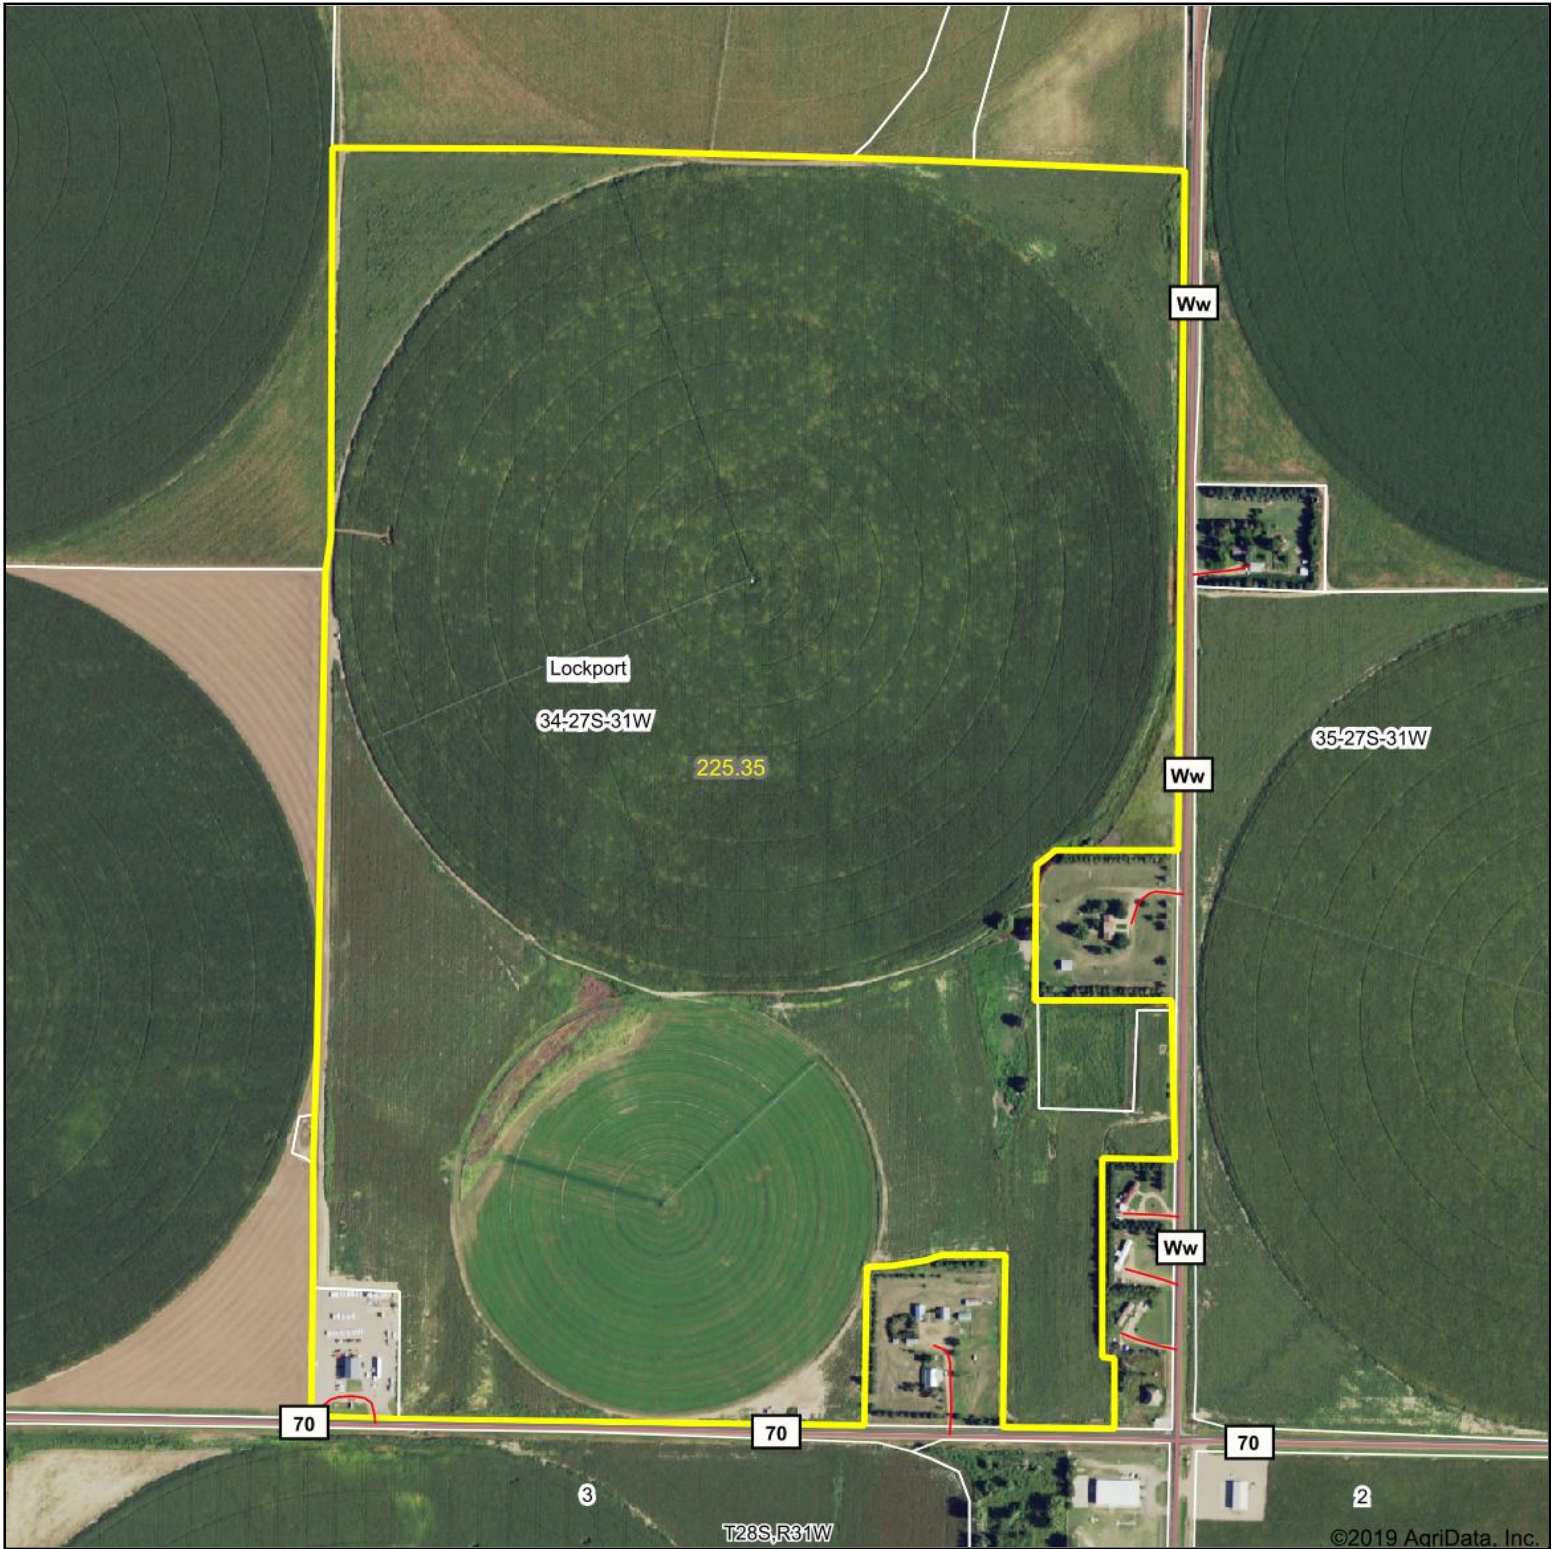

Aerial Map

Map Center: 37° 39' 17.34, -100° 41' 35.95

34-27S-31W
Haskell County
Kansas

10/24/2019