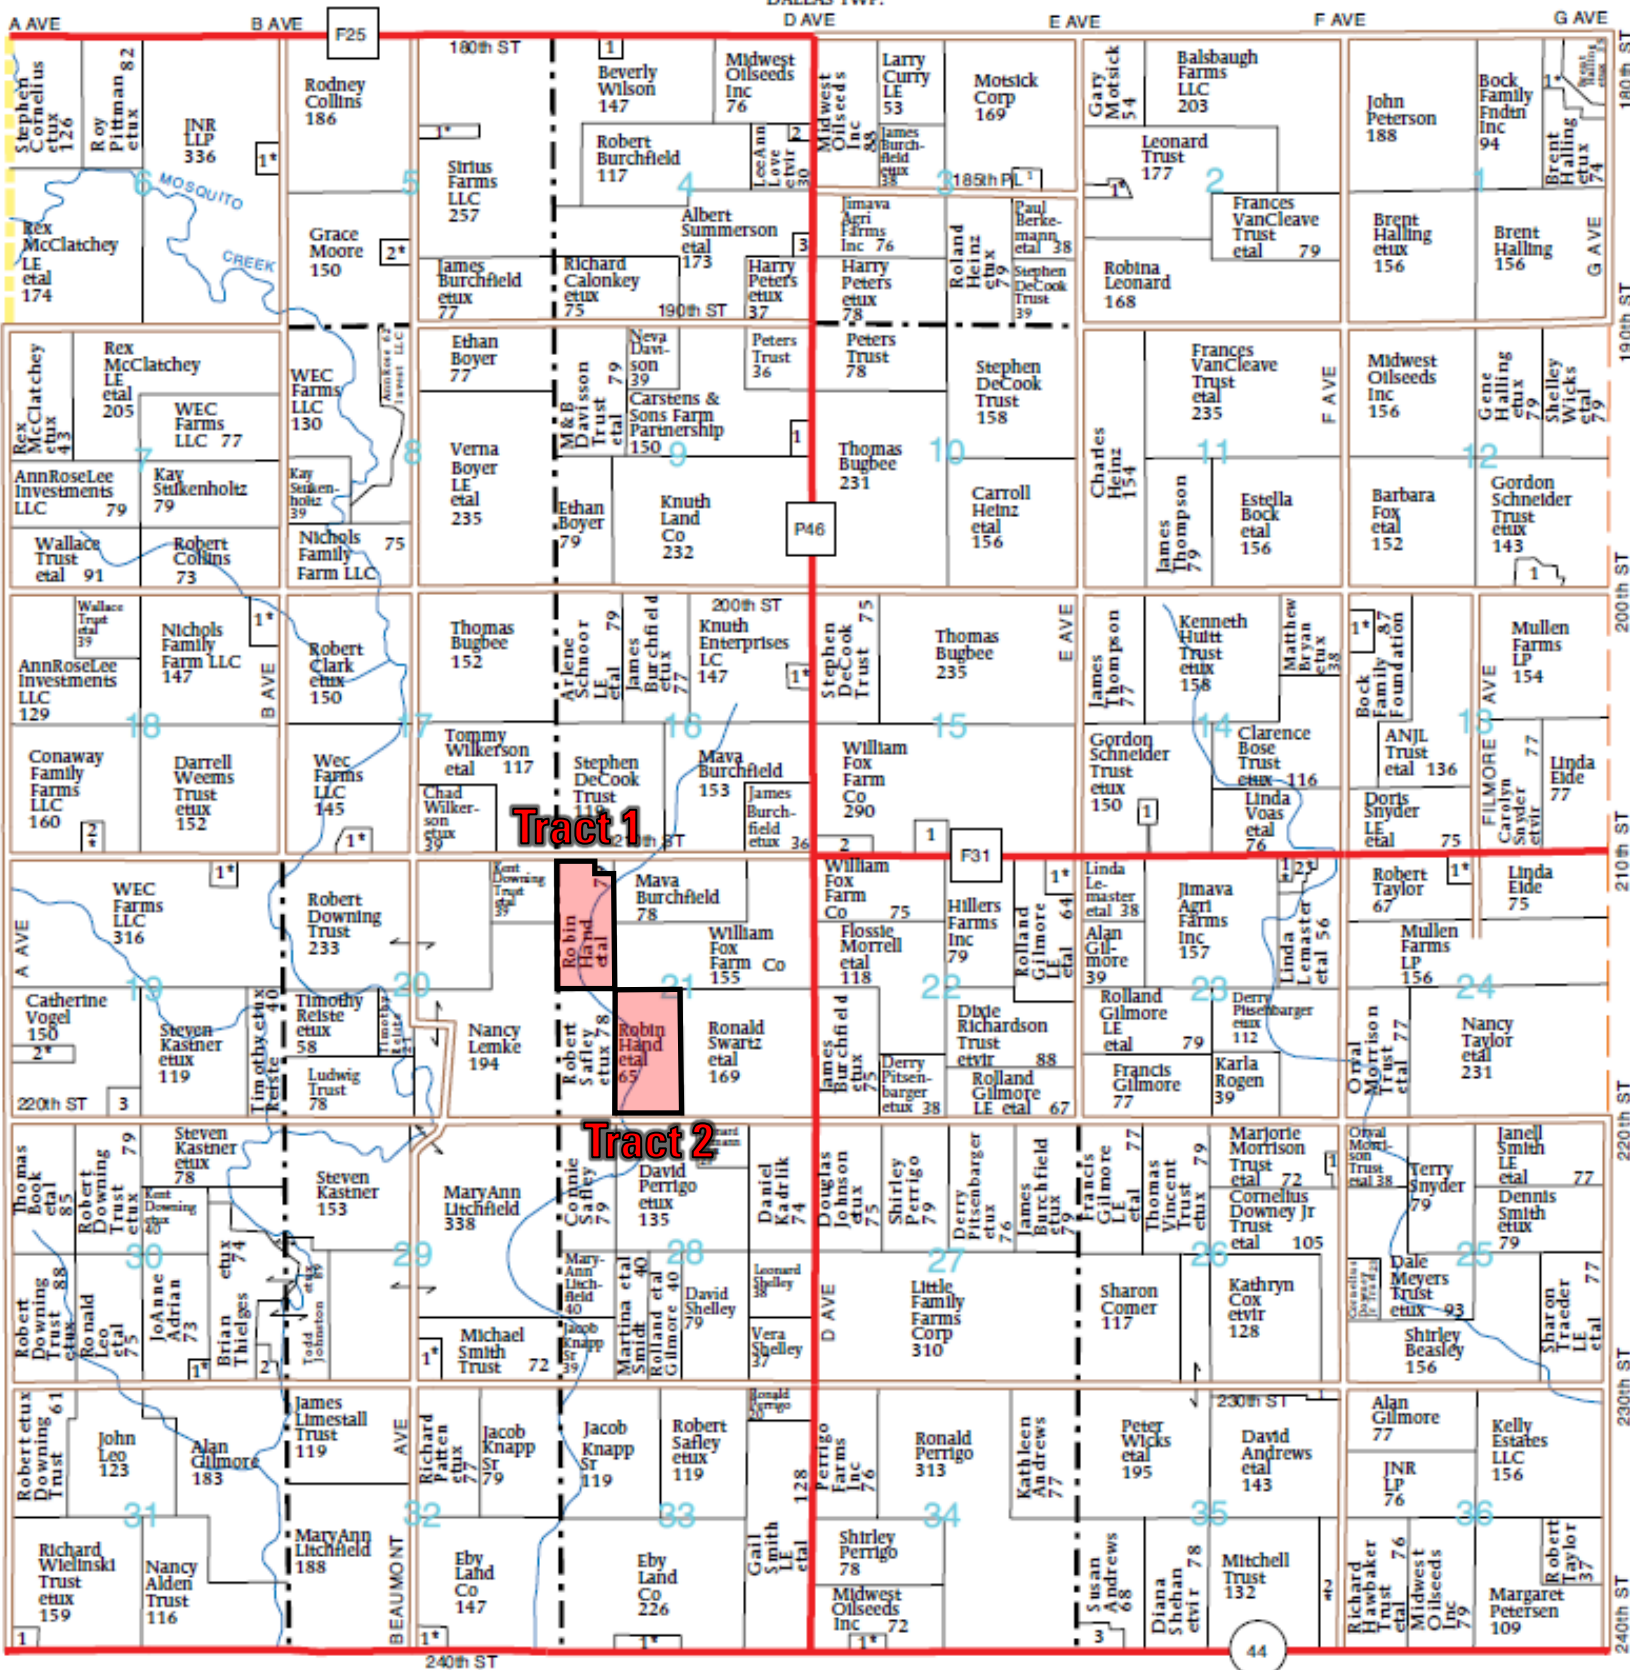

T-80-N

# LINCOLN PLAT

R-29-W

(Landowners)

DALLAS TWP.

LINN TWP.