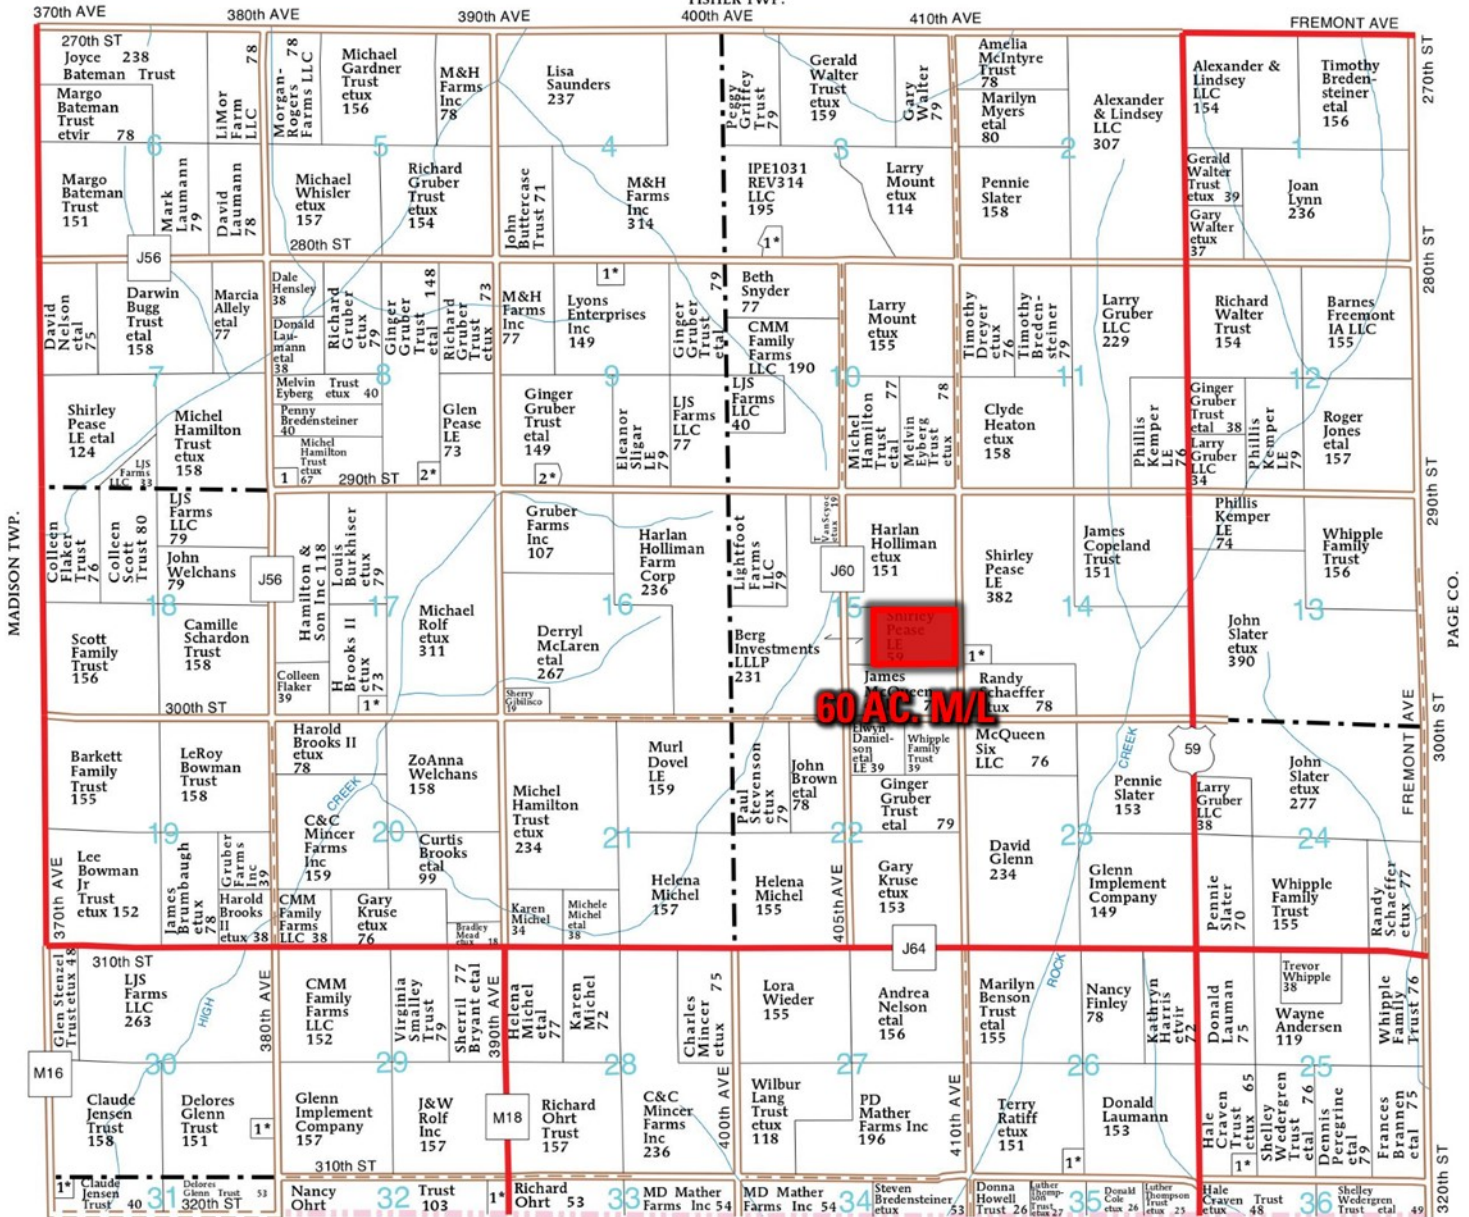

T-67-N

# LOCUST GROVE PLAT

(Landowners)

R-40-W

270th ST  
280th ST  
290th ST  
300th ST  
310th ST  
320th ST

MADISON TWP.

FISHER TWP.

PAGE CO.