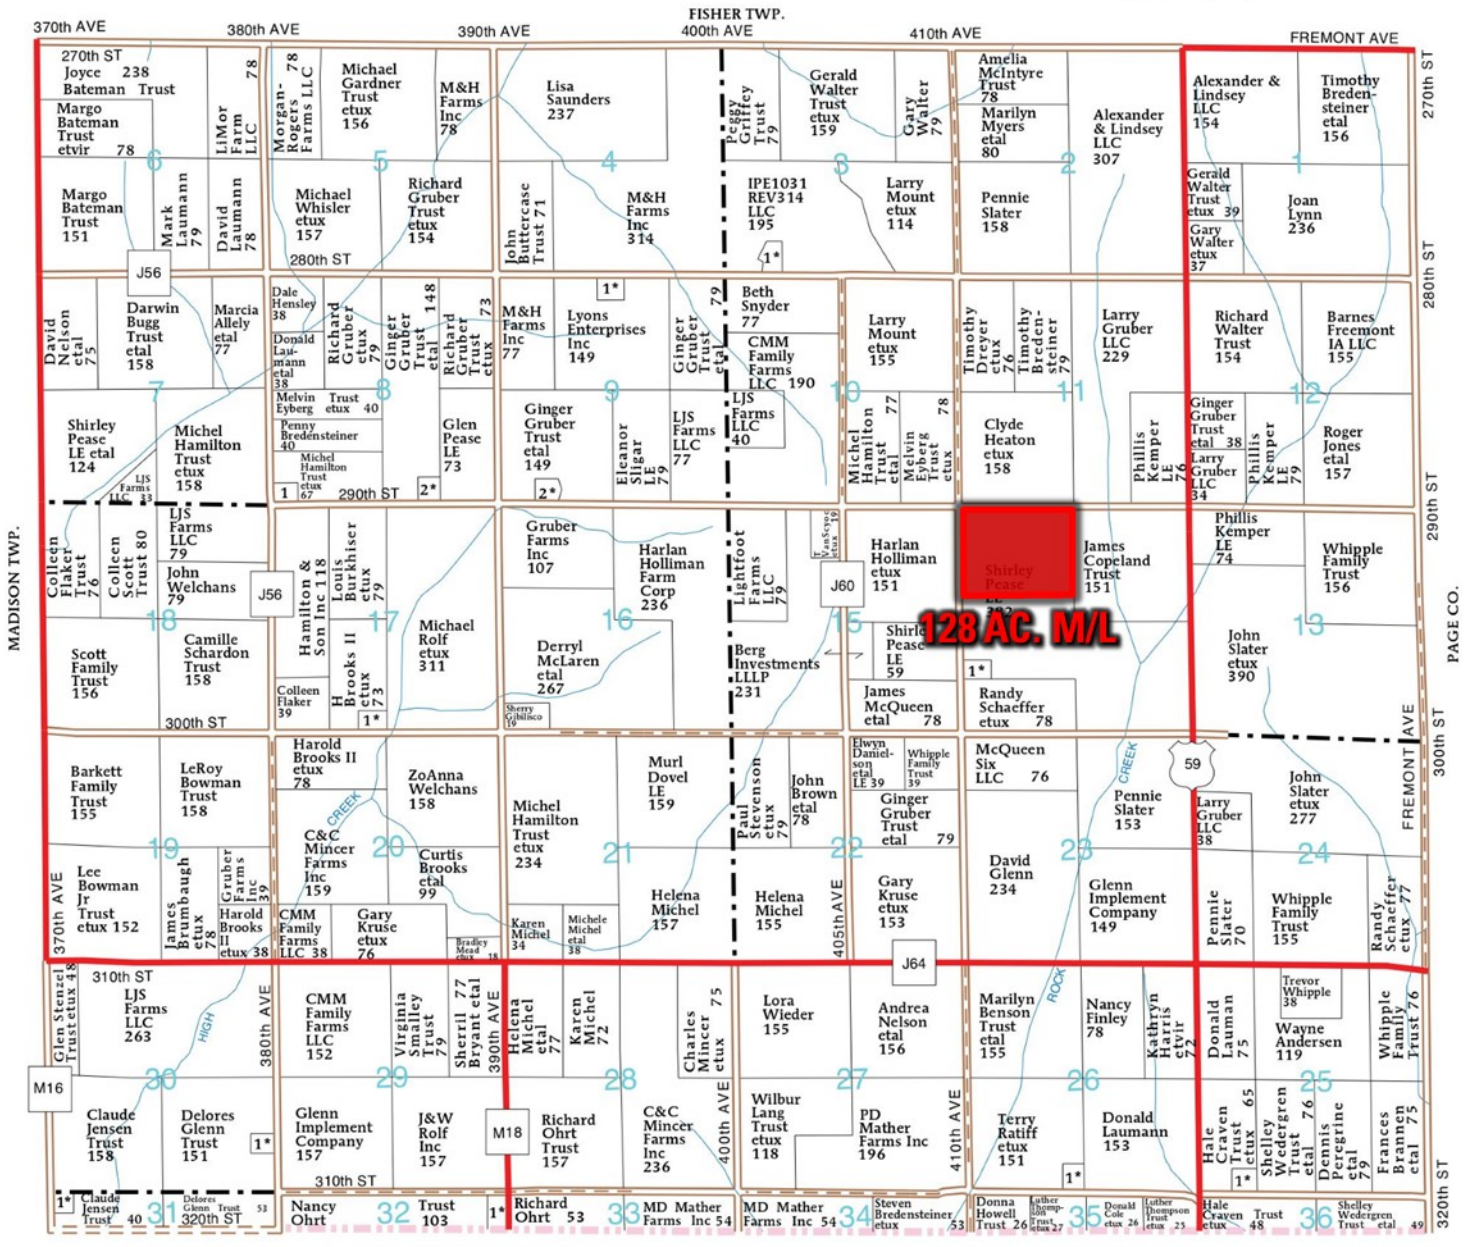

T-67-N

# LOCUST GROVE PLAT

(Landowners)

R-40-W

MADISON TWP. FISHER TWP. PAGE CO. 270th ST 280th ST 290th ST 300th ST 310th ST 320th ST