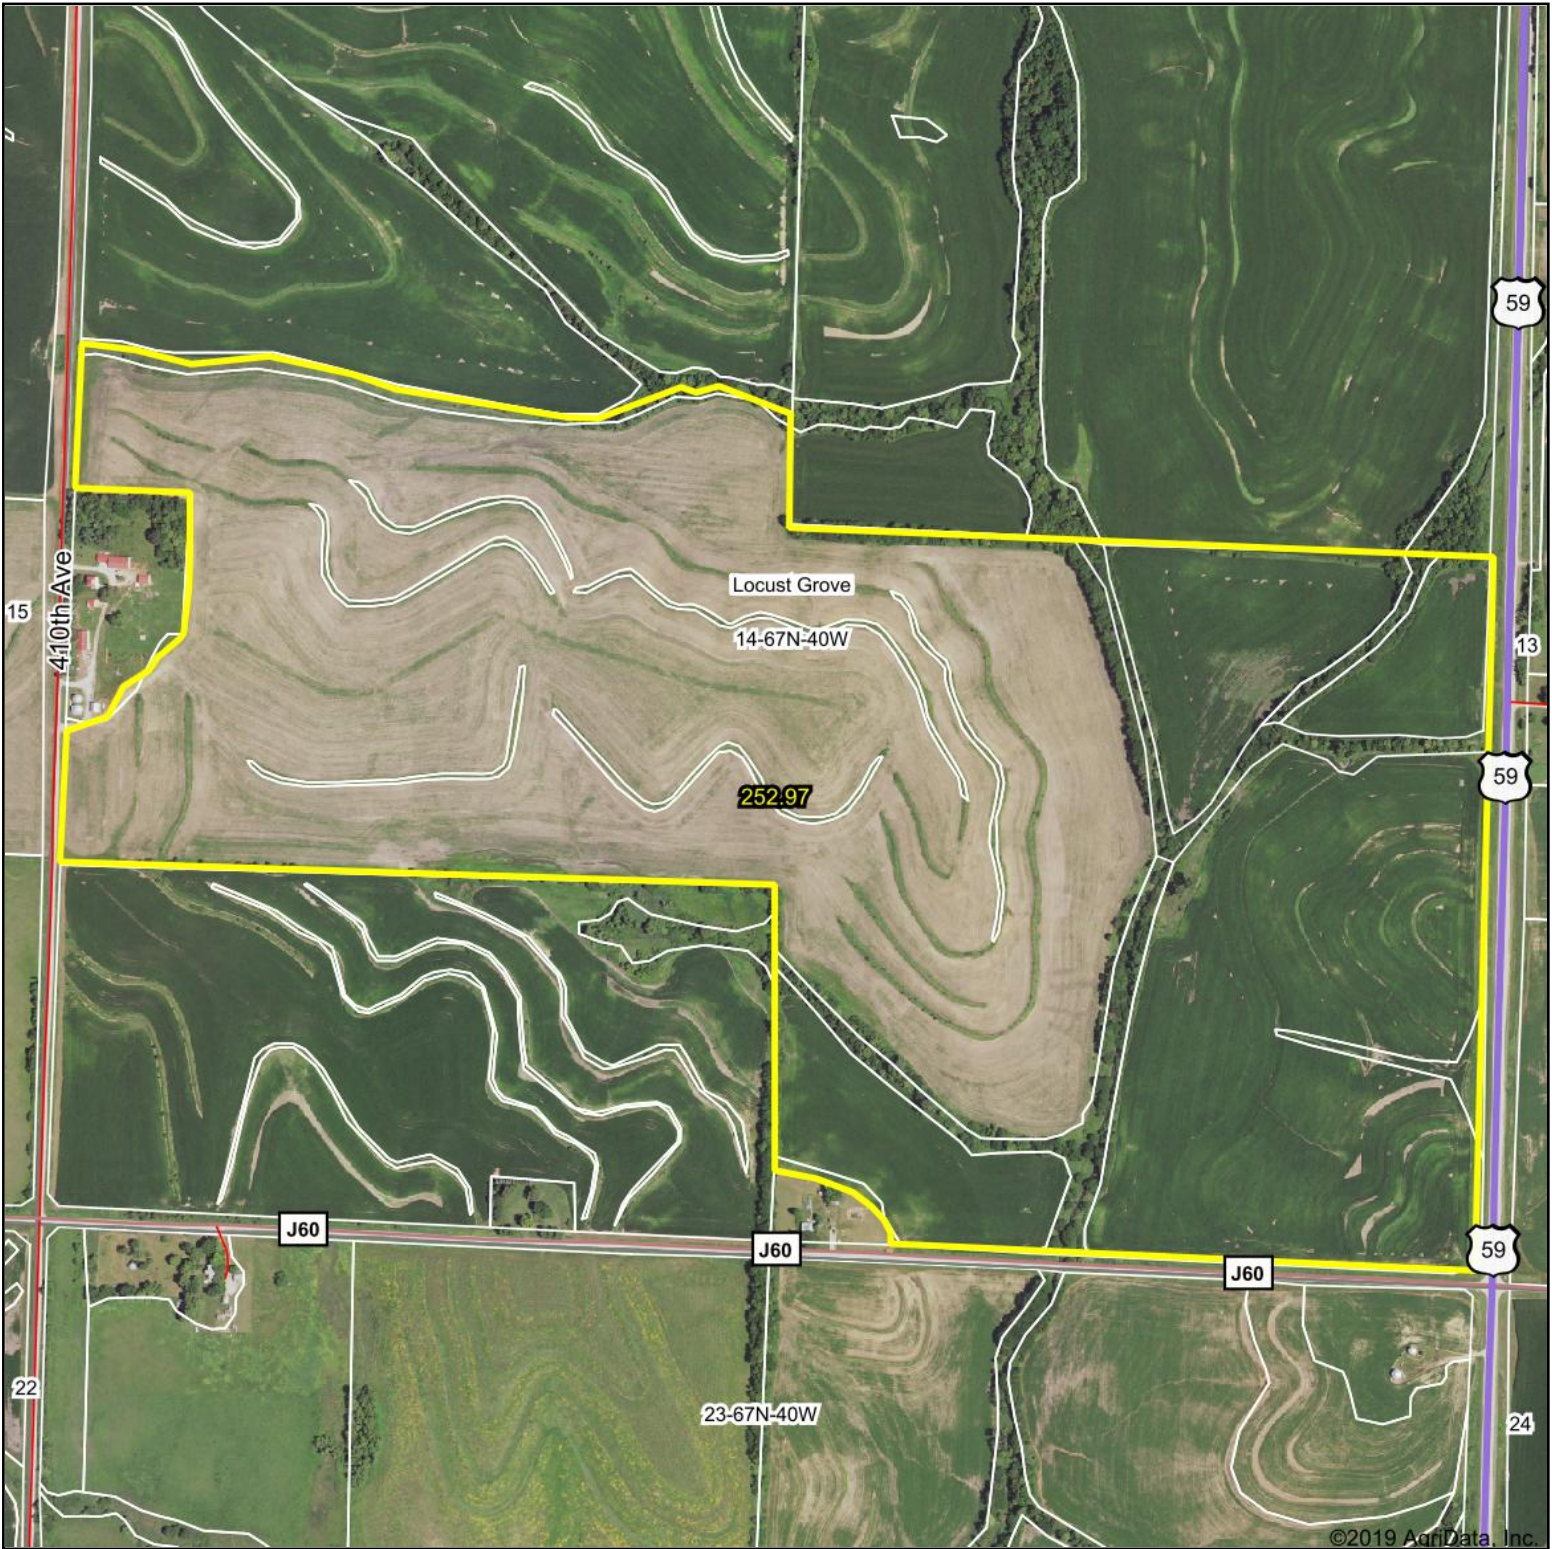

Aerial Map

Map Center: 40° 37' 1.45, -95° 24' 9.18

14-67N-40W
Fremont County
Iowa

1/15/2020