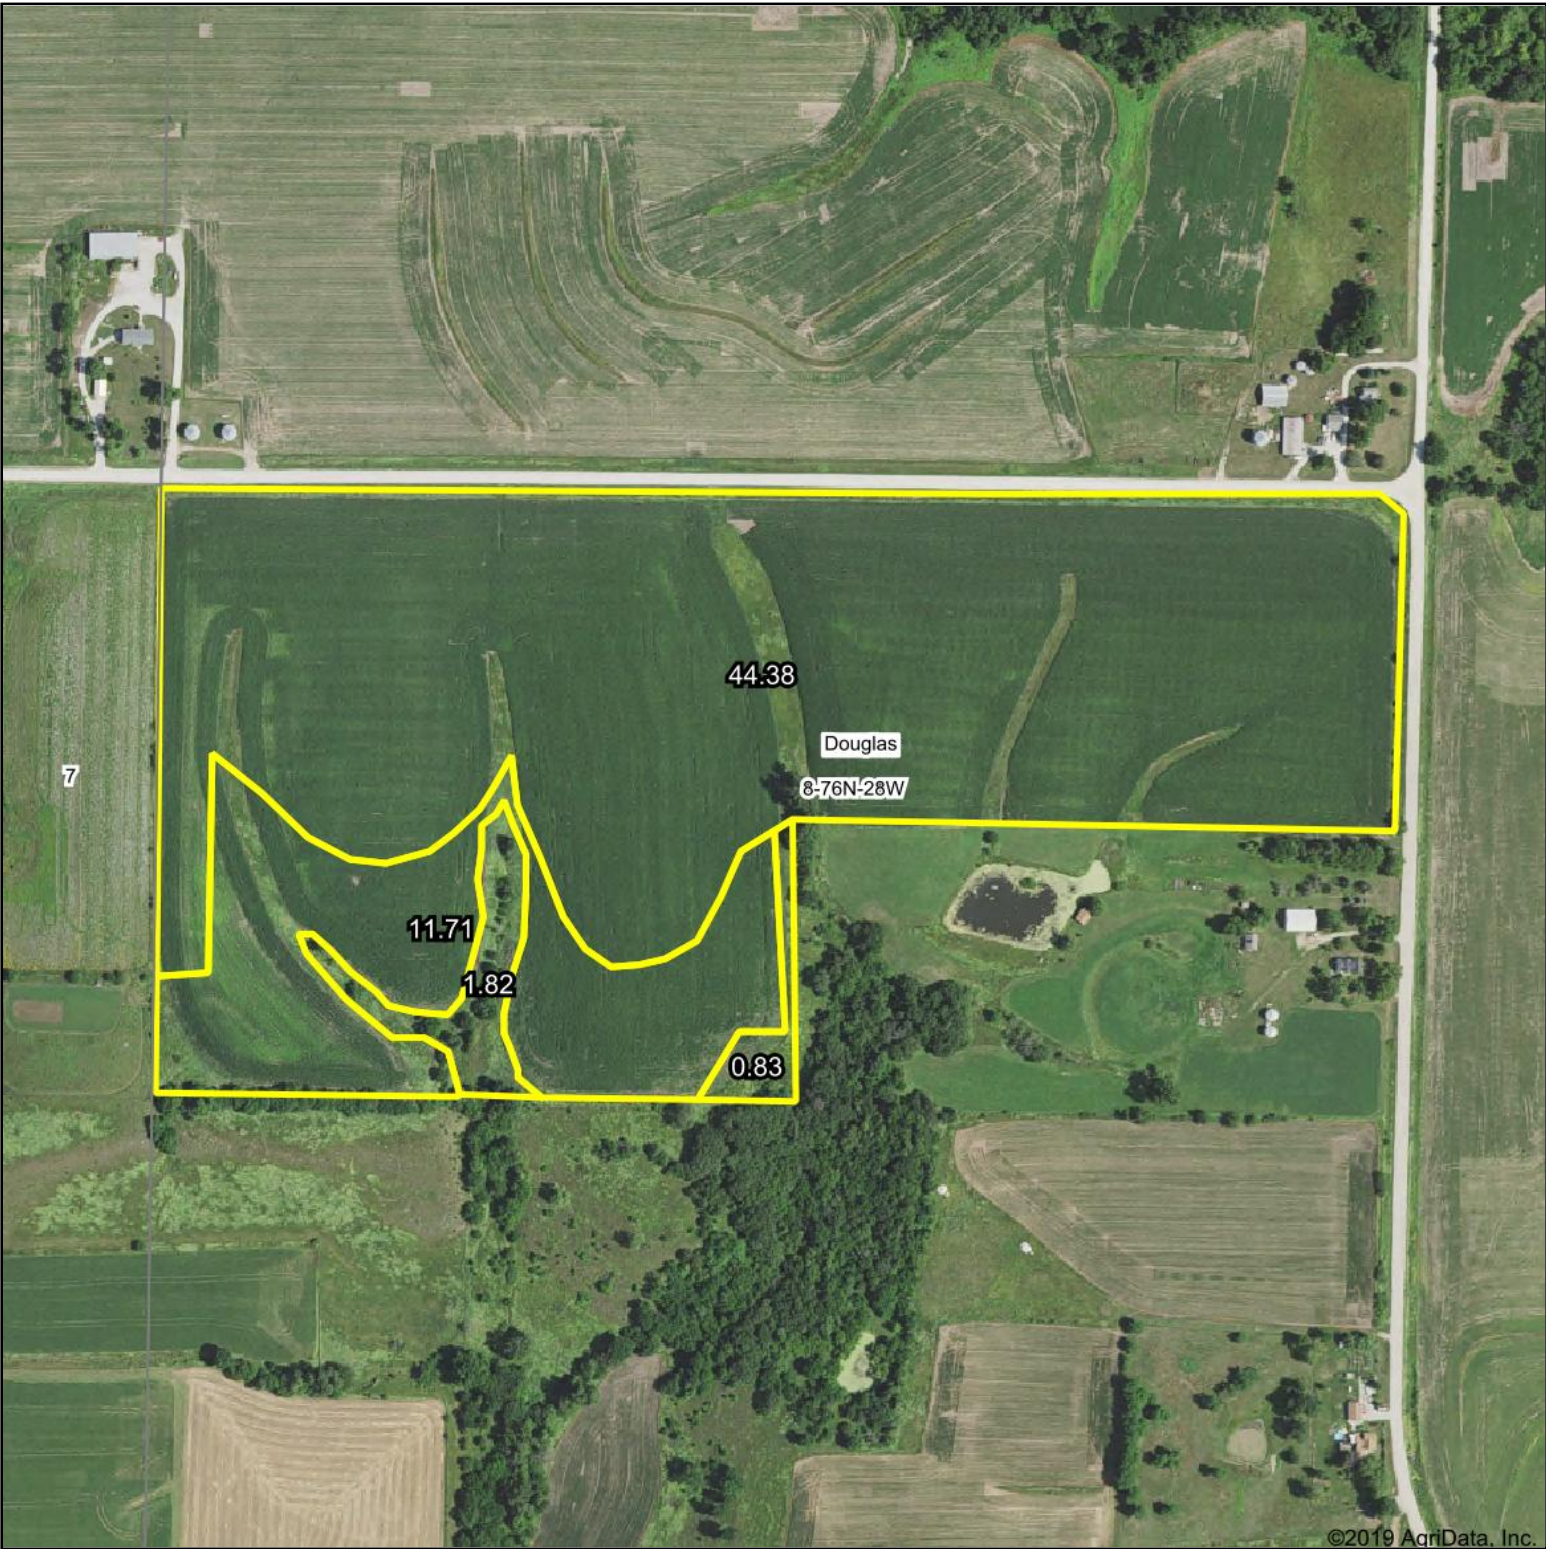

Aerial Map

©2019 AgriData, Inc.

Map Center: 41° 23' 49.83, -94° 6' 16.97

8-76N-28W
Madison County
Iowa

© AgriData, Inc. 2019 www.AgriDataInc.com

12/30/2019