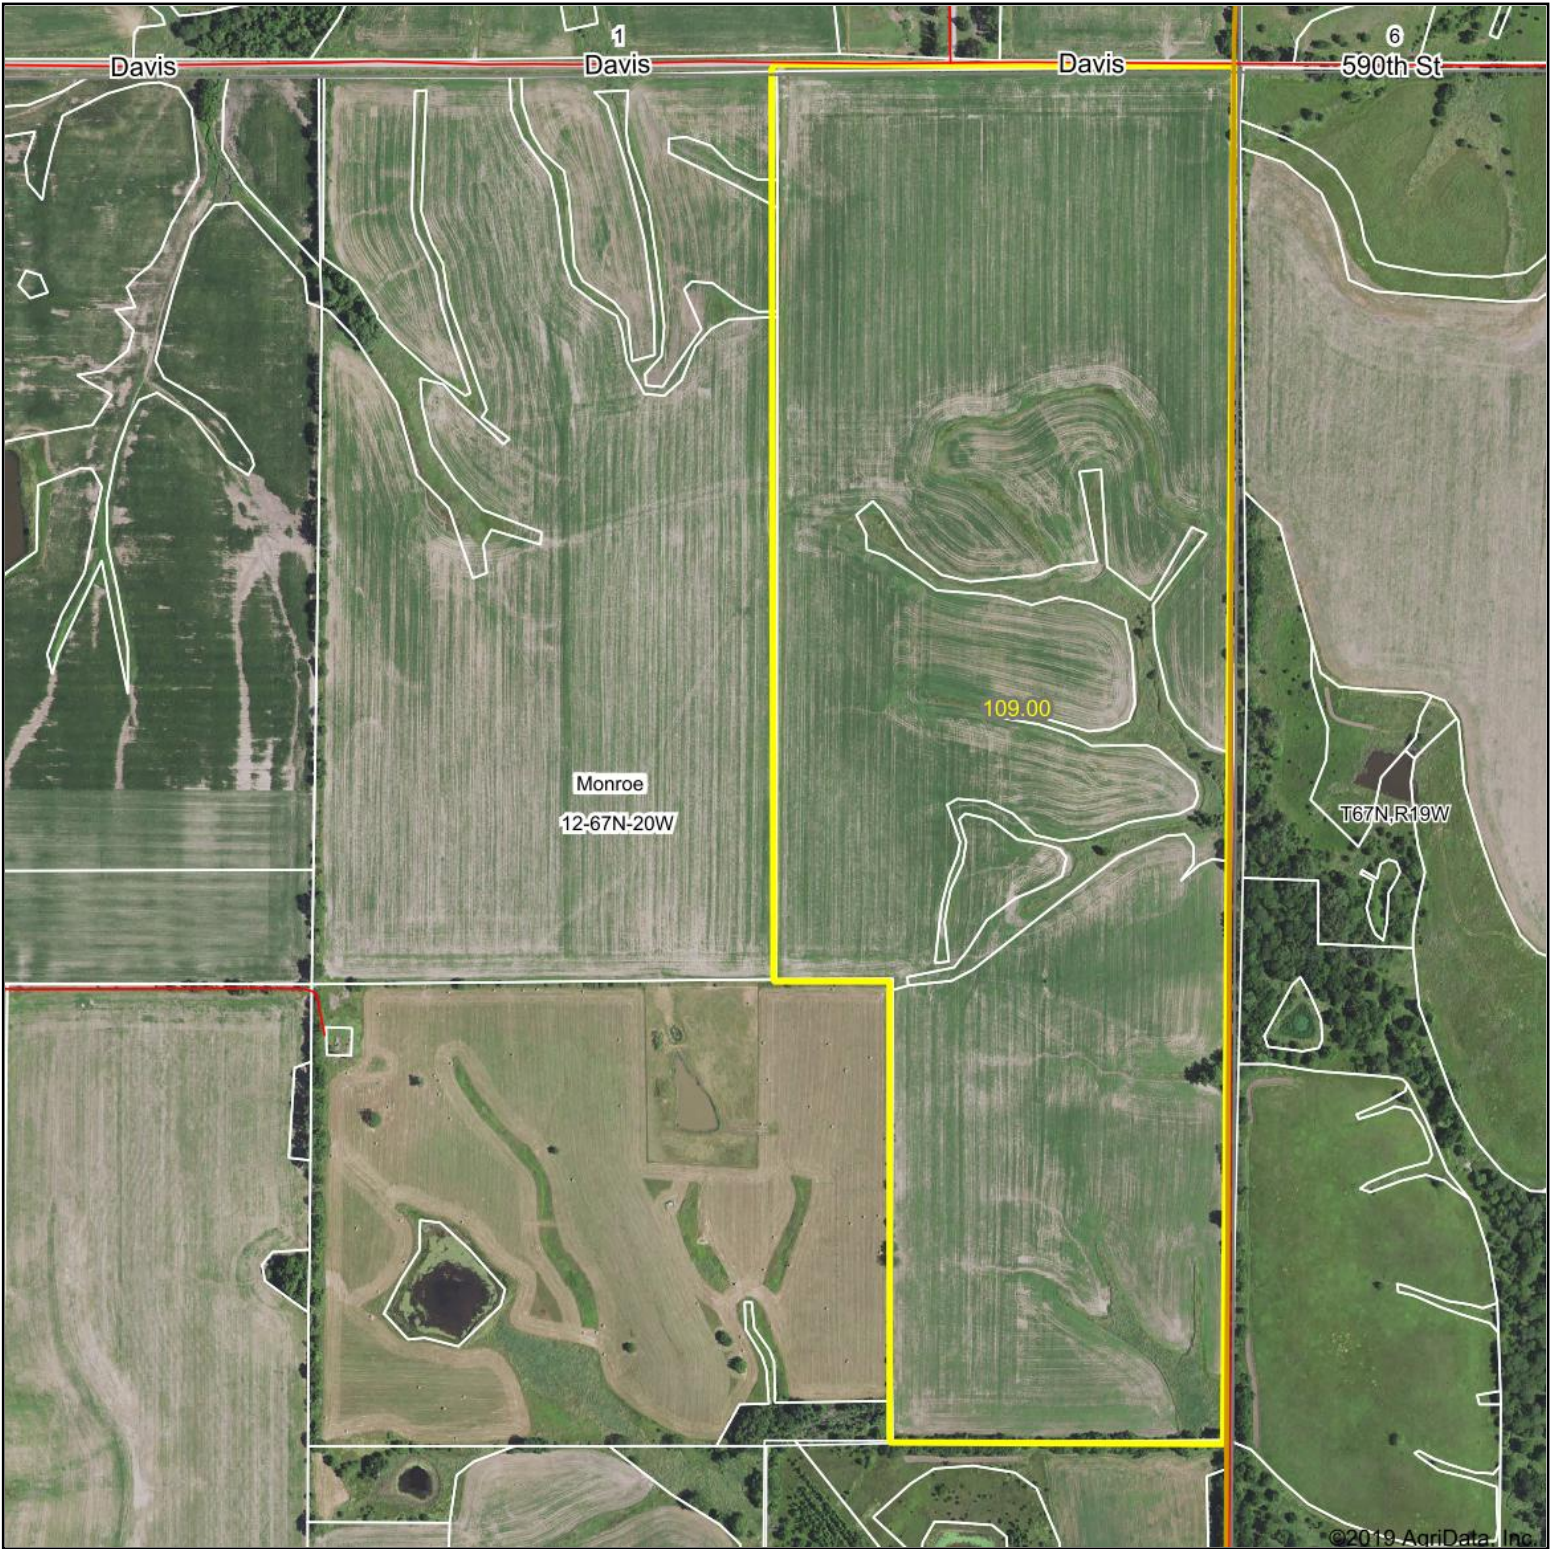

Tract 2 FSA Aerial Map

Map Center: 40° 37' 3.92, -93° 6' 7.49

12-67N-20W
Wayne County
Iowa

1/5/2020

© AgriData, Inc. 2019 www.AgriDataInc.com

Field borders provided by Farm Service Agency as of 5/21/2008.