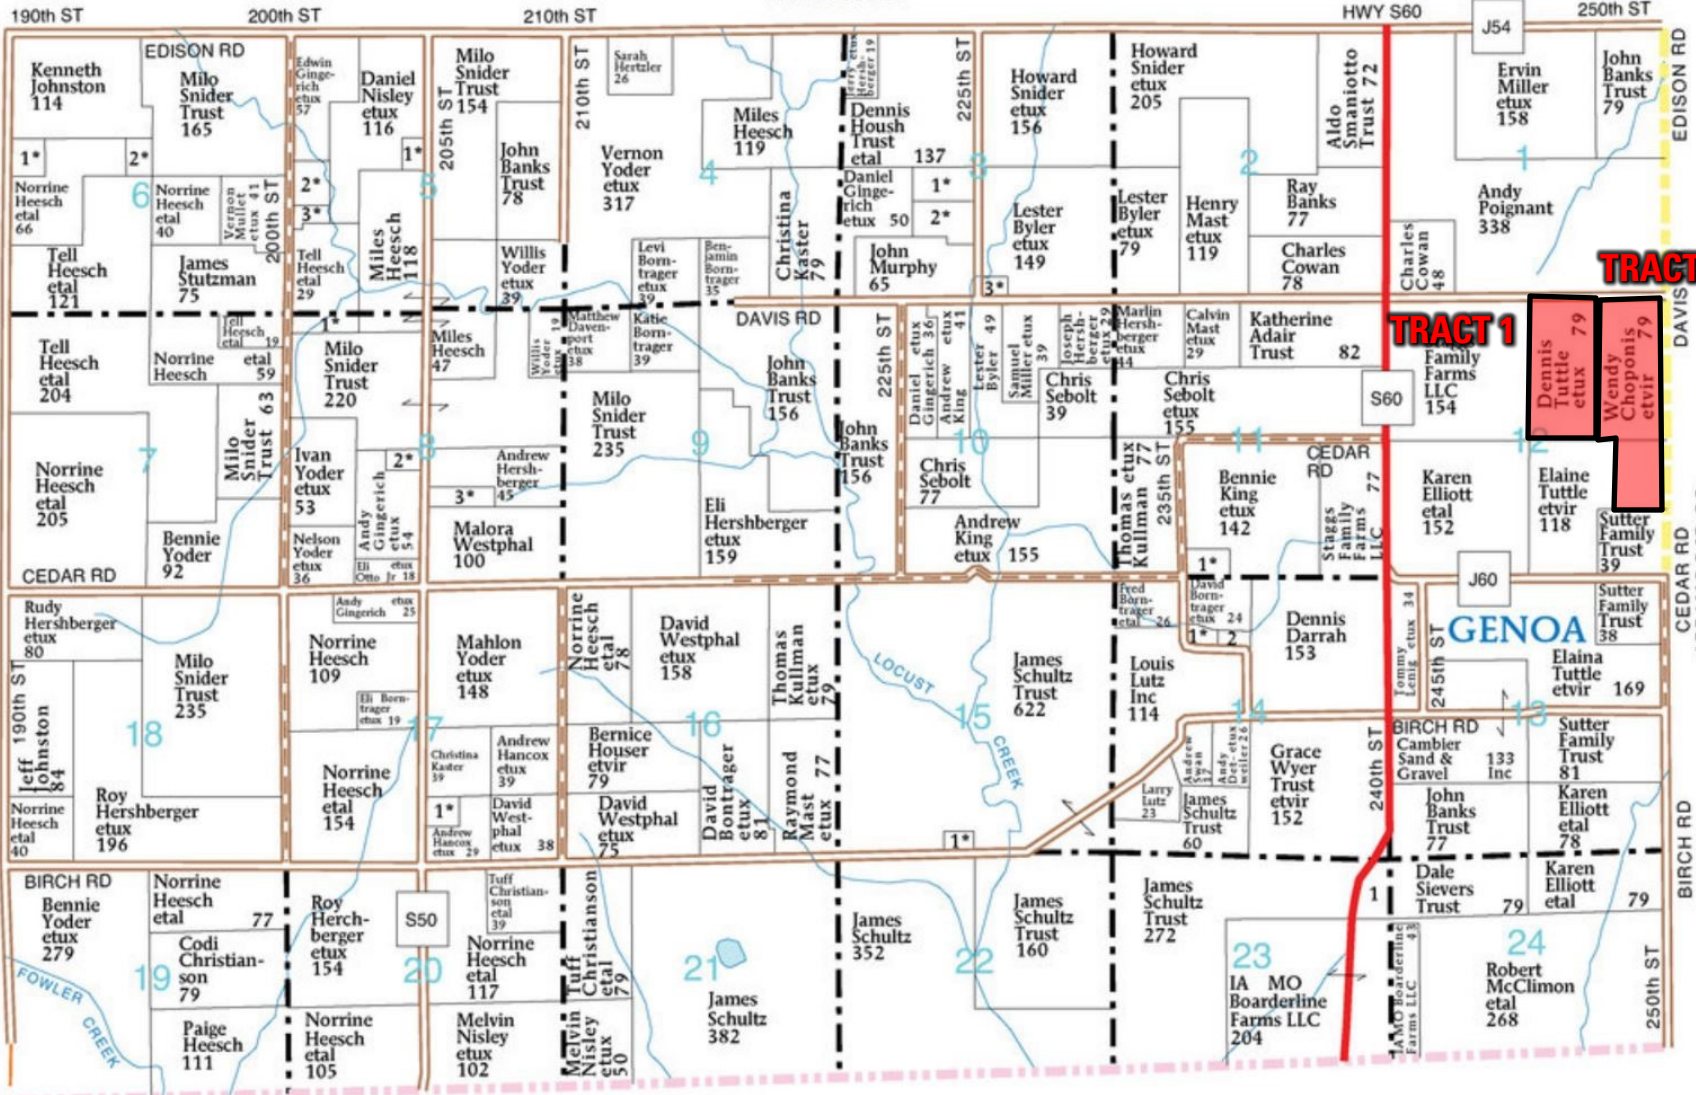

T-67-N

MONROE PLAT

(Landowners)

R-20-W

WALNUT TWP.

HOWARD TWP.

PUTNAM CO., MO

TRACT 2

TRACT 1

GENOA