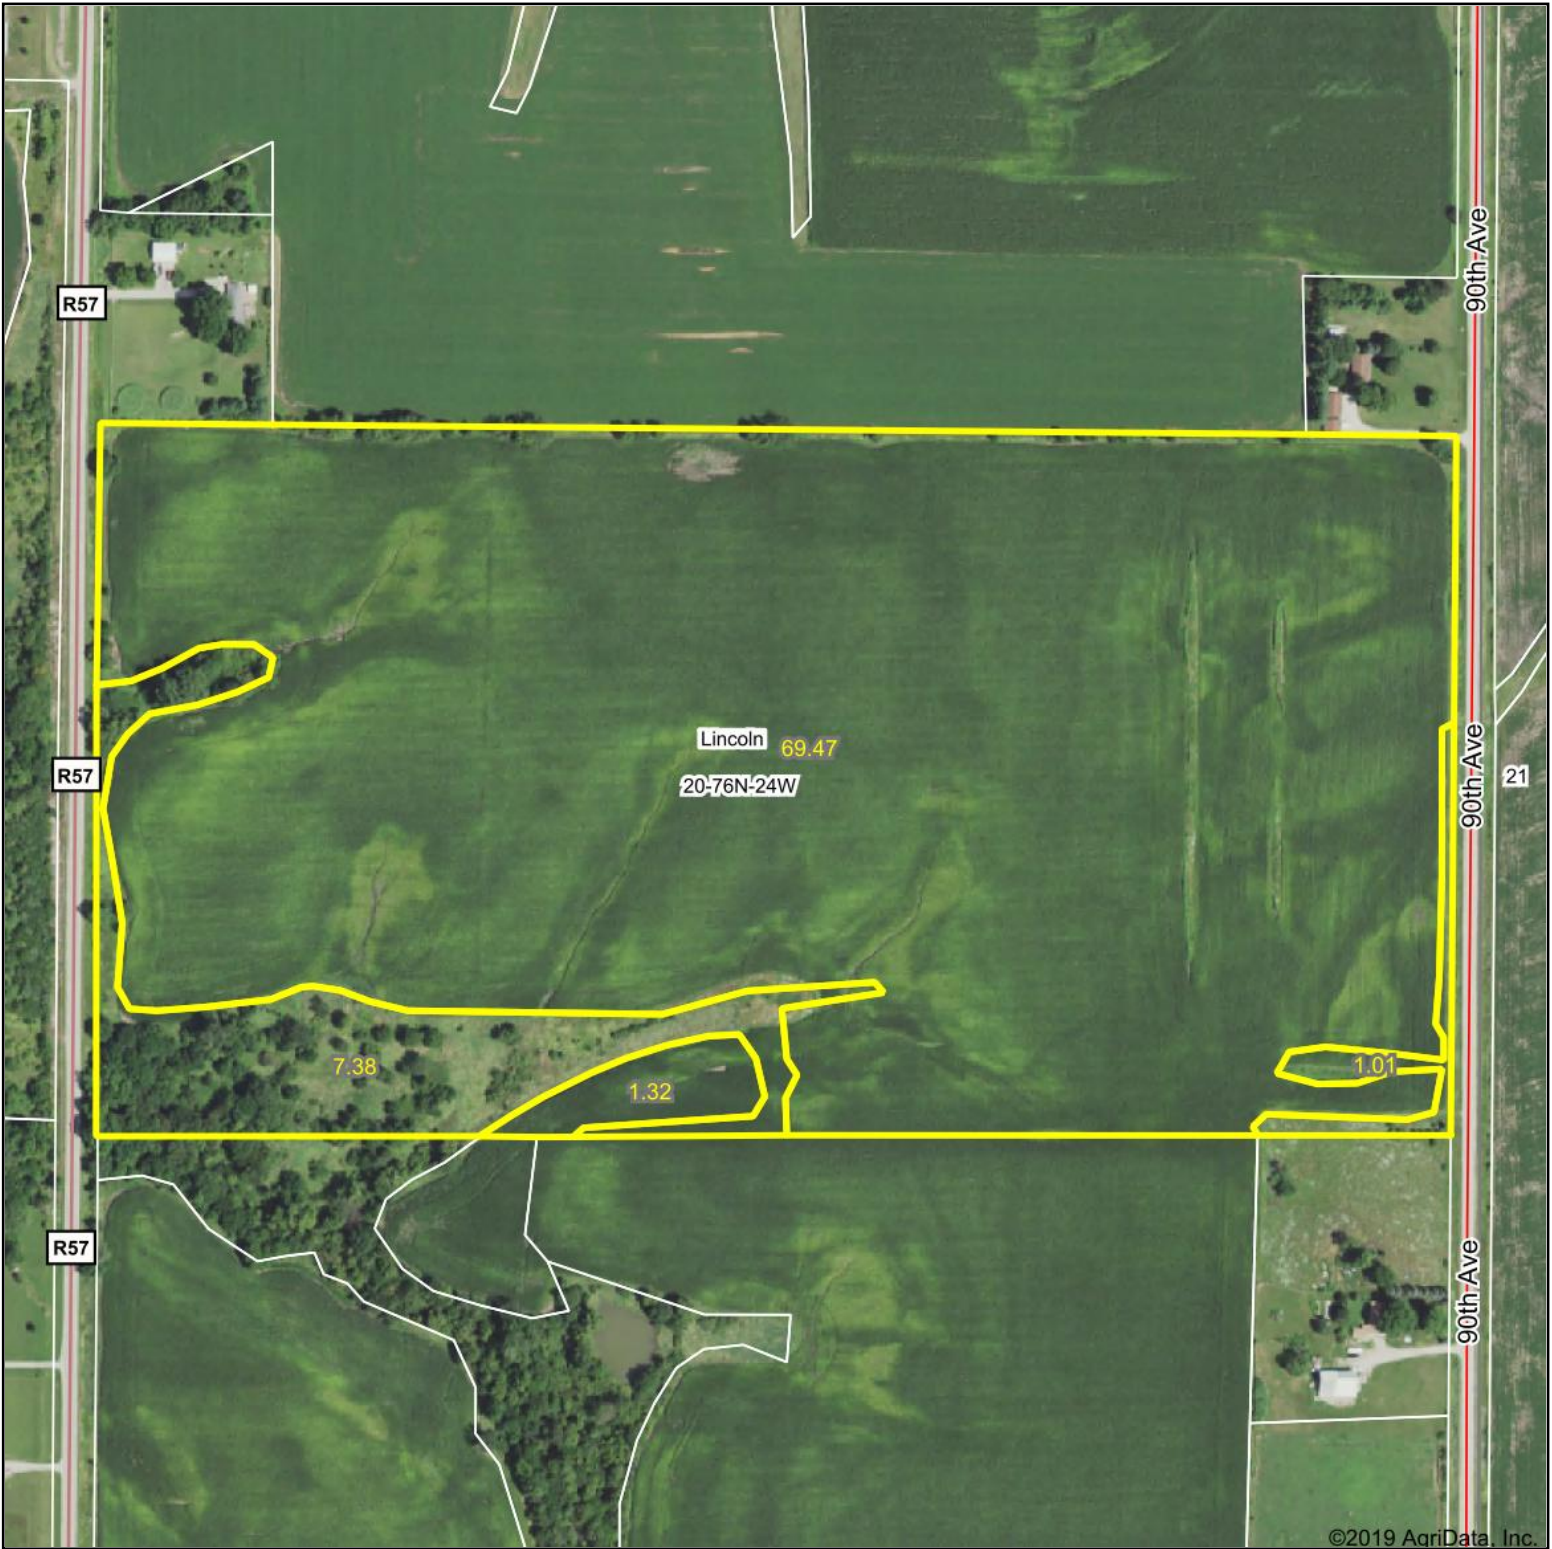

FSA Map

©2019 AgriData, Inc.

Map Center: 41° 22.315', -93° 38.4204'

20-76N-24W
Warren County
Iowa

6/9/2020

© AgriData, Inc. 2019 www.AgriDataInc.com

Field borders provided by Farm Service Agency as of 5/21/2008.