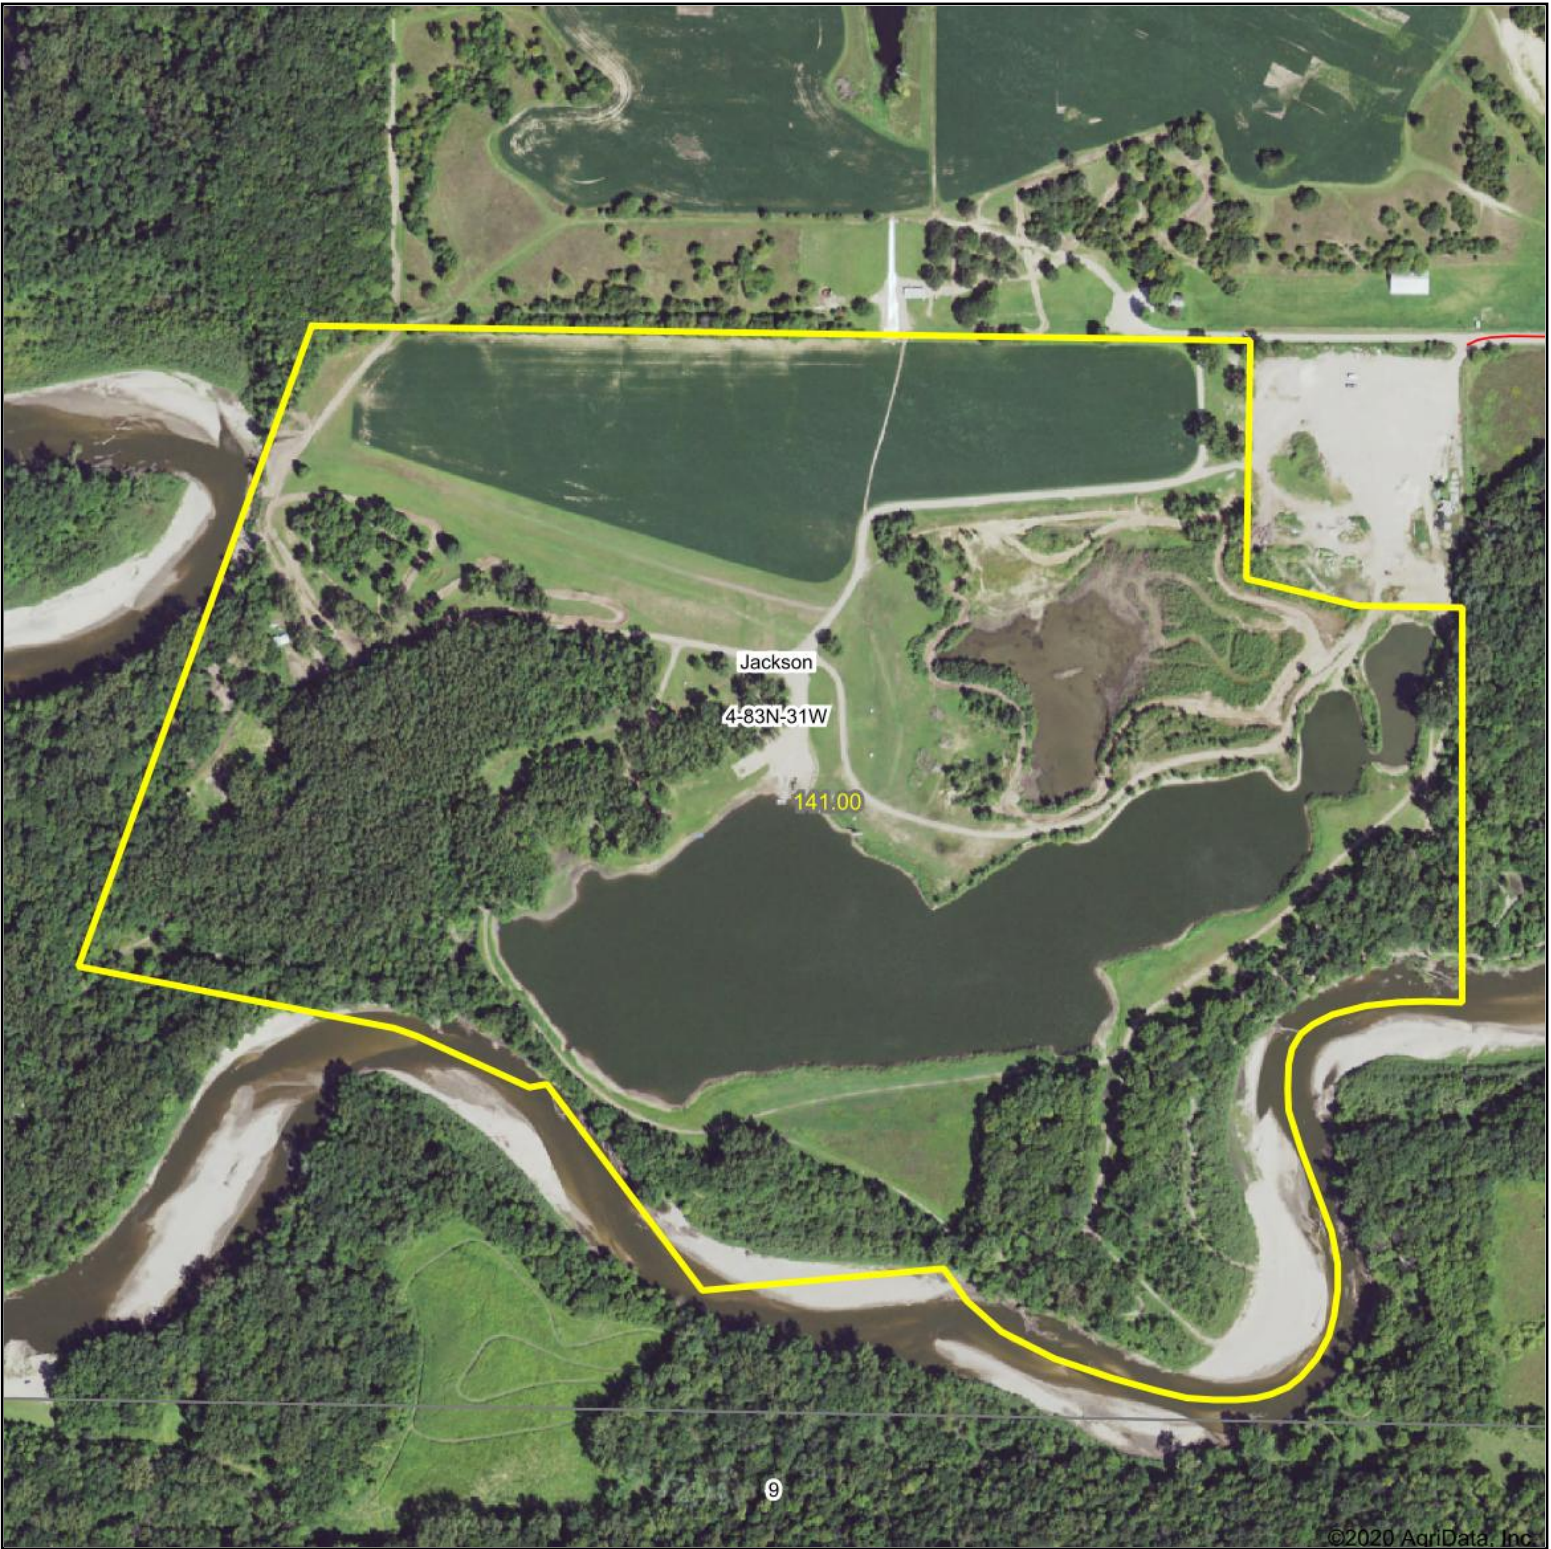

Aerial Map

©2020 AgriData, Inc.

Map Center: 42° 1' 36.67, -94° 27' 59.13

4-83N-31W
Greene County
Iowa

7/29/2020

© AgriData, Inc. 2020