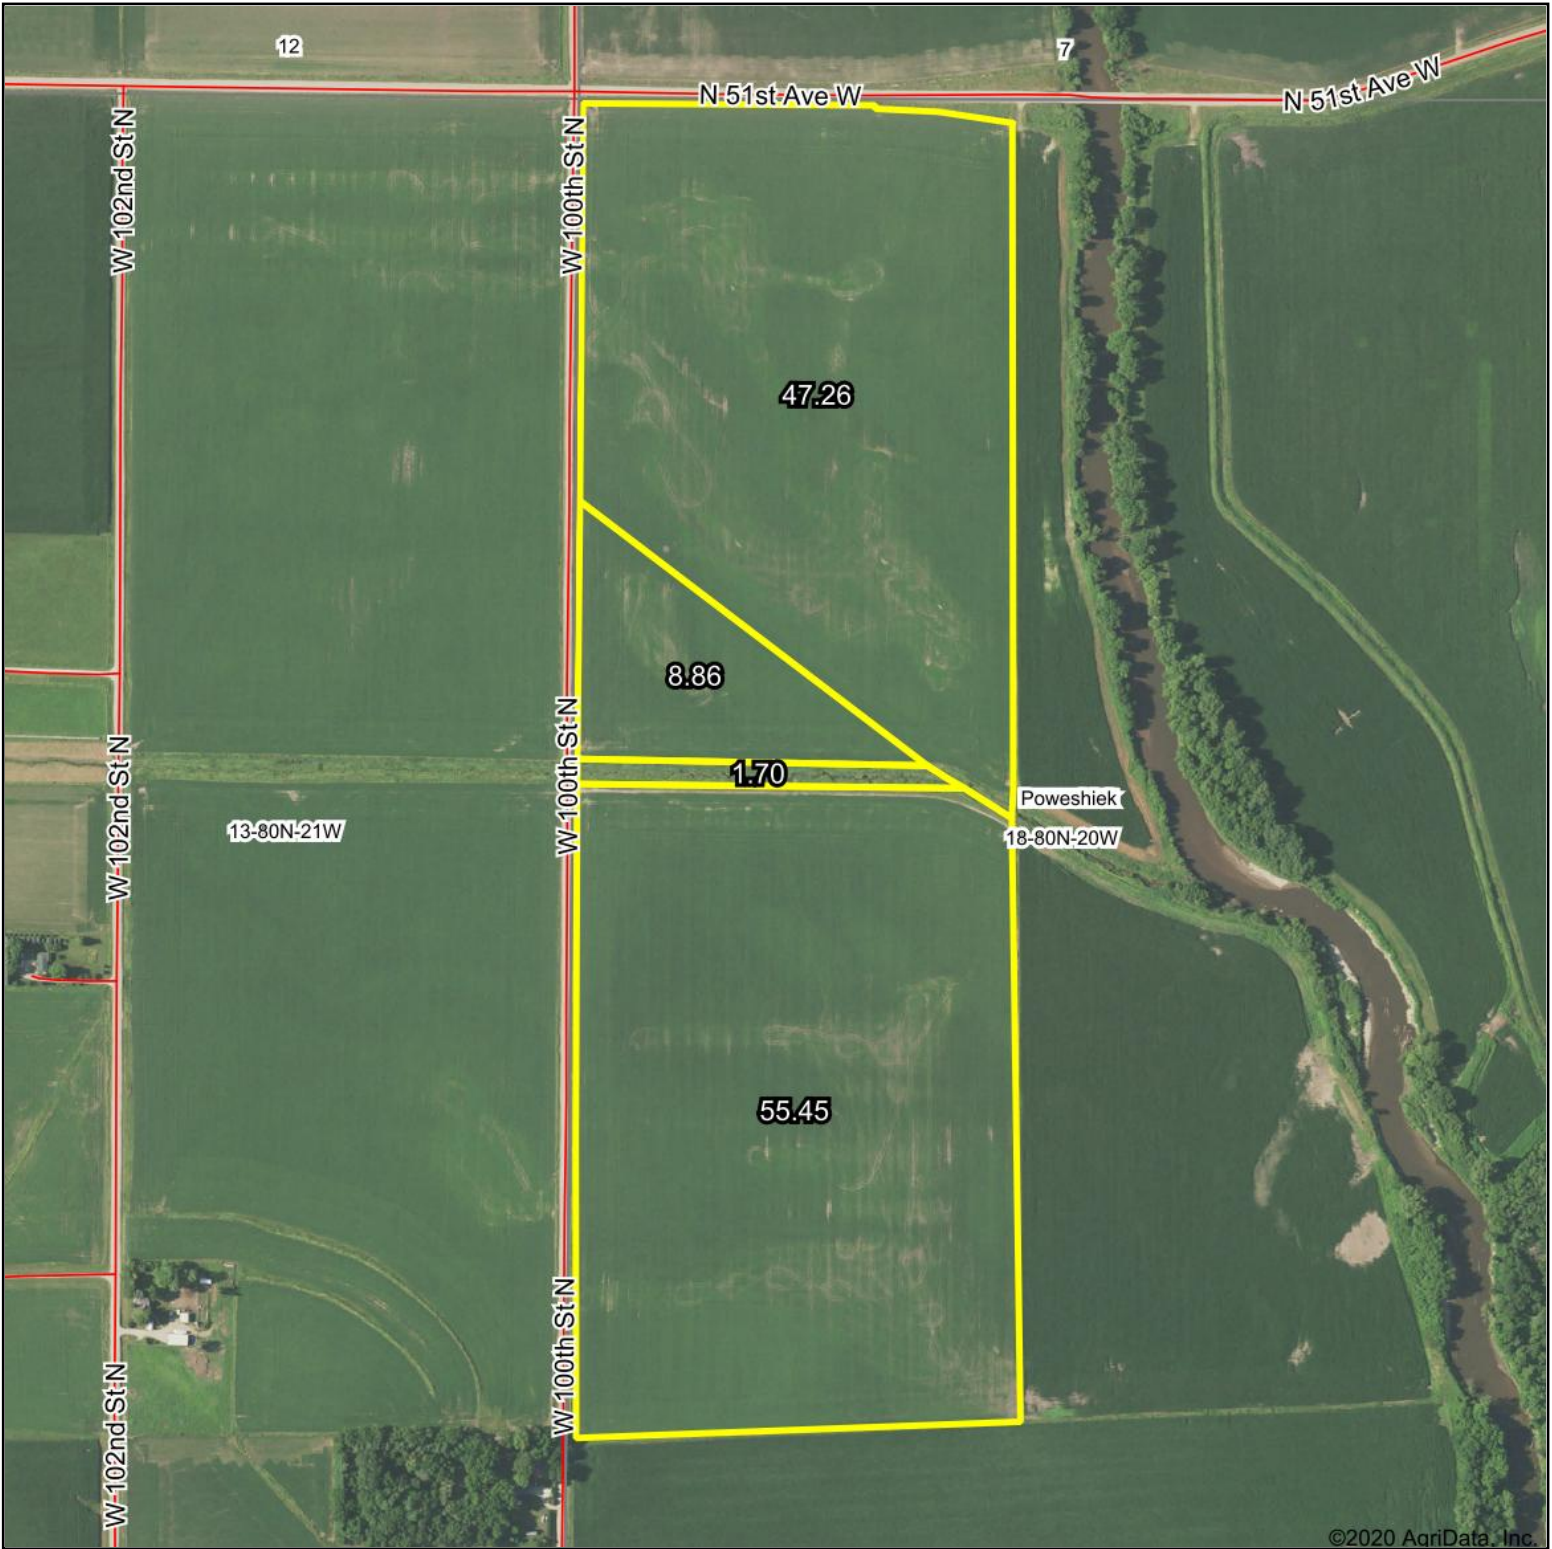

Aerial Map

Map Center: 41° 44' 26.84, -93° 13' 47.03

18-80N-20W
Jasper County
Iowa

8/6/2020