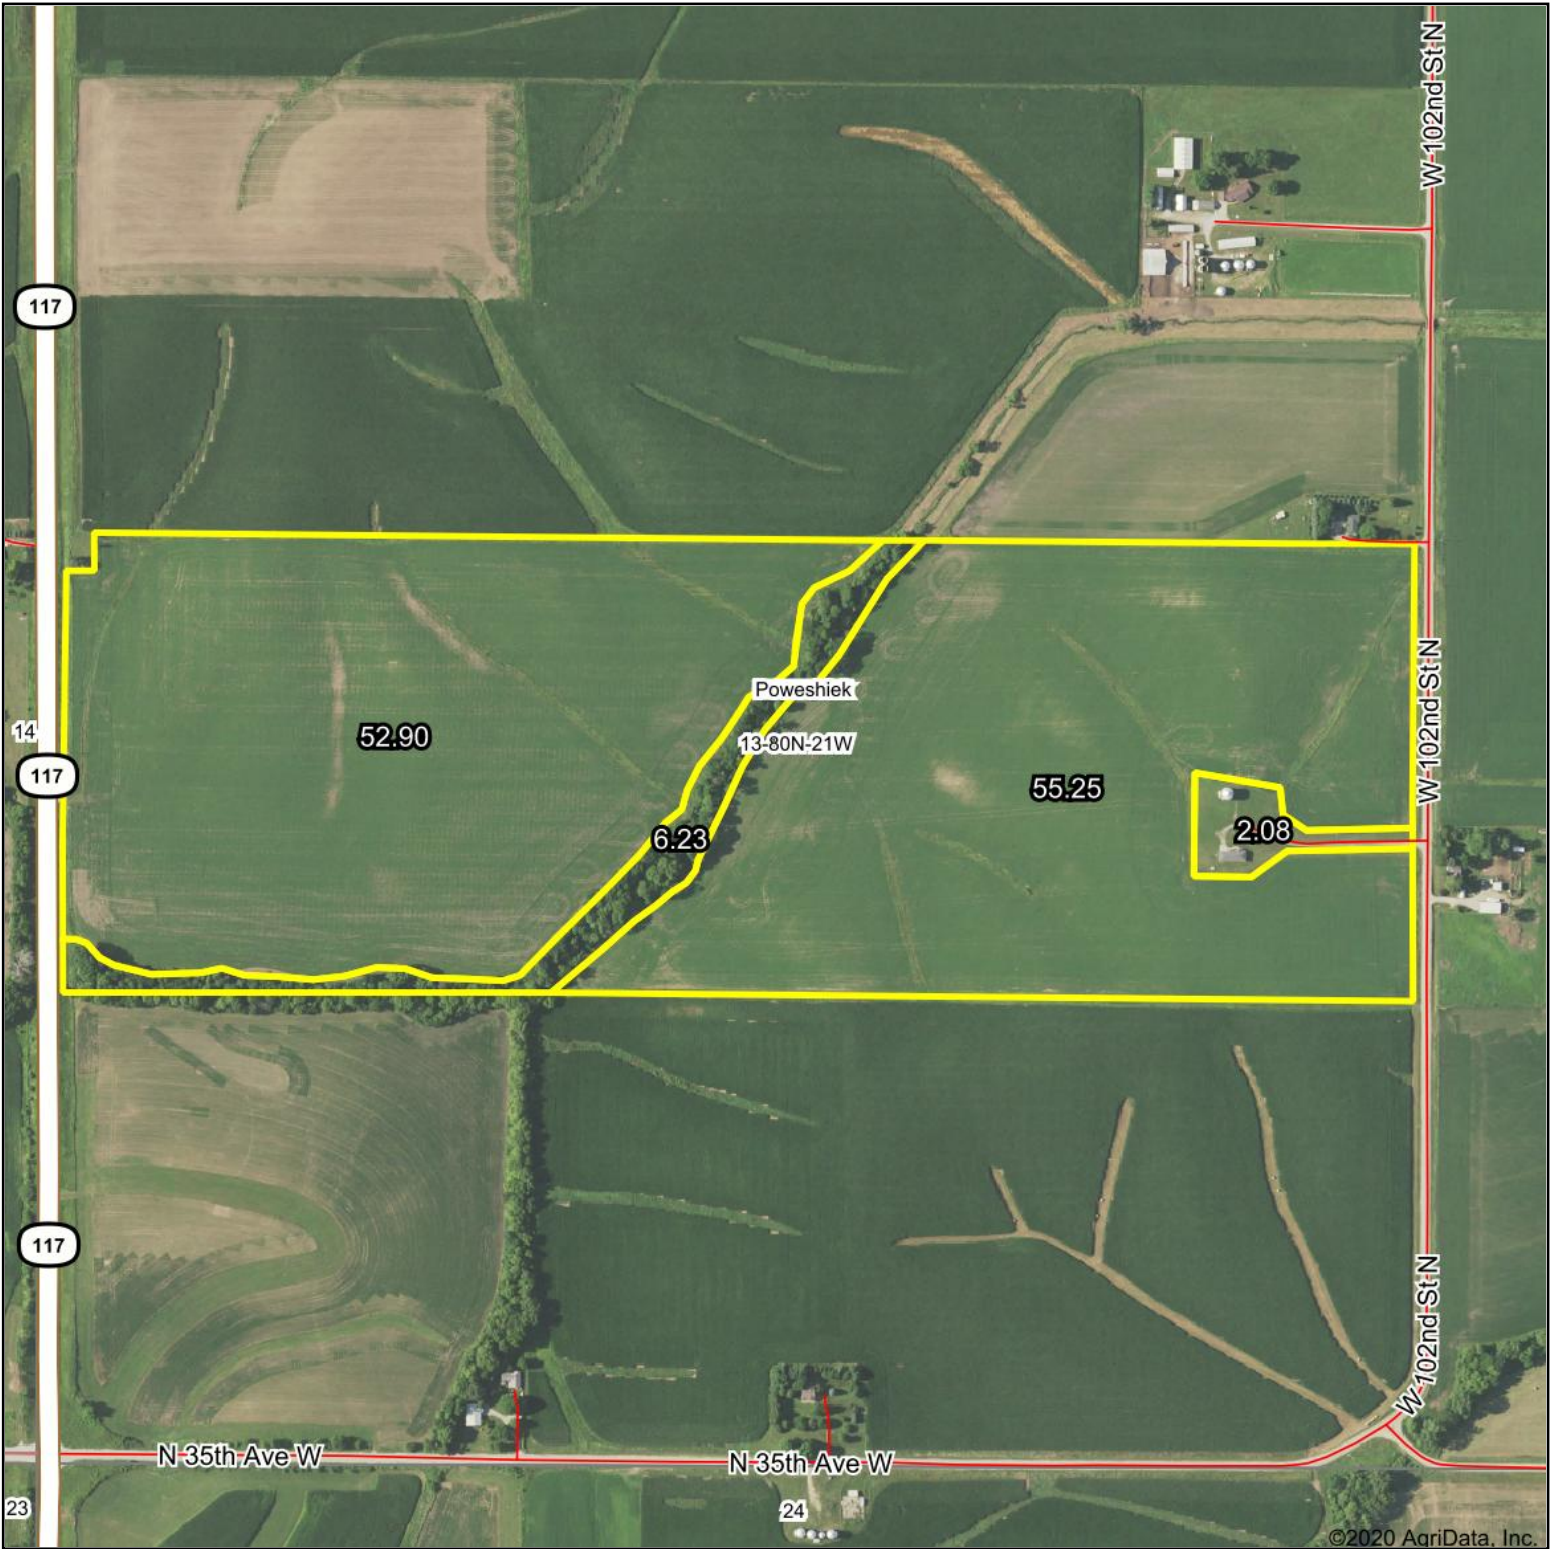

# Aerial Map

Map Center: 41° 44' 14.17, -93° 14' 37.18

**13-80N-21W**  
**Jasper County**  
**Iowa**

9/15/2020

© AgriData, Inc. 2020