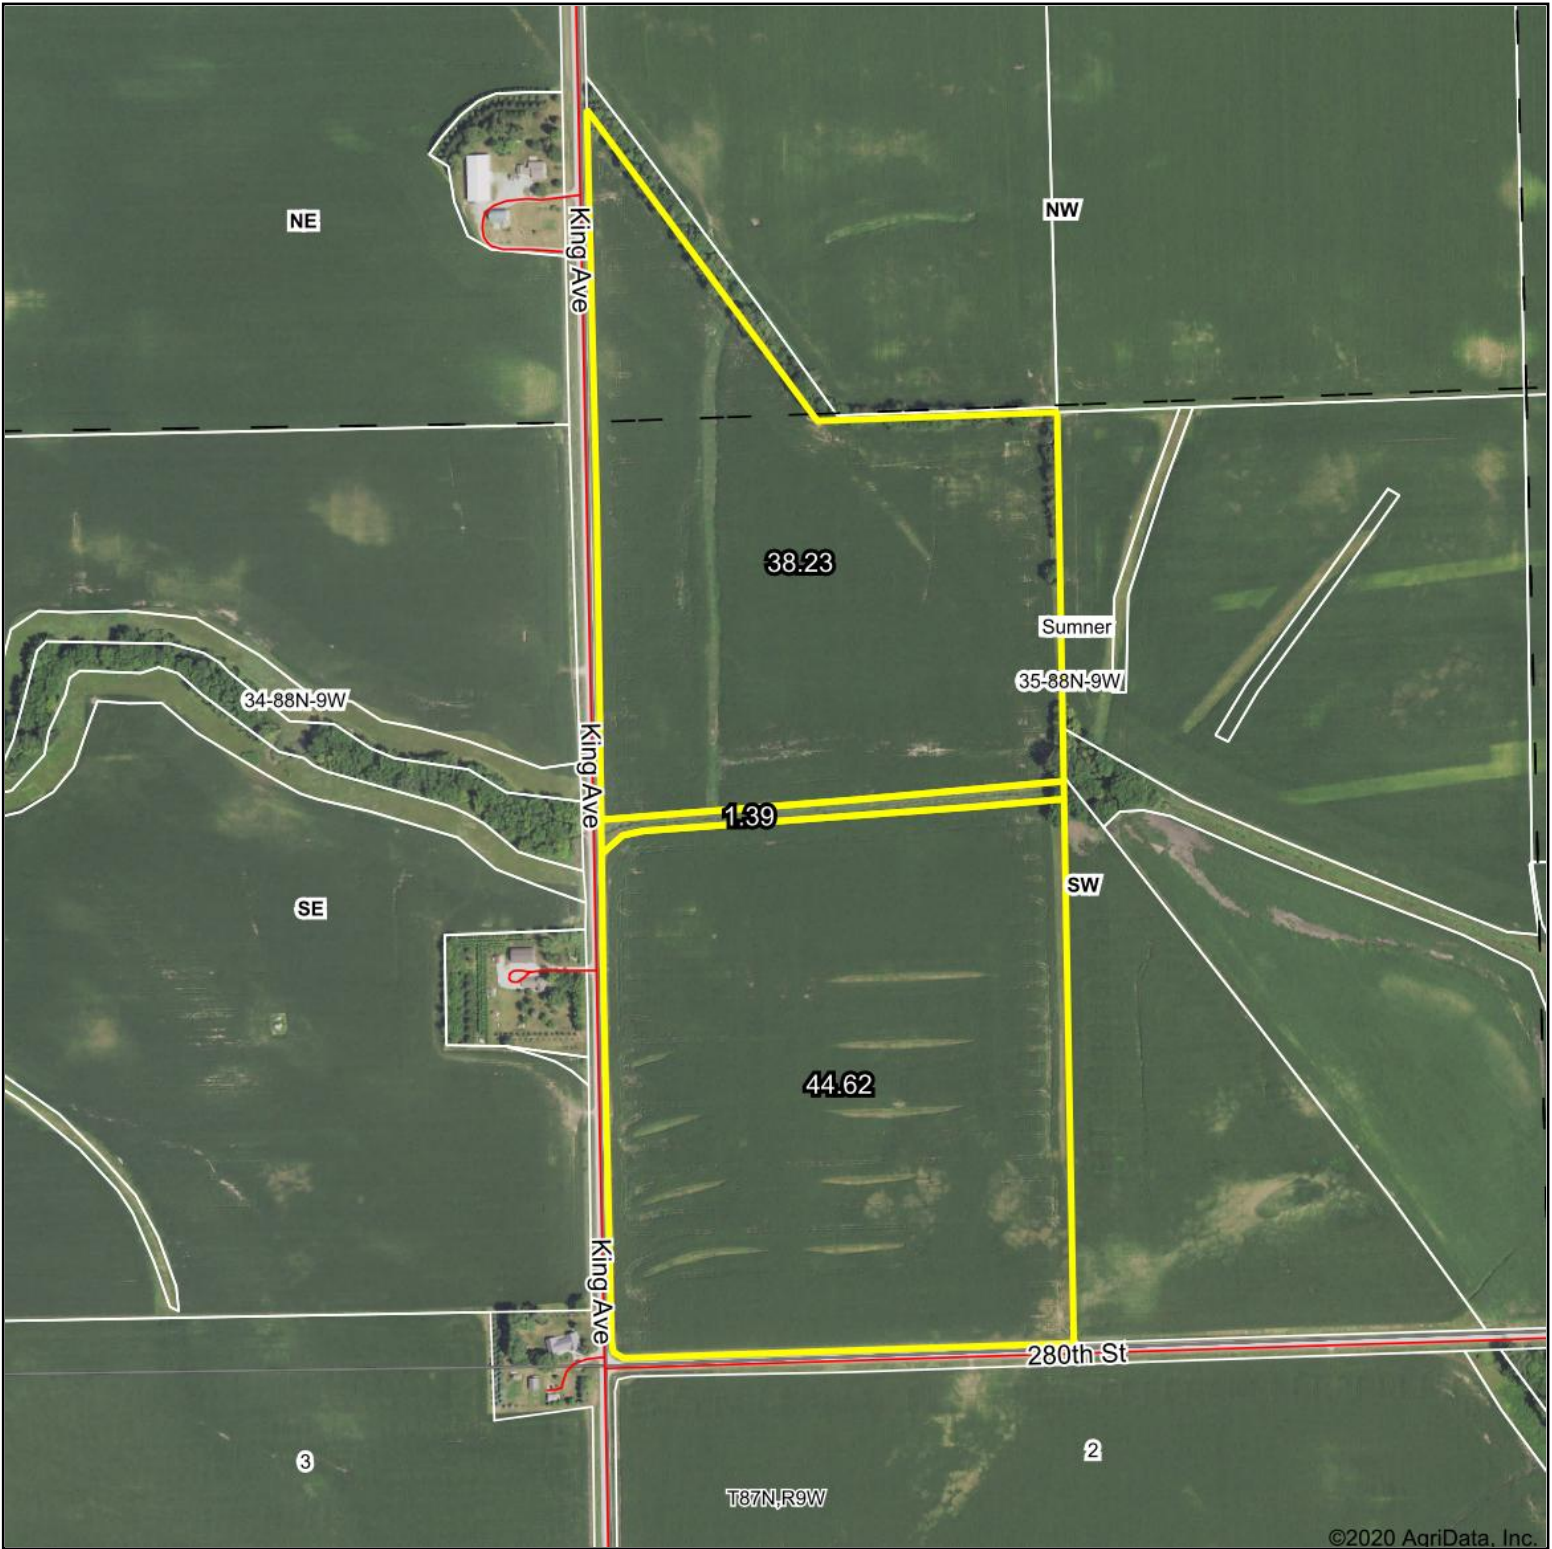

FSA Aerial Map

Map Center: 42° 23' 24.61, -91° 52' 5.28

35-88N-9W
Buchanan County
Iowa

7/22/2020

Field borders provided by Farm Service Agency as of 5/21/2008.