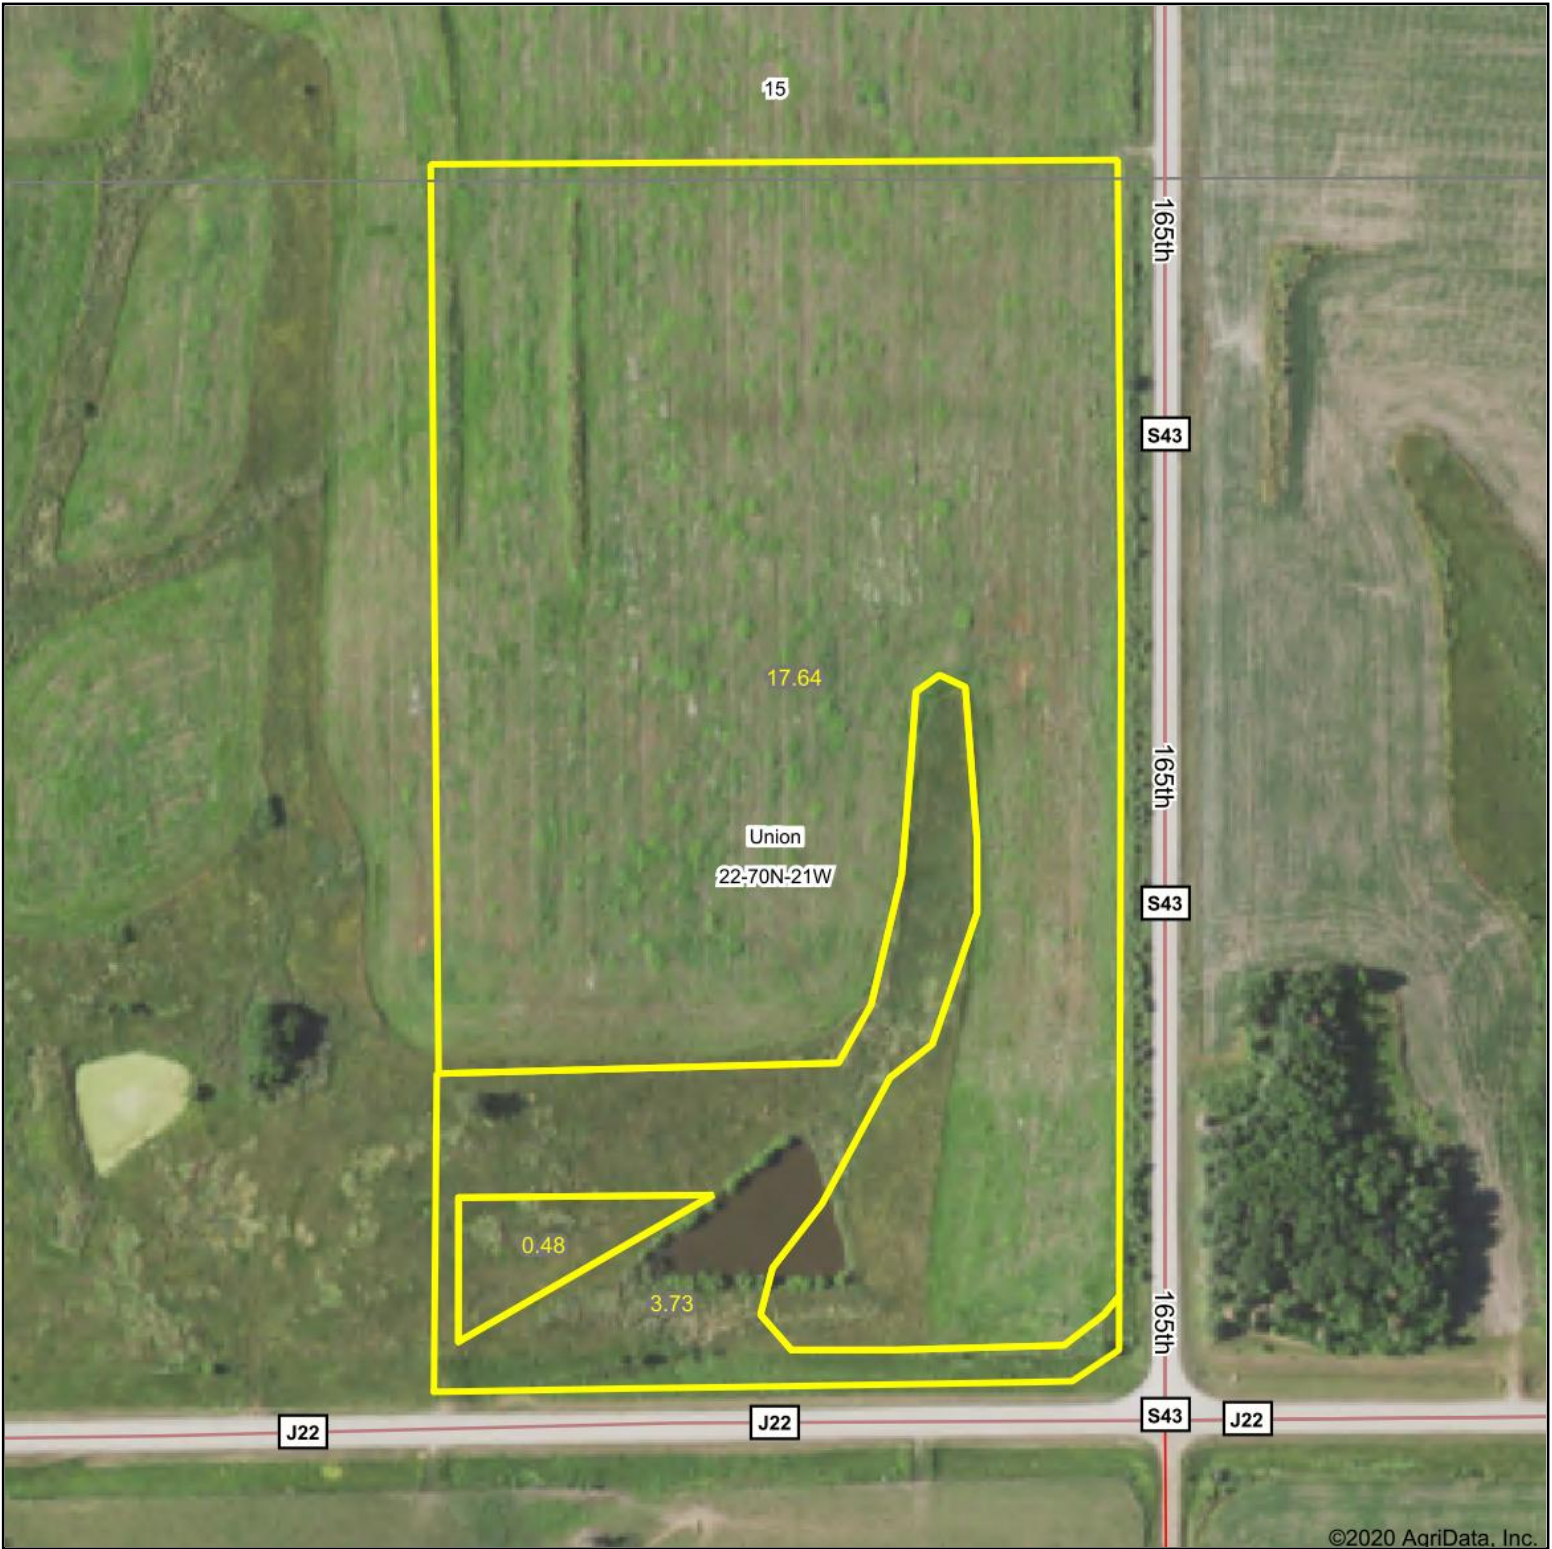

Aerial Map

Map Center: 40° 51' 12.29, -93° 15' 41.43

22-70N-21W
Wayne County
Iowa

8/5/2020

© AgriData, Inc. 2020 www.AgriDataInc.com