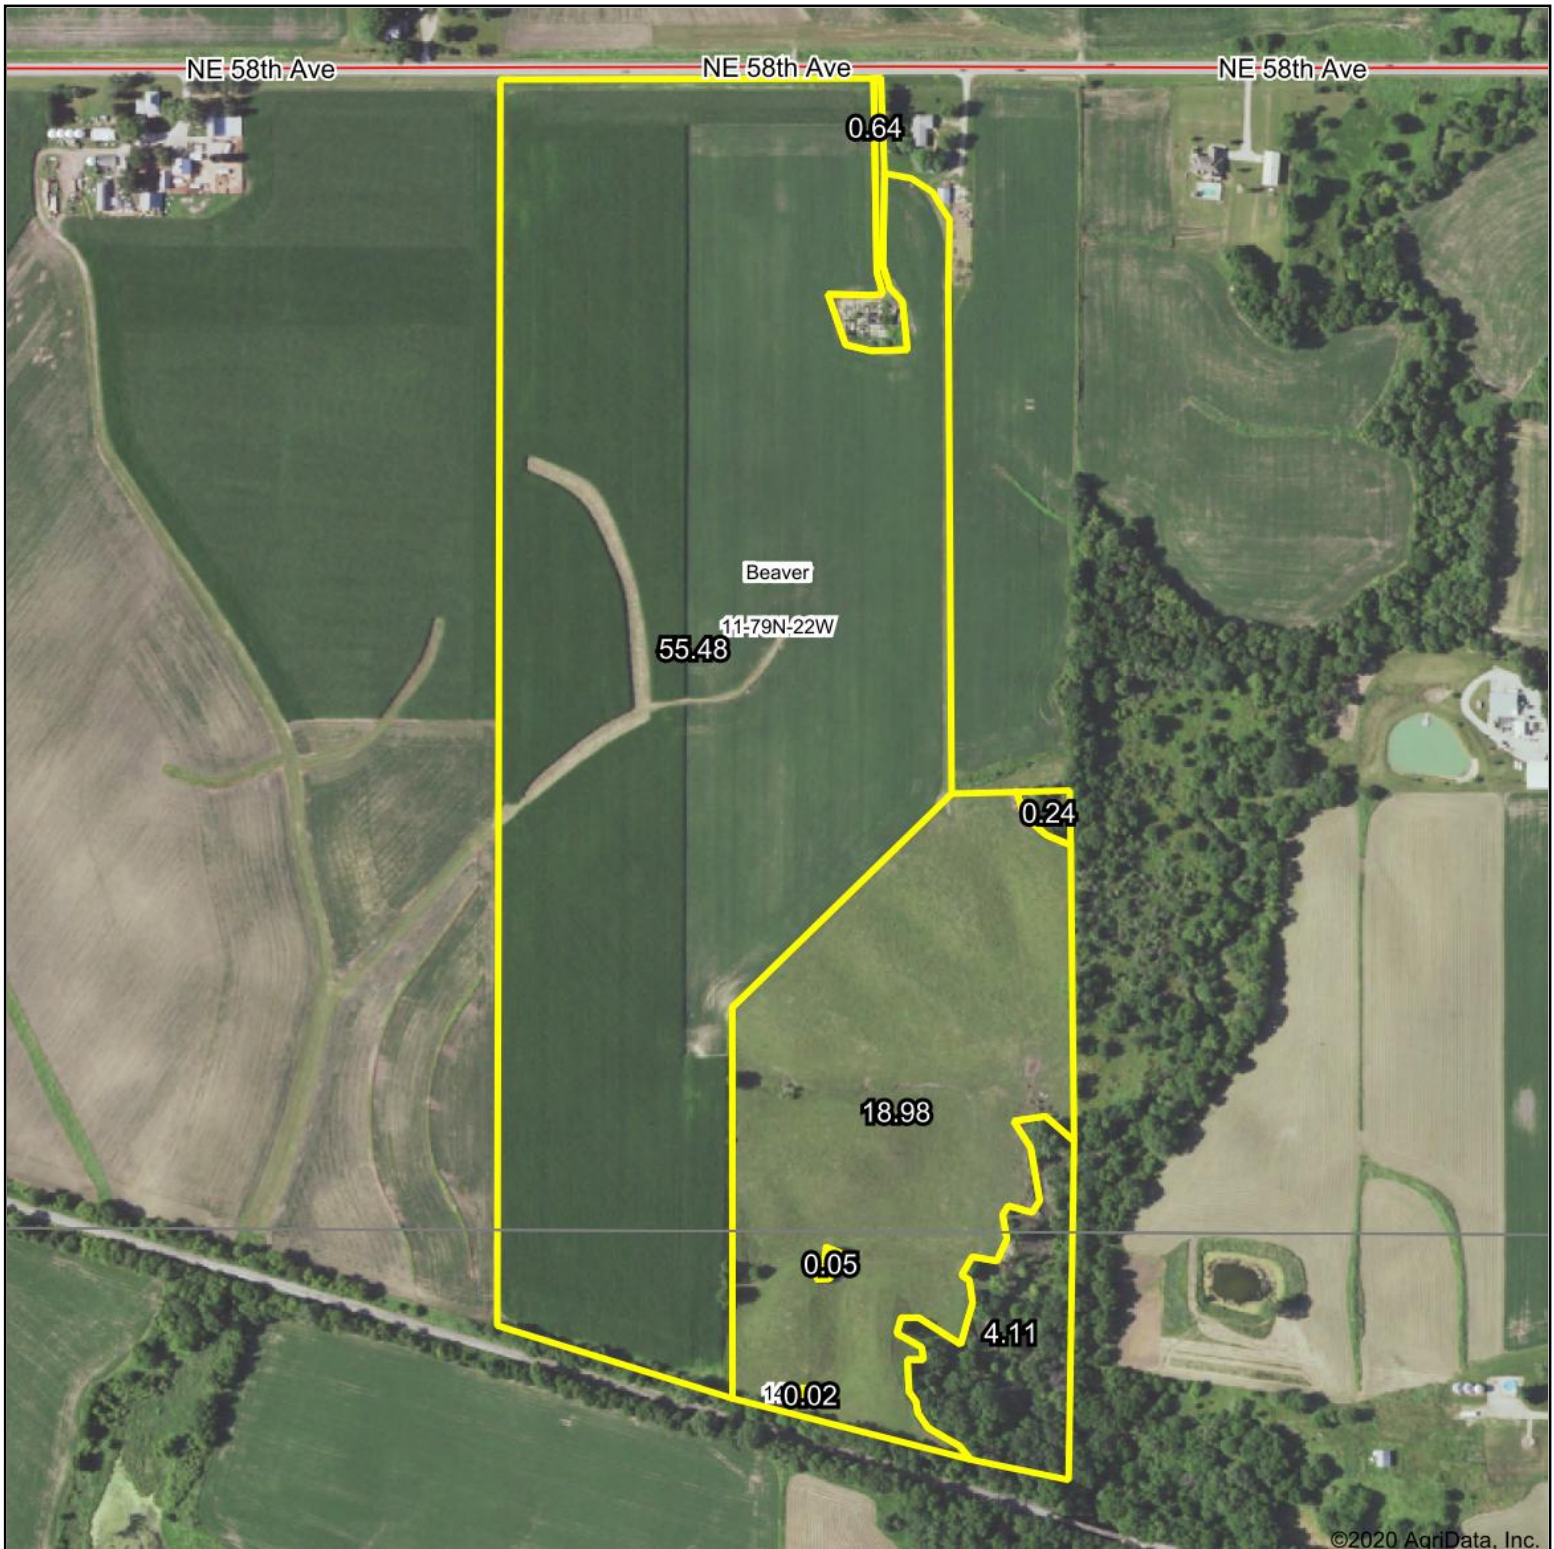

# Aerial Map

Map Center: 41° 39' 41.64, -93° 22' 47.68

**11-79N-22W**  
**Polk County**  
**Iowa**

9/9/2020