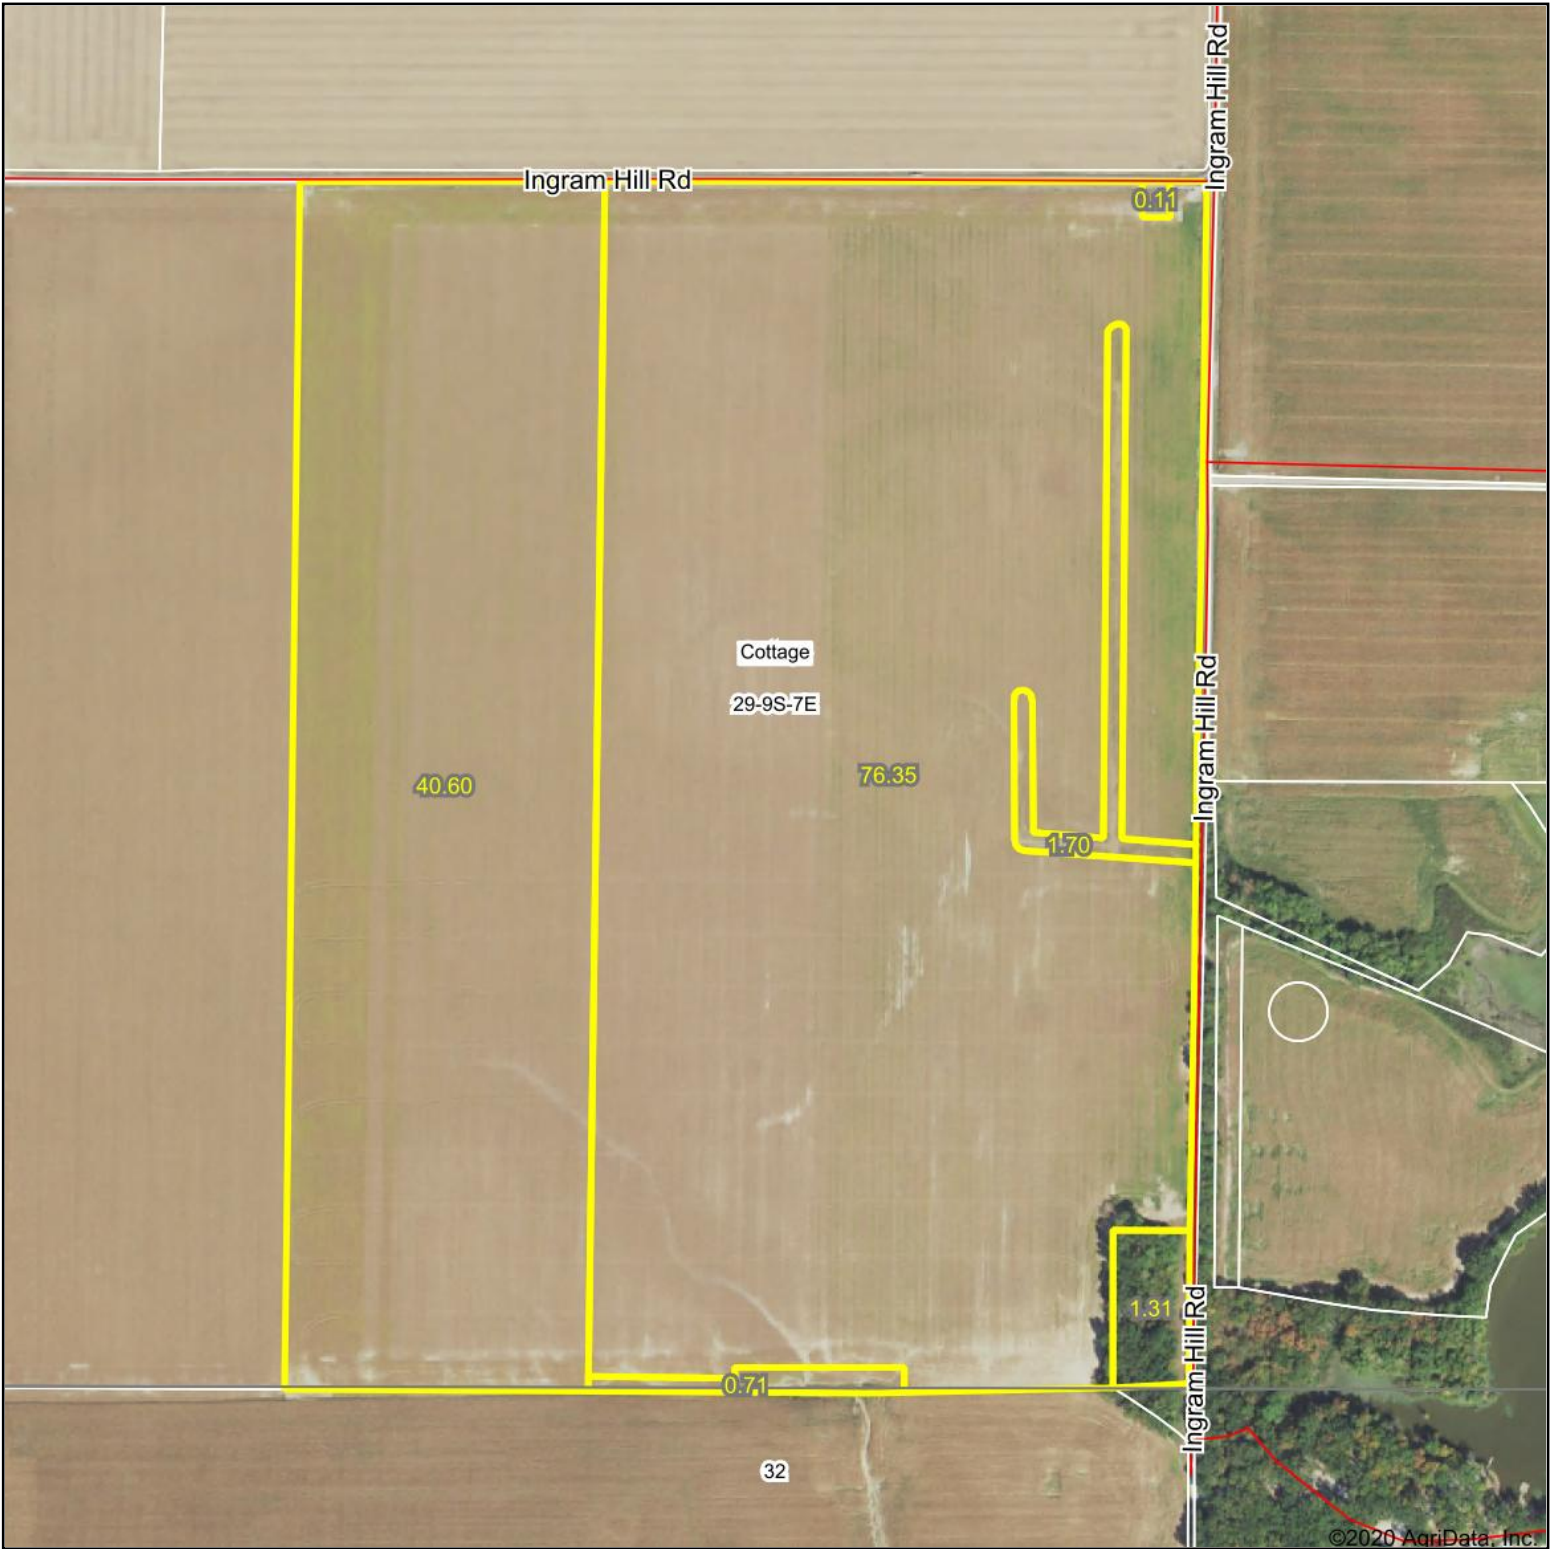

Aerial Map

©2020 AgriData, Inc.

Map Center: 37° 42' 21.89, -88° 27' 36.04

29-9S-7E
Saline County
Illinois

9/29/2020

© AgriData, Inc. 2020 www.AgriDataInc.com

Field borders provided by Farm Service Agency as of 5/21/2008.