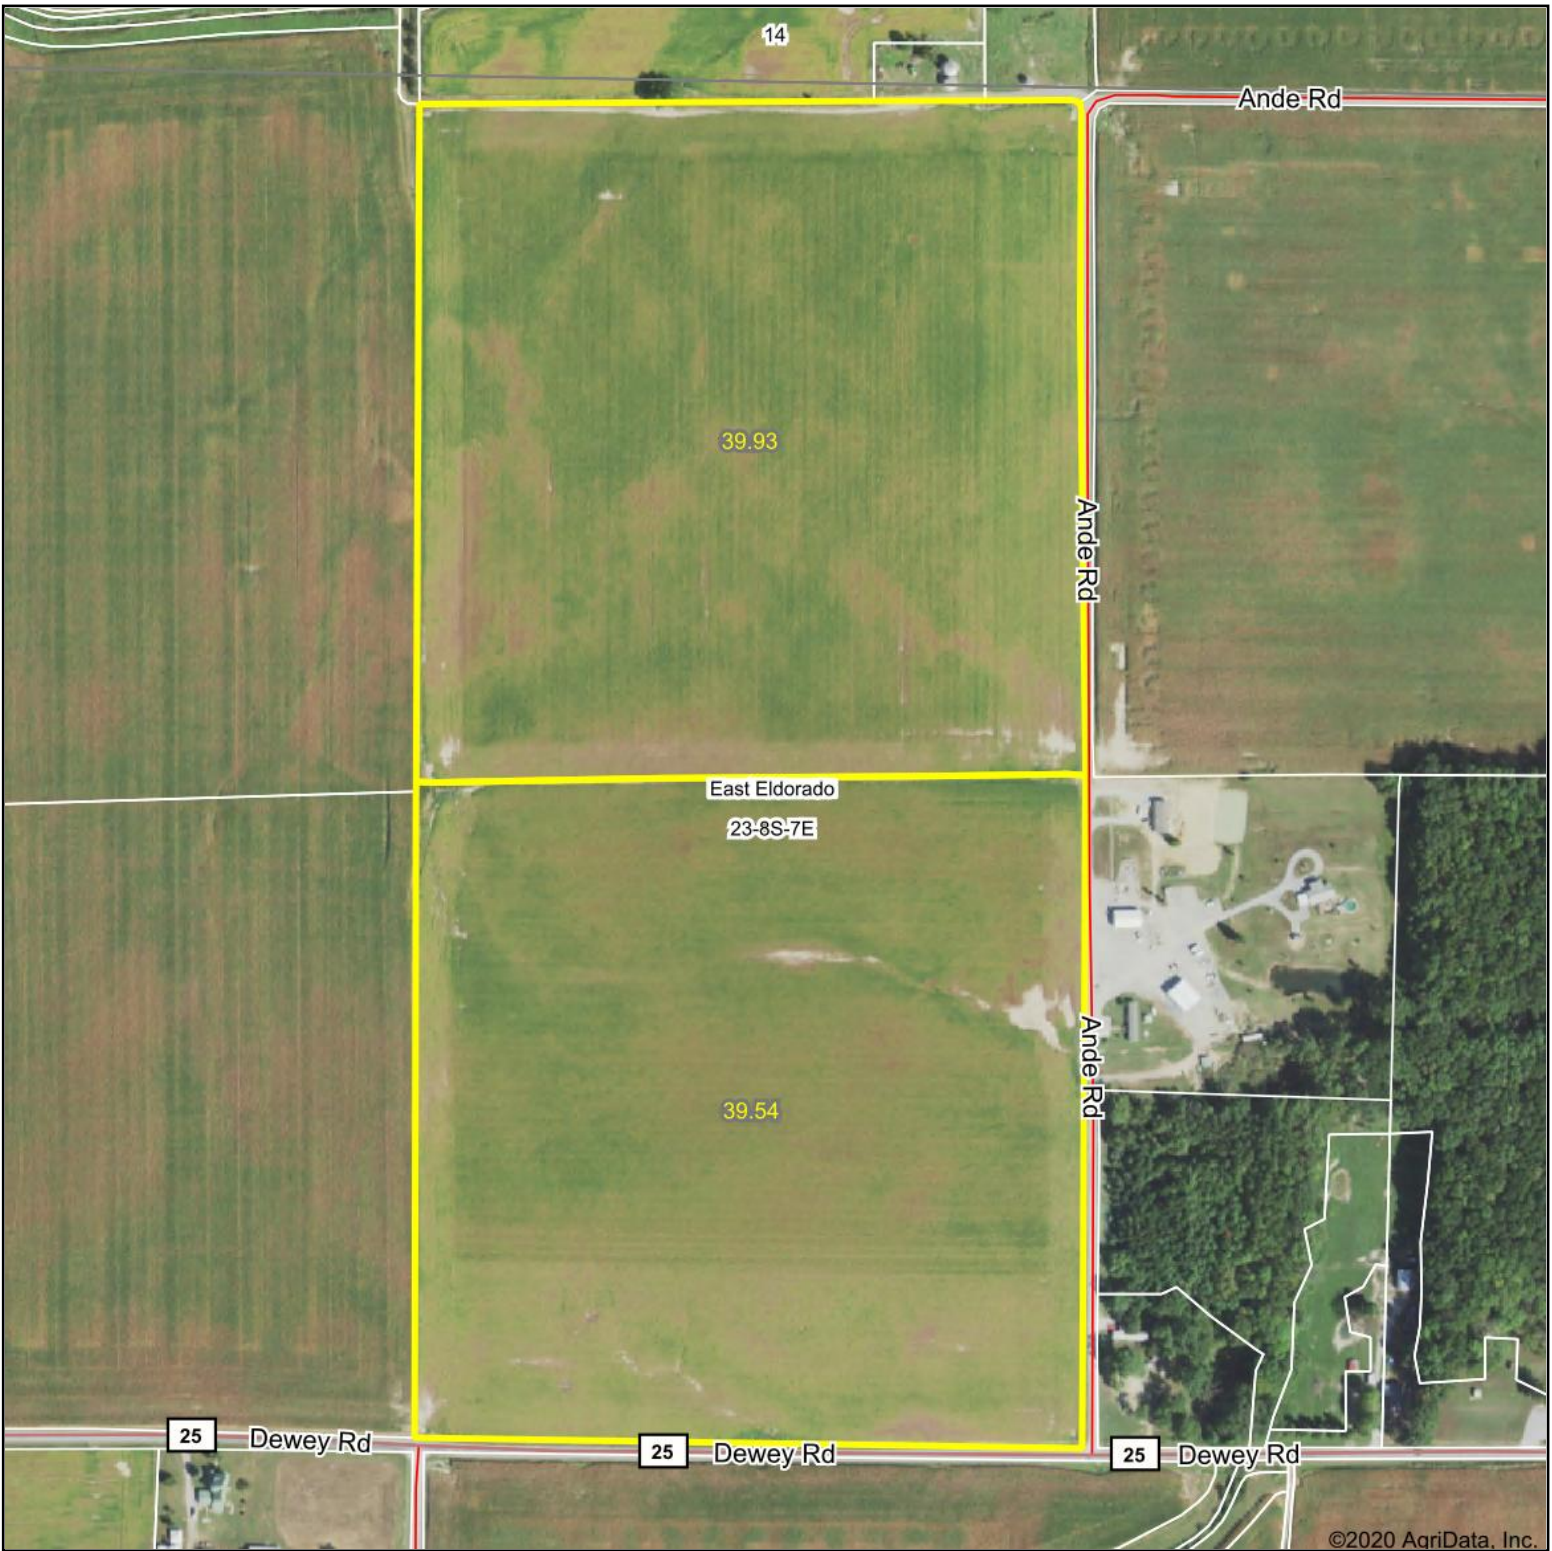

Aerial Map

©2020 AgriData, Inc.

Map Center: 37° 48' 58.55, -88° 24' 14.1

23-8S-7E
Saline County
Illinois

10/7/2020

© AgriData, Inc. 2020 www.AgriDataInc.com

Field borders provided by Farm Service Agency as of 5/21/2008.