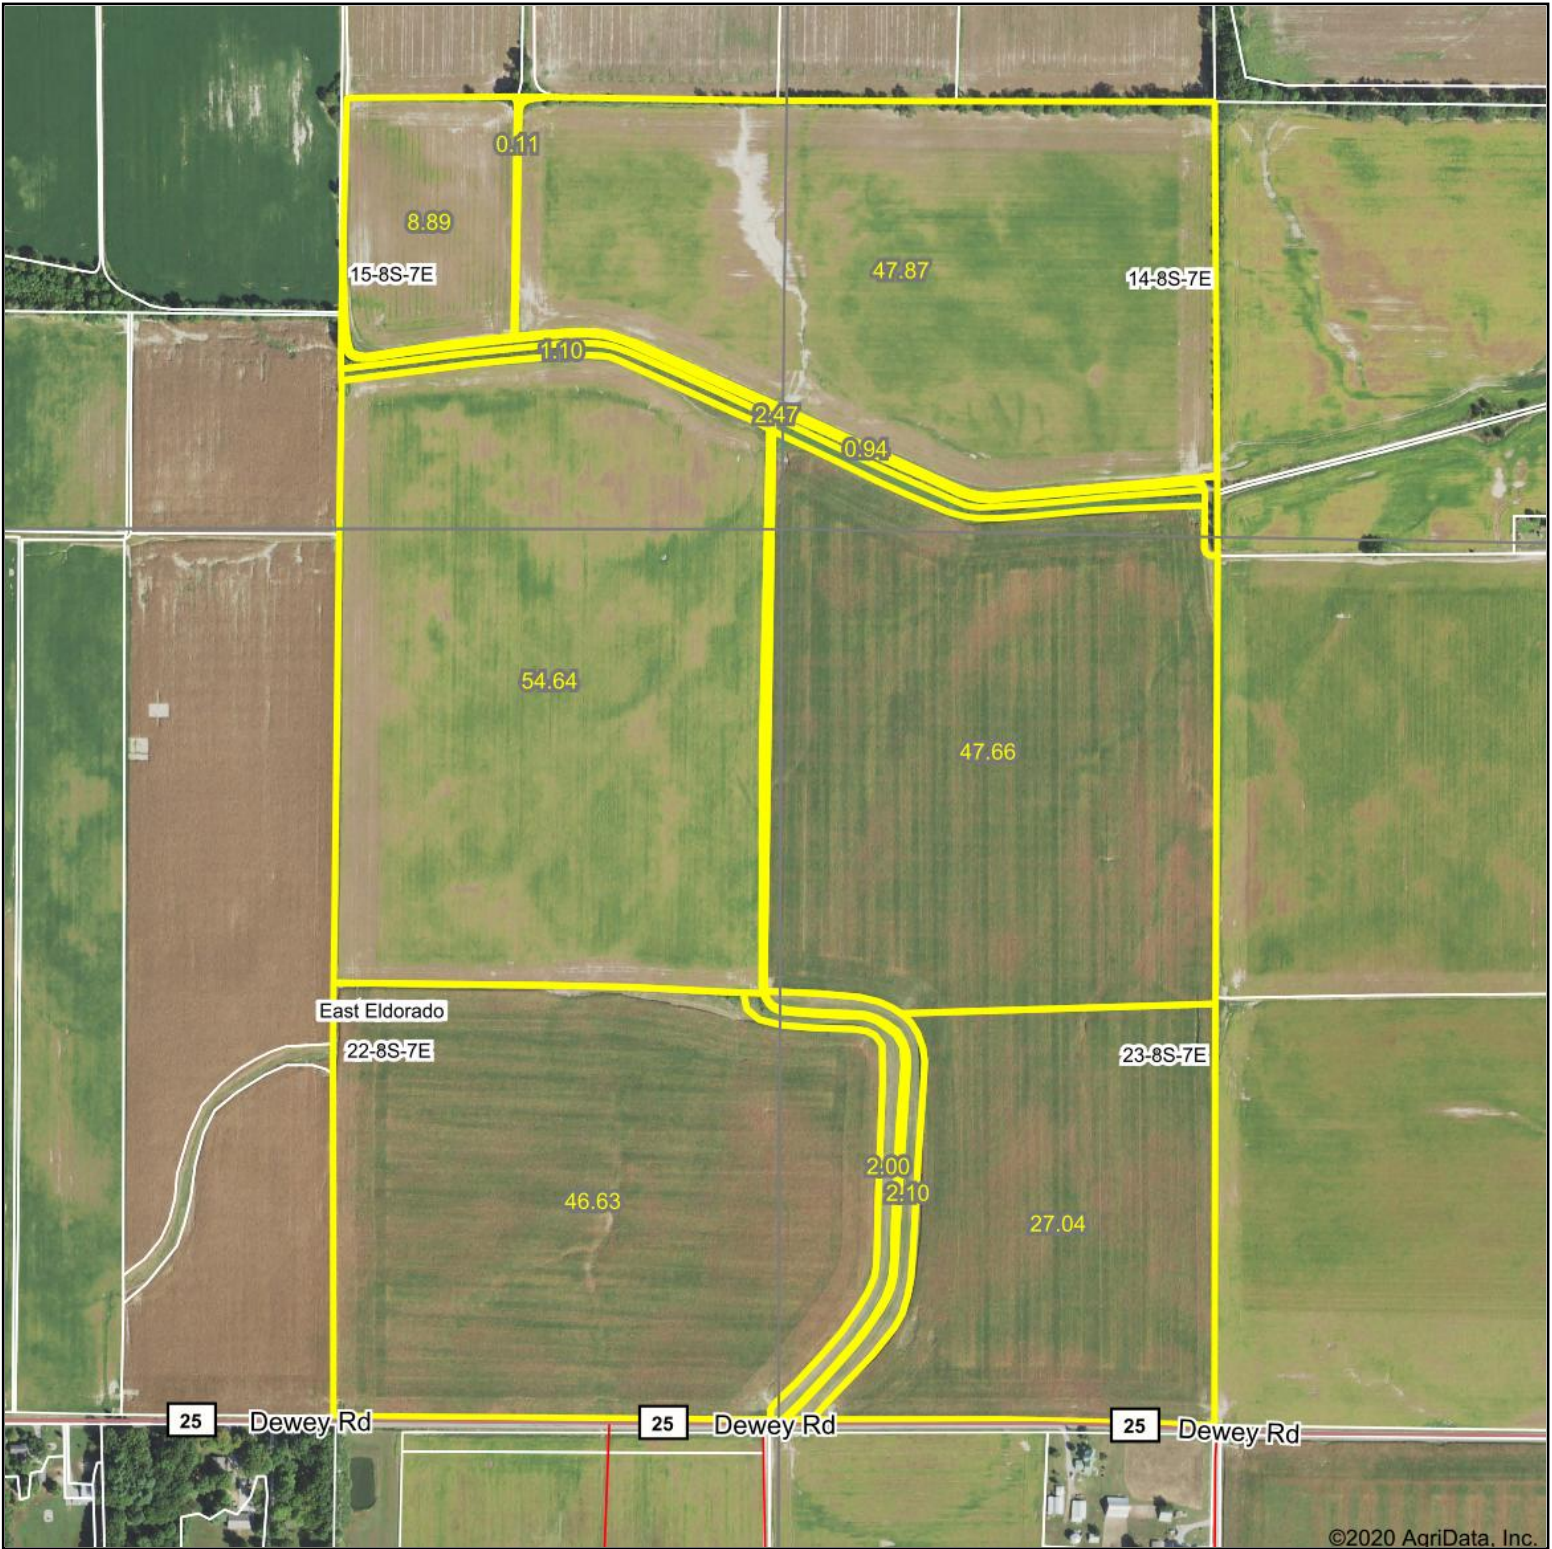

Aerial Map

©2020 AgriData, Inc.

Map Center: 37° 49' 4.79, -88° 24' 39.6

22-8S-7E
Saline County
Illinois

10/7/2020

© AgriData, Inc. 2020 www.AgriDataInc.com

Field borders provided by Farm Service Agency as of 5/21/2008.