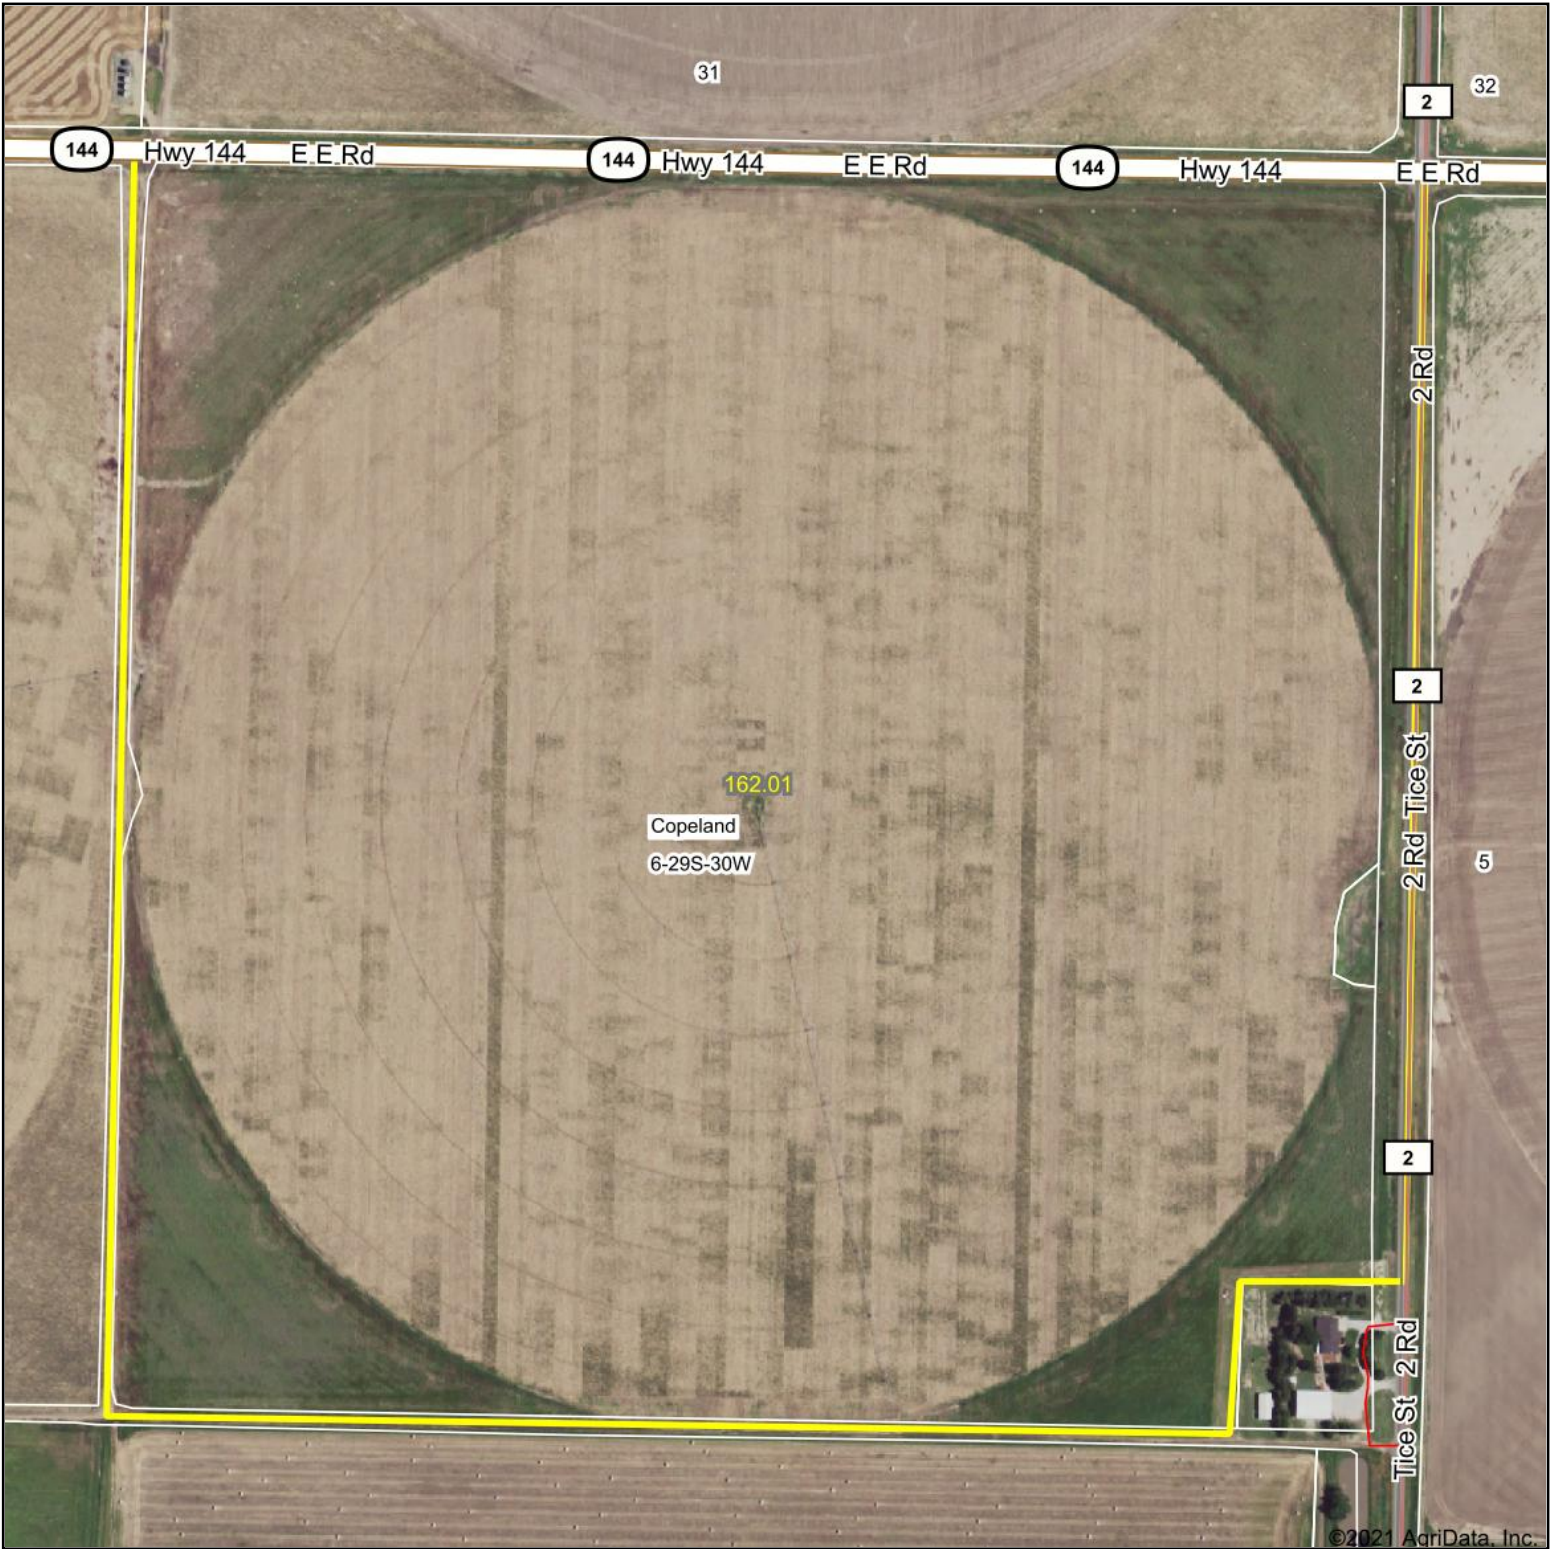

Tract 5 Aerial Map

©2021 AgriData, Inc.

Map Center: 37° 33' 30.92, -100° 38' 19.85

6-29S-30W
Gray County
Kansas

4/2/2021

Field borders provided by Farm Service Agency as of 5/21/2008.