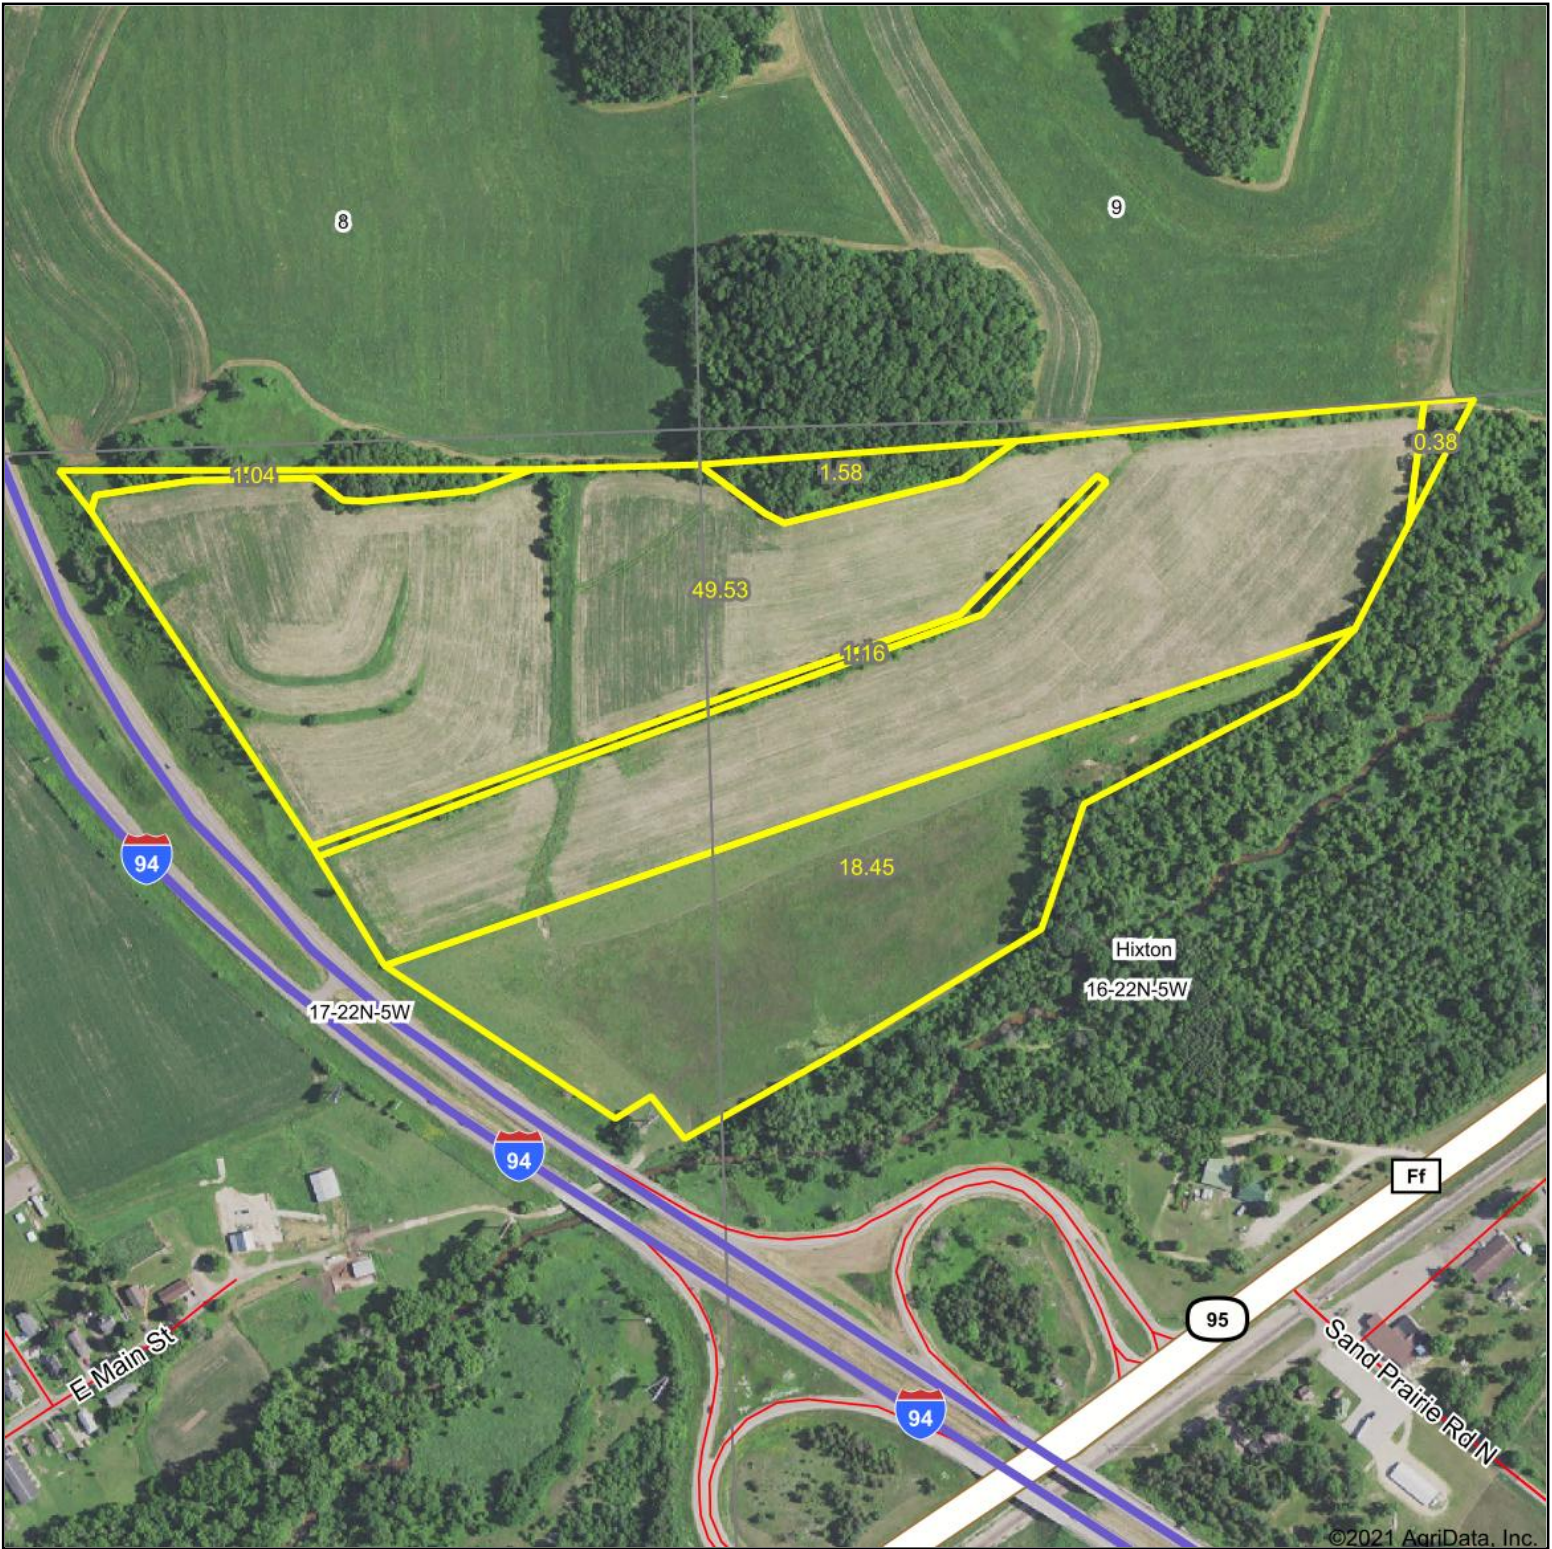

Aerial Map

Map Center: 44° 23' 28.86, -91° 0' 16.12

16-22N-5W
Jackson County
Wisconsin

9/8/2021

© AgriData, Inc. 2021 www.AgriDataInc.com