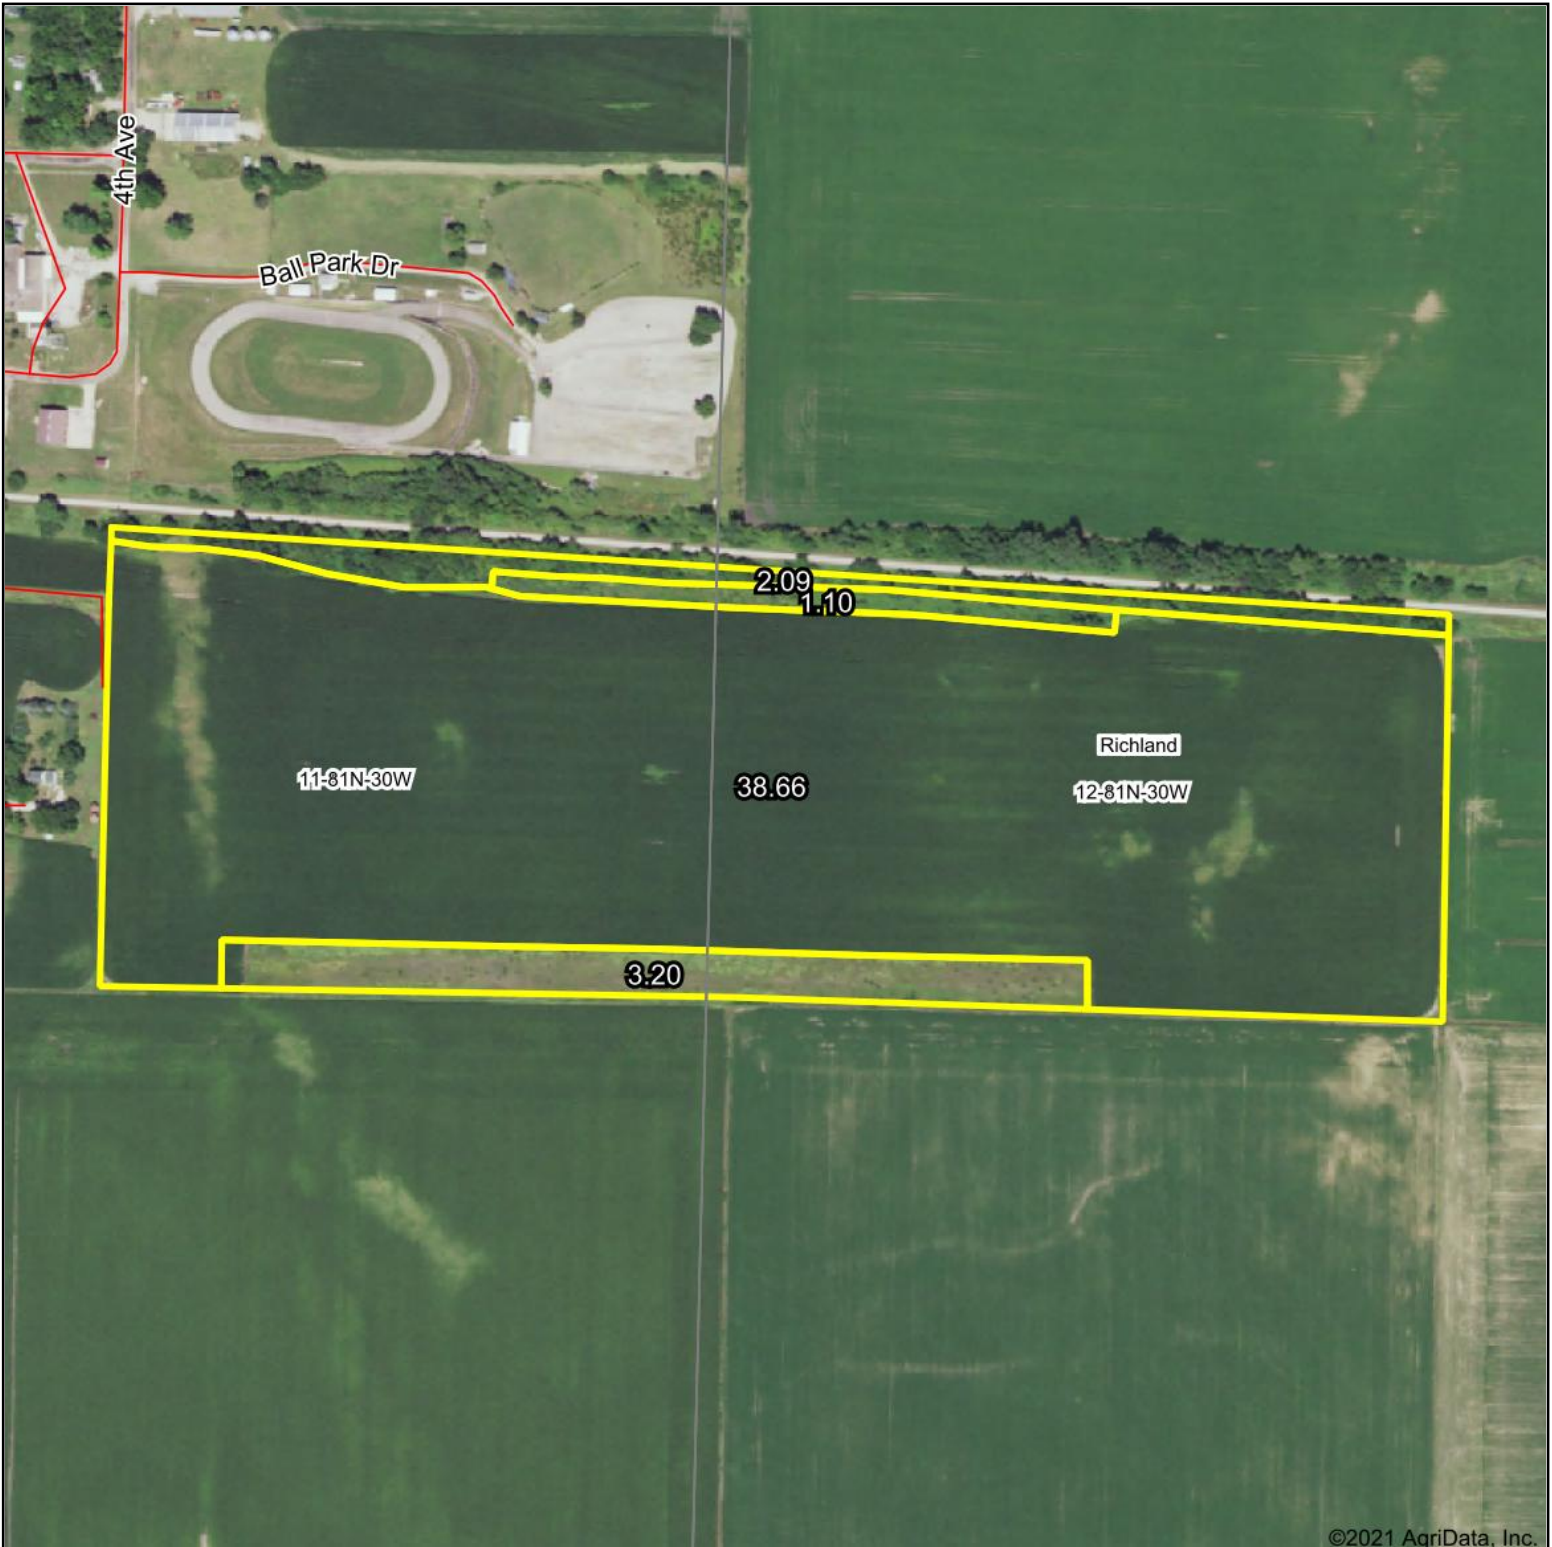

Aerial Map

©2021 AgriData, Inc.

Map Center: 41° 50' 34.31, -94° 17' 58.15

12-81N-30W
Guthrie County
Iowa

9/13/2021