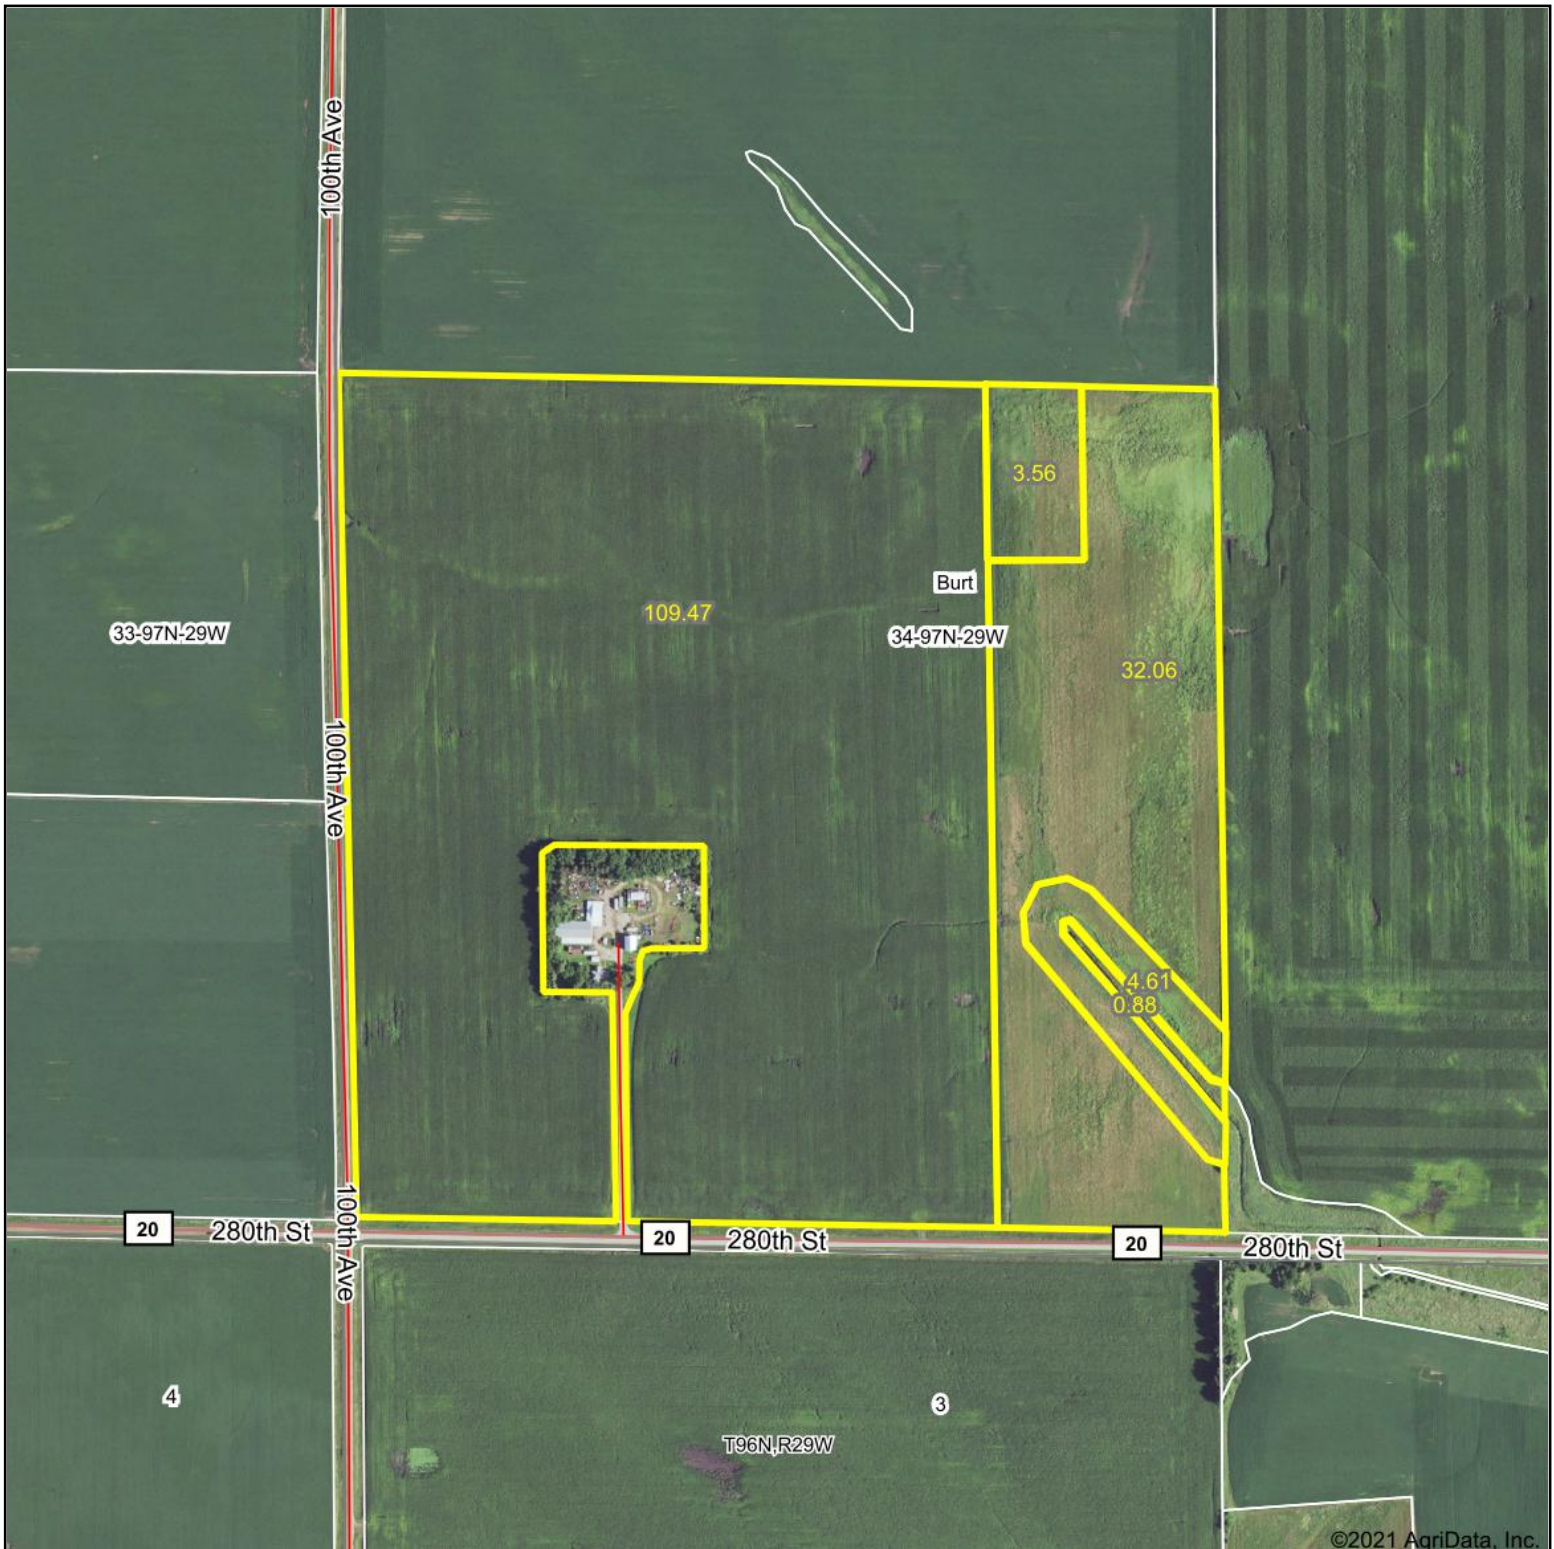

Aerial Map

Map Center: 43° 10' 20.66, -94° 15' 40.74

34-97N-29W
Kossuth County
Iowa

9/10/2021

© AgriData, Inc. 2021 www.AgriDataInc.com

Field borders provided by Farm Service Agency as of 5/21/2008.