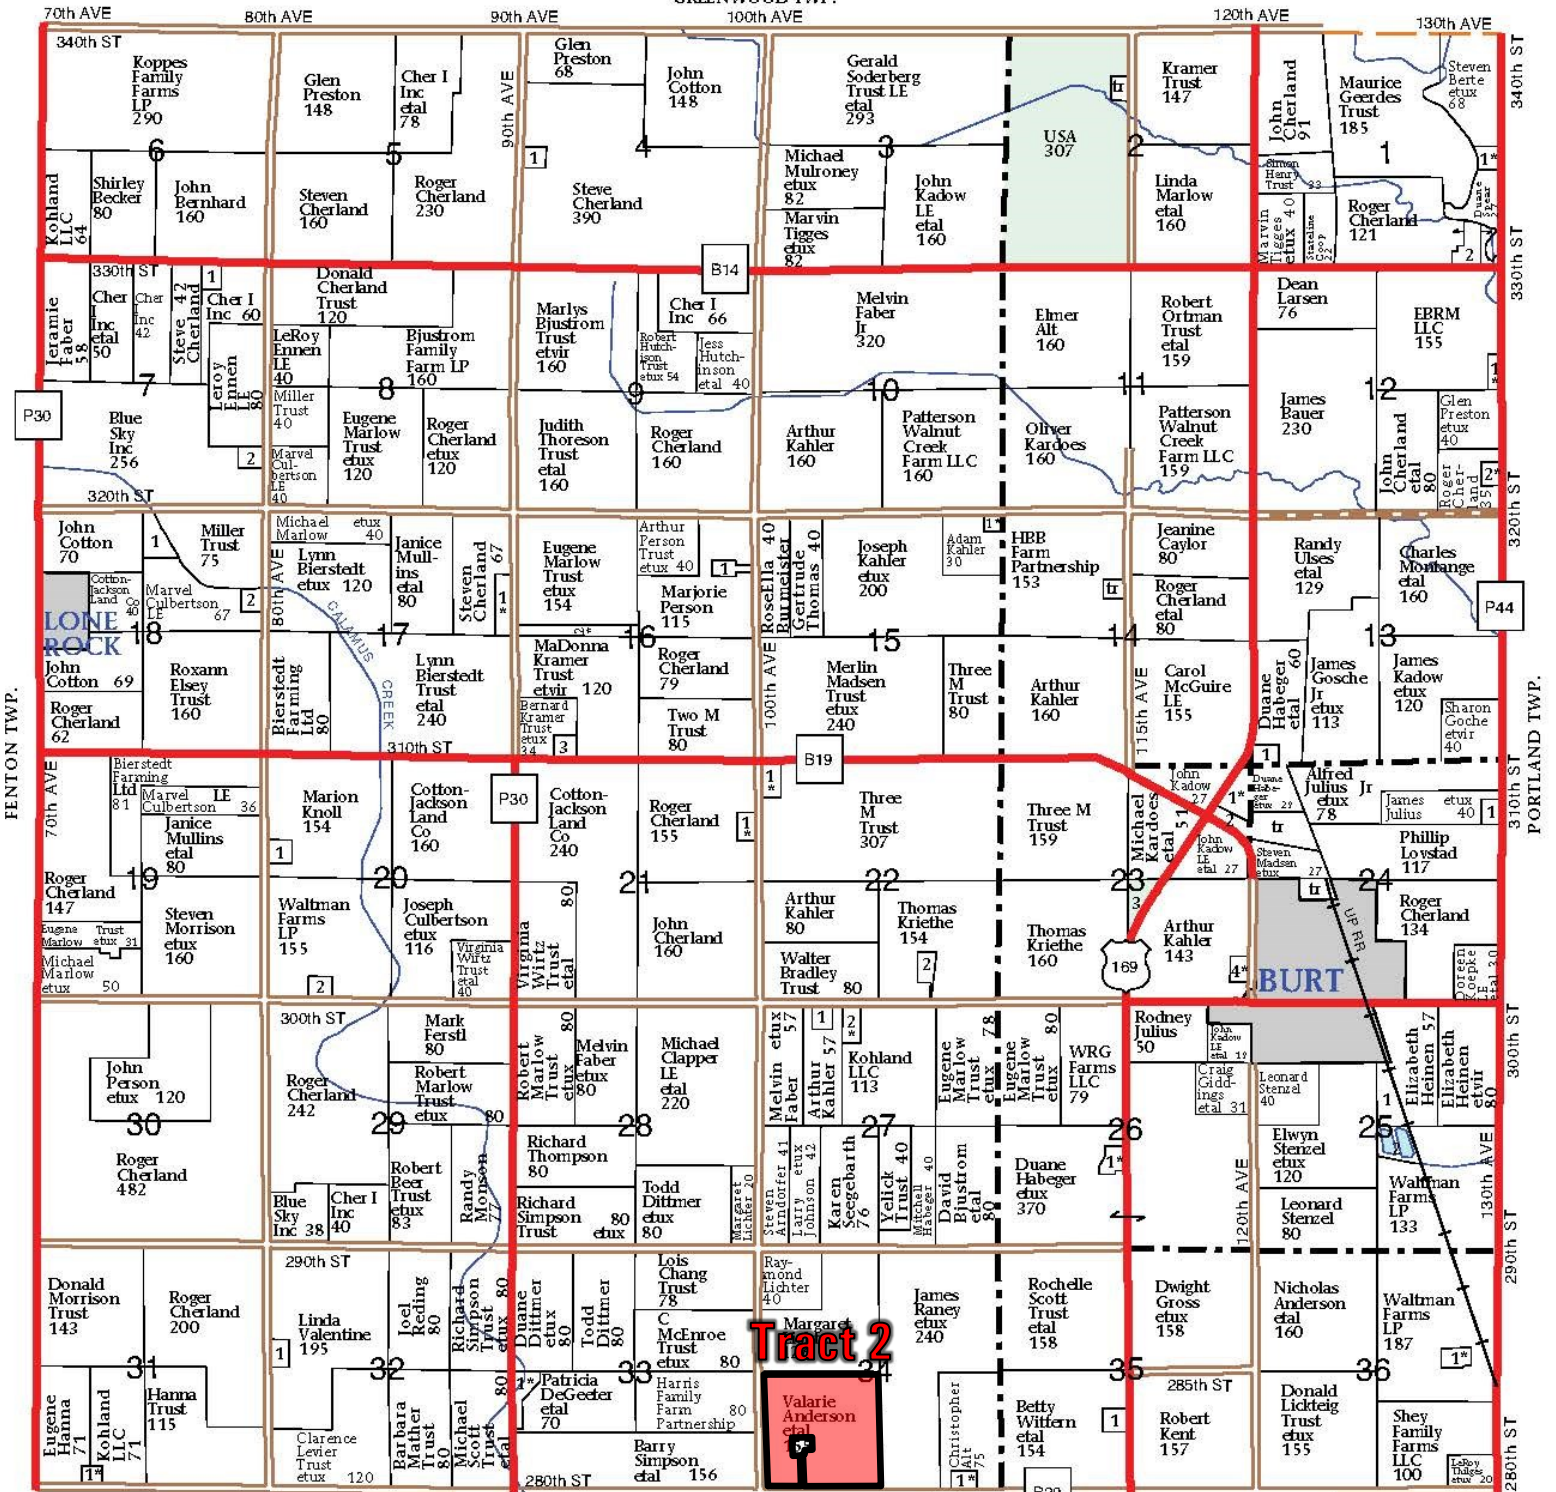

T-97-N

BURT PLAT

(Landowners)

R-29-W

GREENWOOD TWP.

FENTON TWP.

PORTLAND TWP.

300th ST

290th ST

280th ST

UNION TWP.