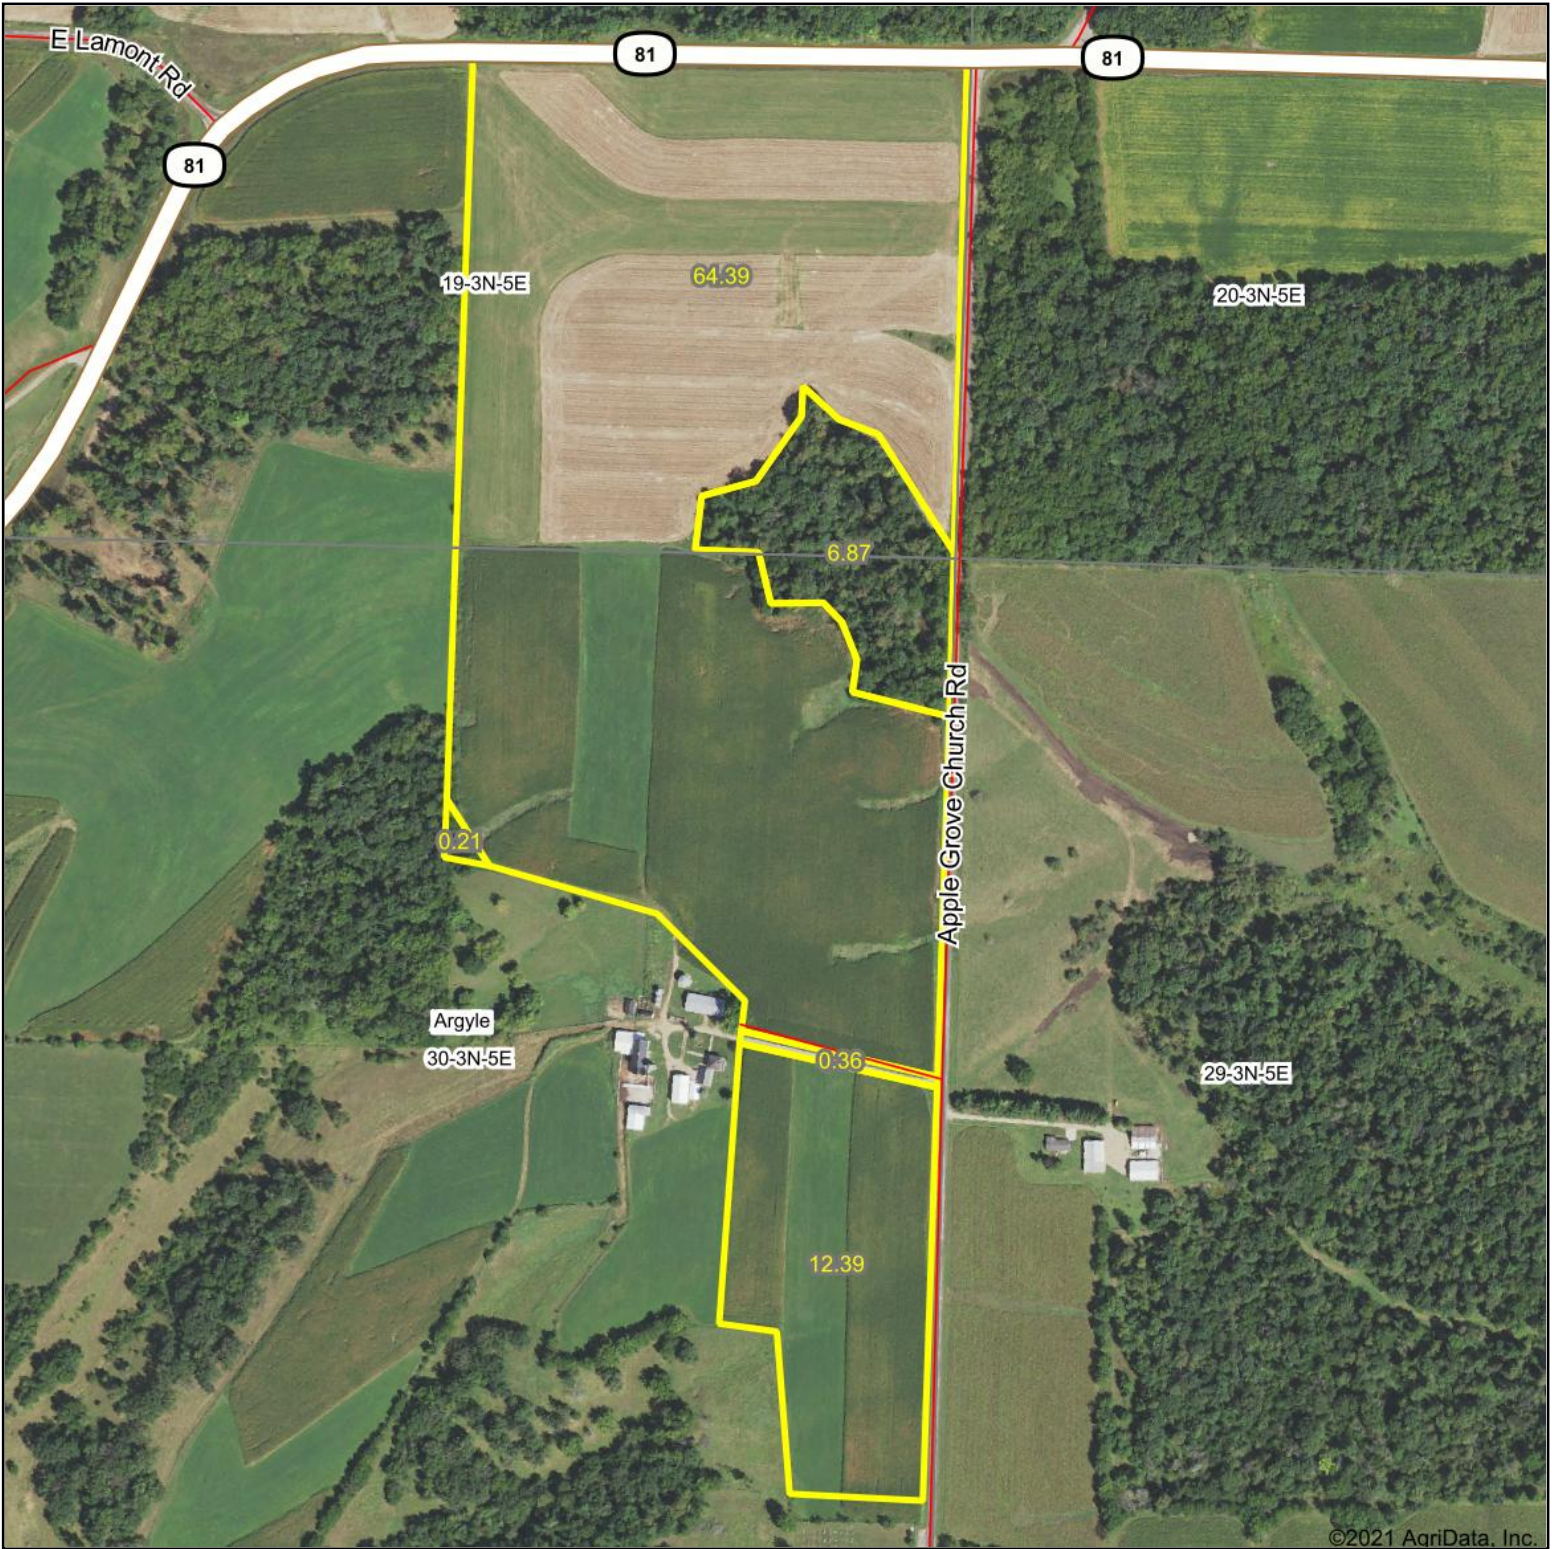

Aerial Map

Map Center: 42° 42' 37.13, -89° 56' 17.35

30-3N-5E
Lafayette County
Wisconsin

9/17/2021