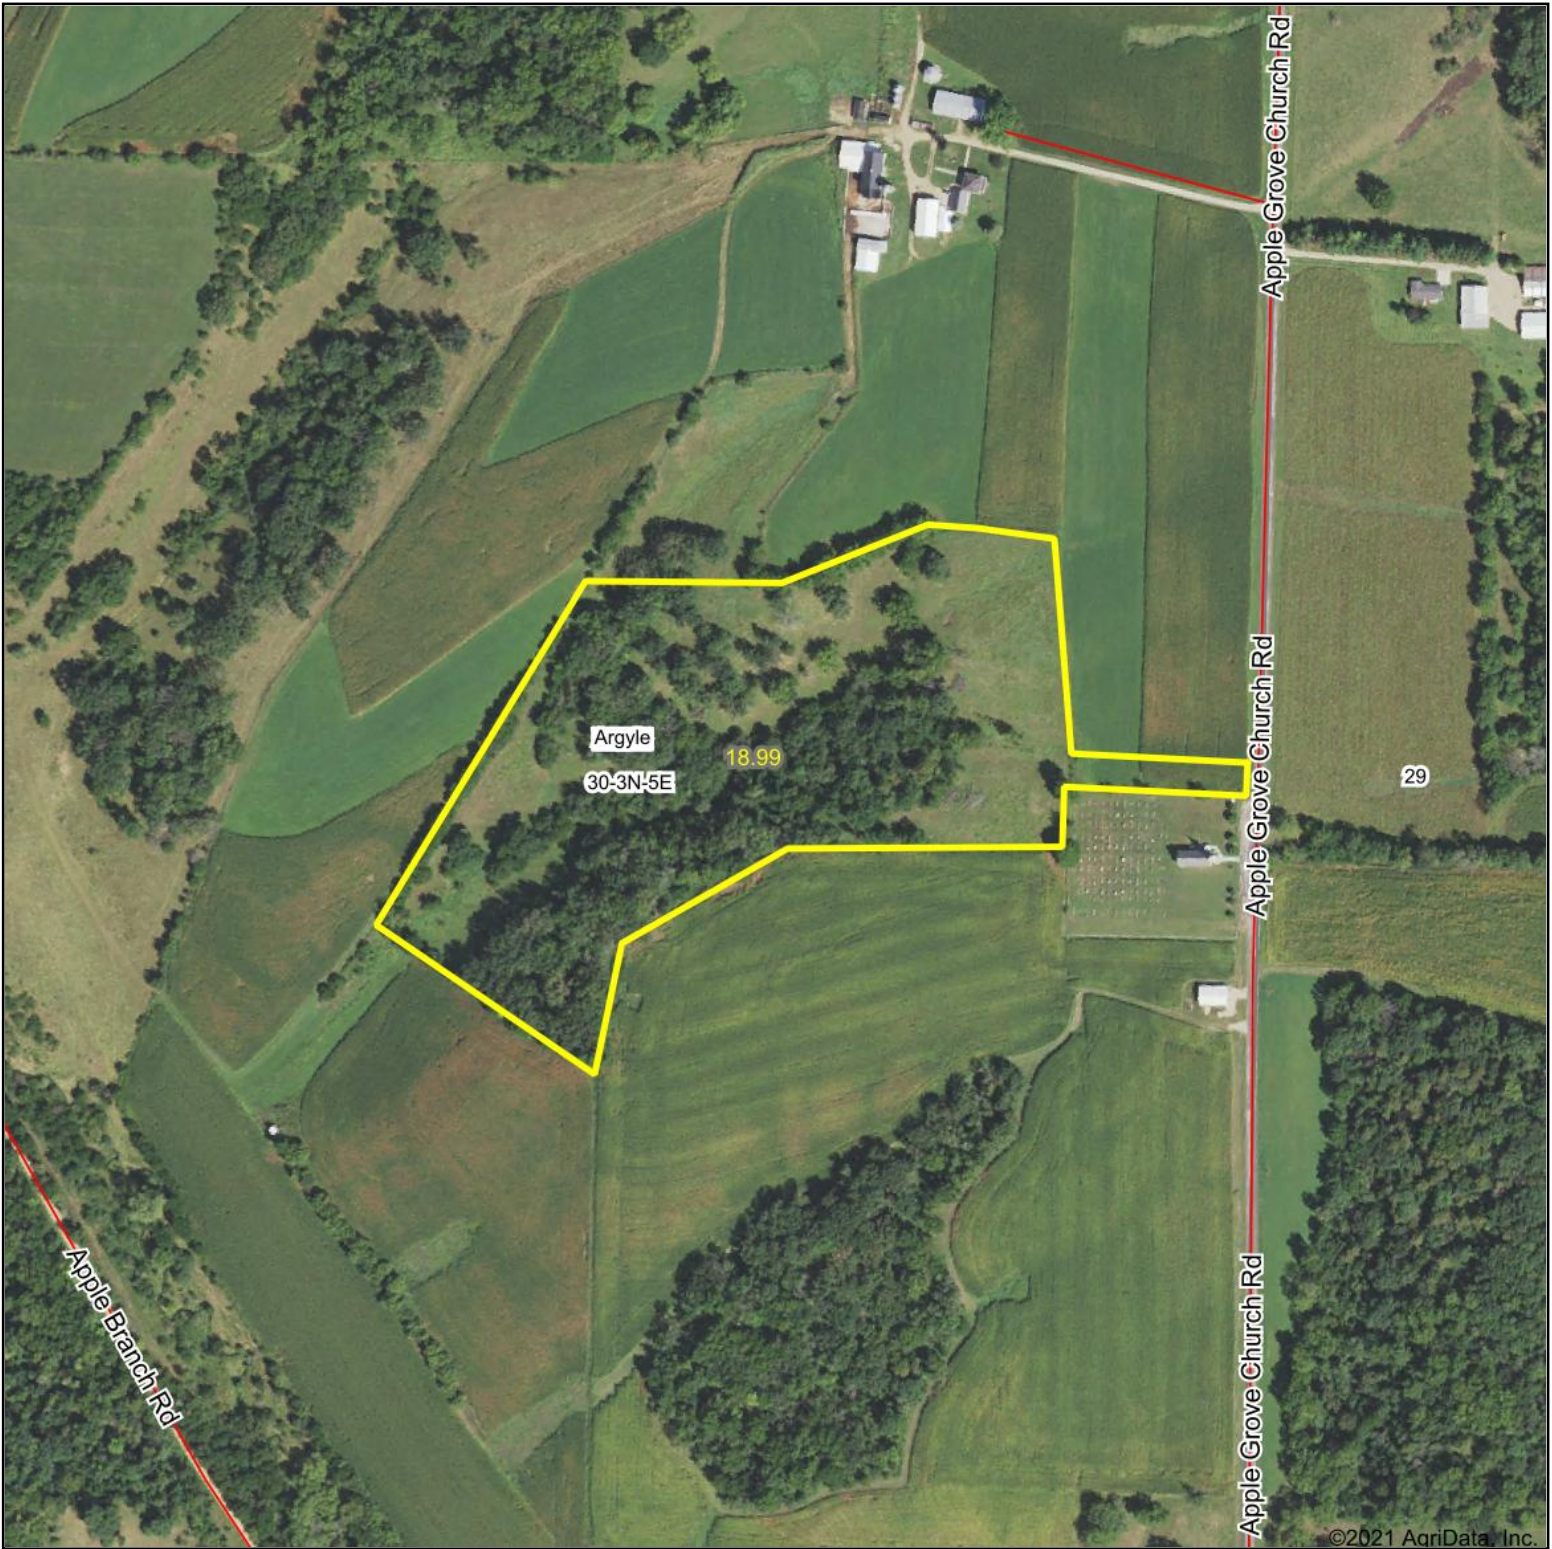

Aerial Map

©2021 AgriData, Inc.

Map Center: 42° 42' 17.86, -89° 56' 23.81

30-3N-5E
Lafayette County
Wisconsin

9/17/2021