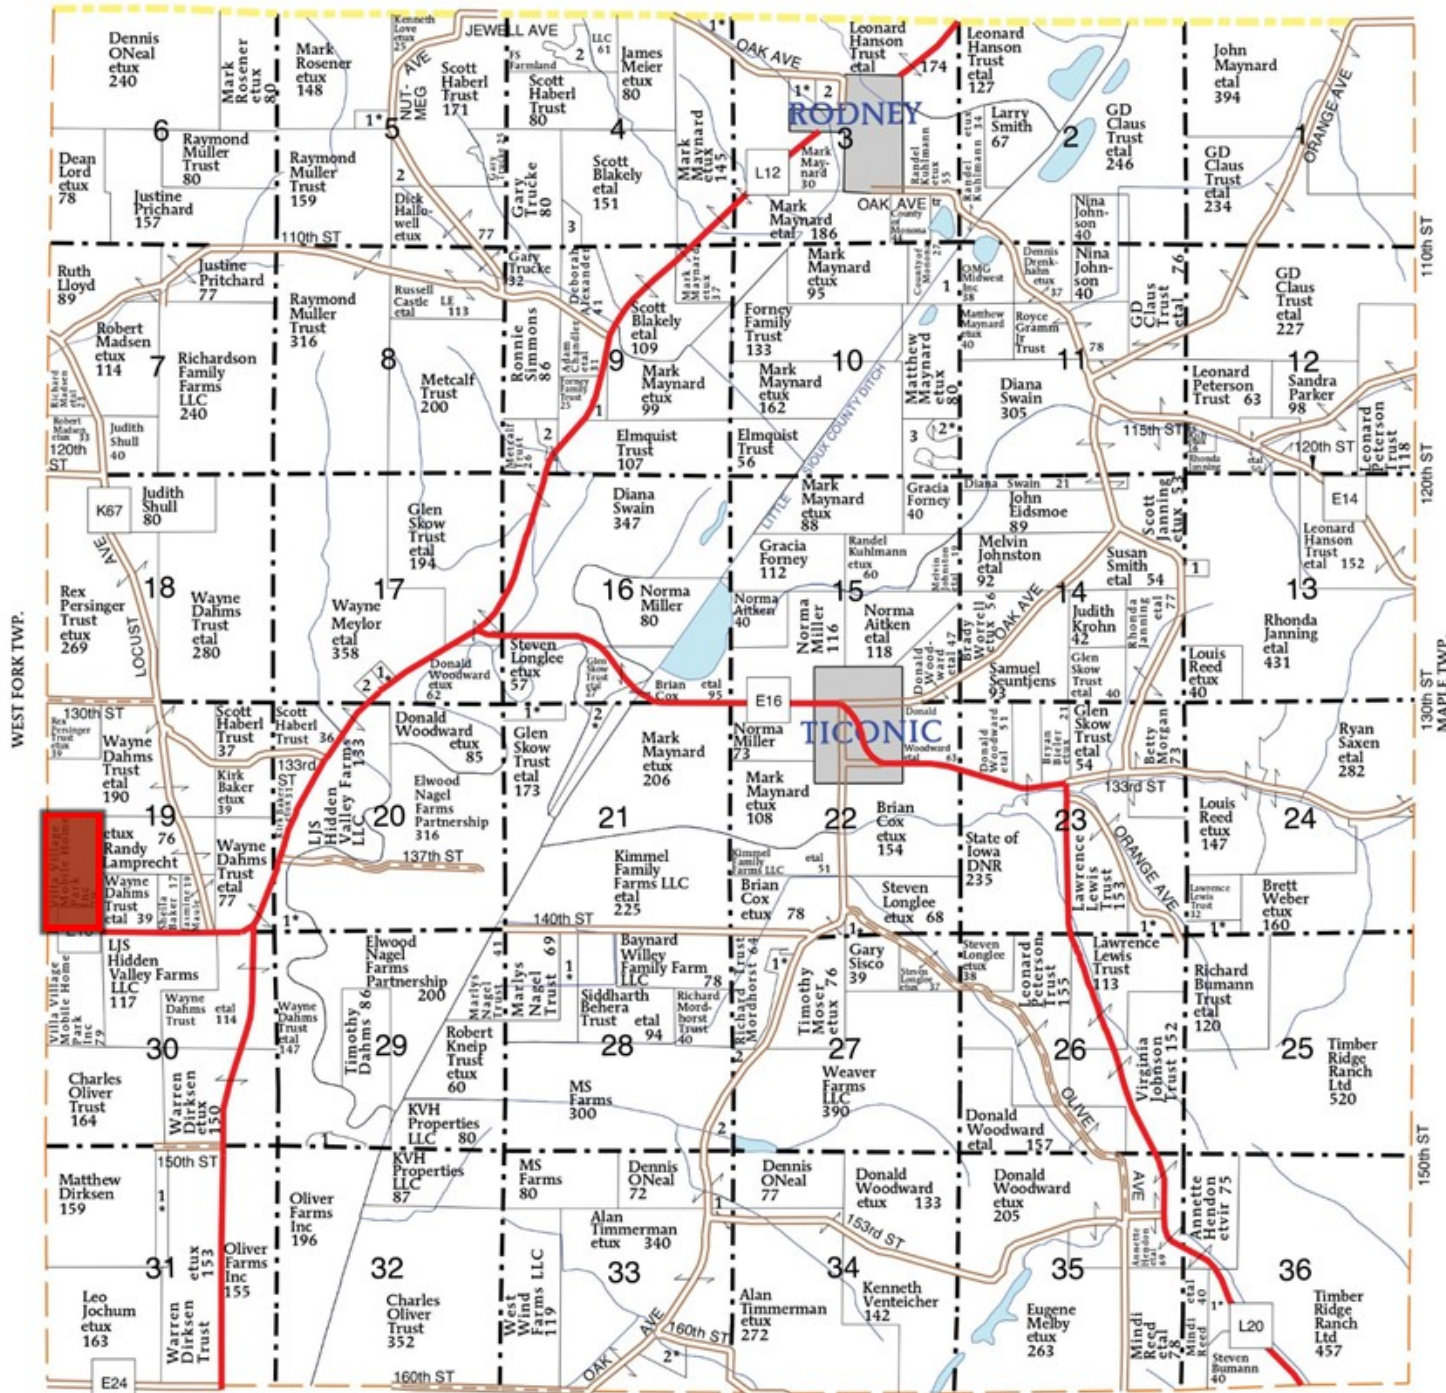

T-85-N

GRANT PLAT

R-44-W

(Landowners)
WOODBURY CO.

WEST FORK TWP.

KENNEBEC TWP.

110th ST
120th ST
130th ST
140th ST
150th ST

150th ST

160th ST