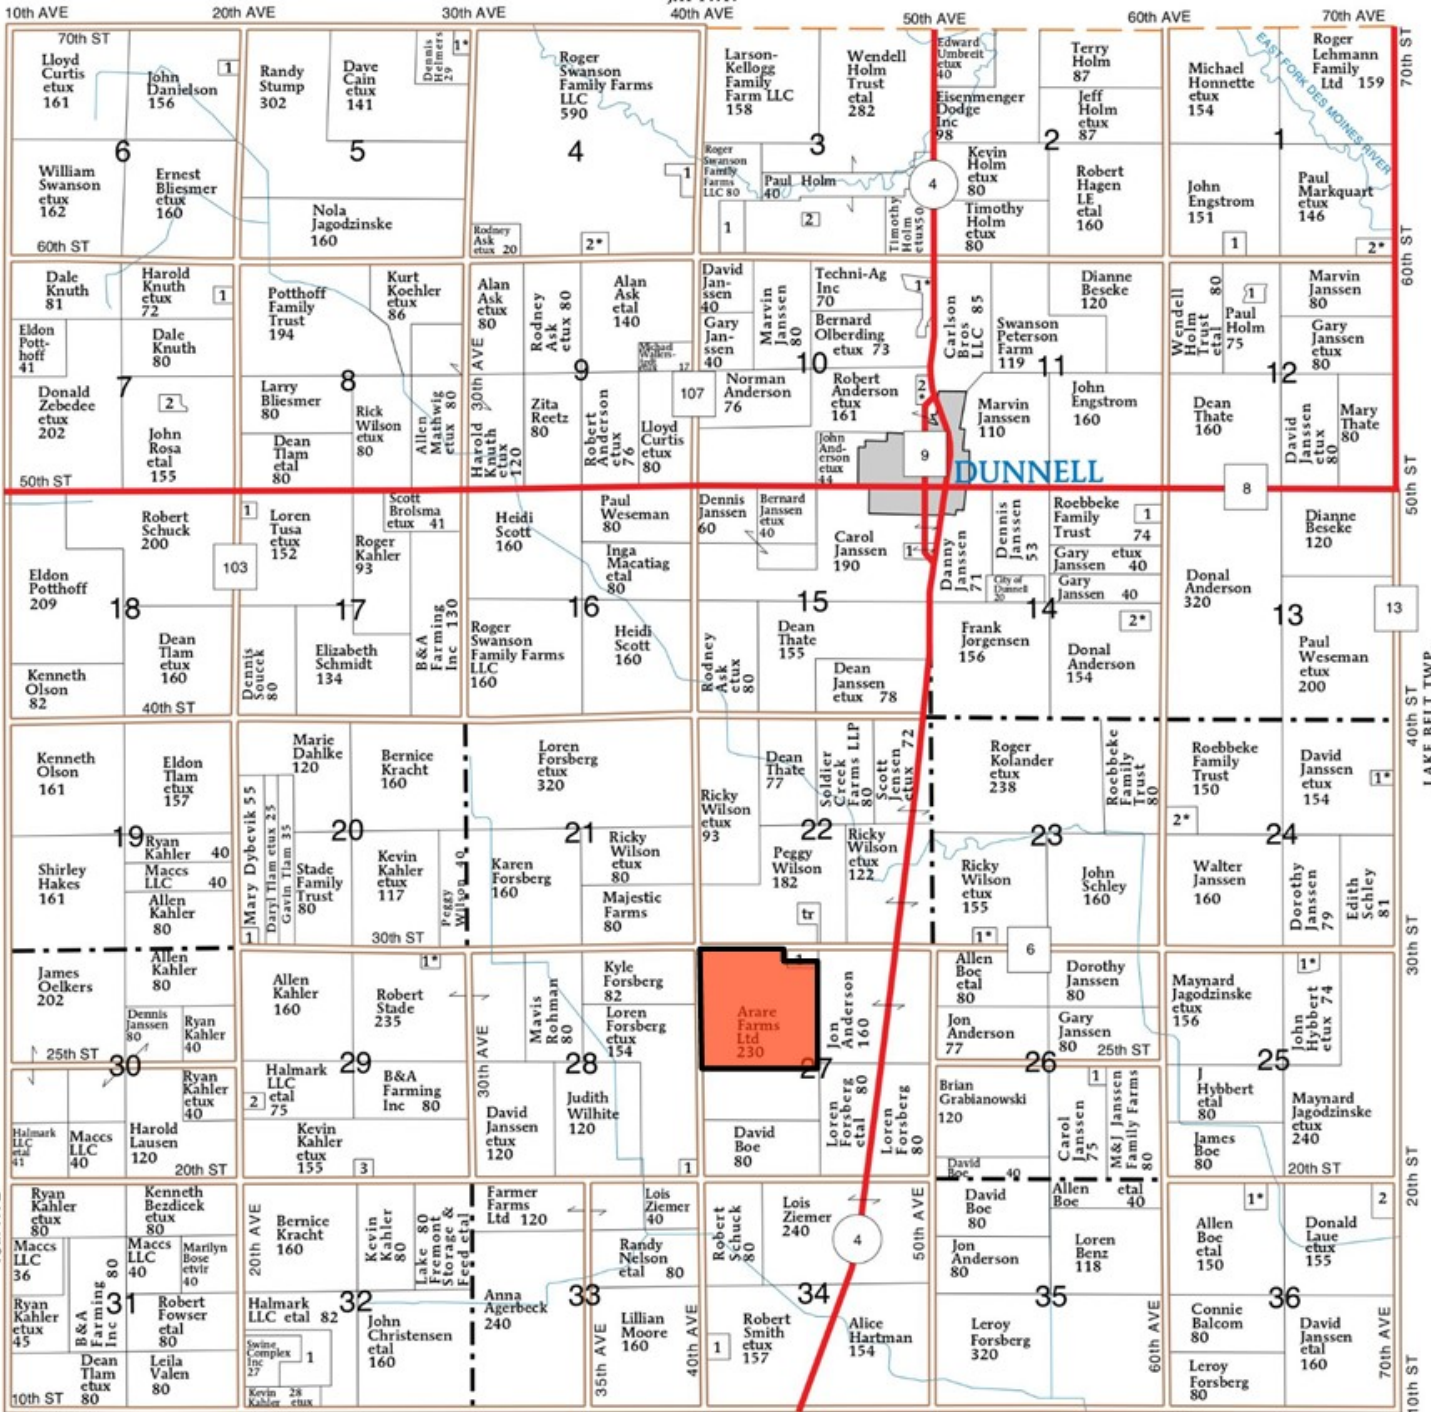

T-101-N

LAKE FREMONT PLAT

R-33-W

(Landowners)

JAY TWP.

JACKSON CO.

10th AVE

10th ST