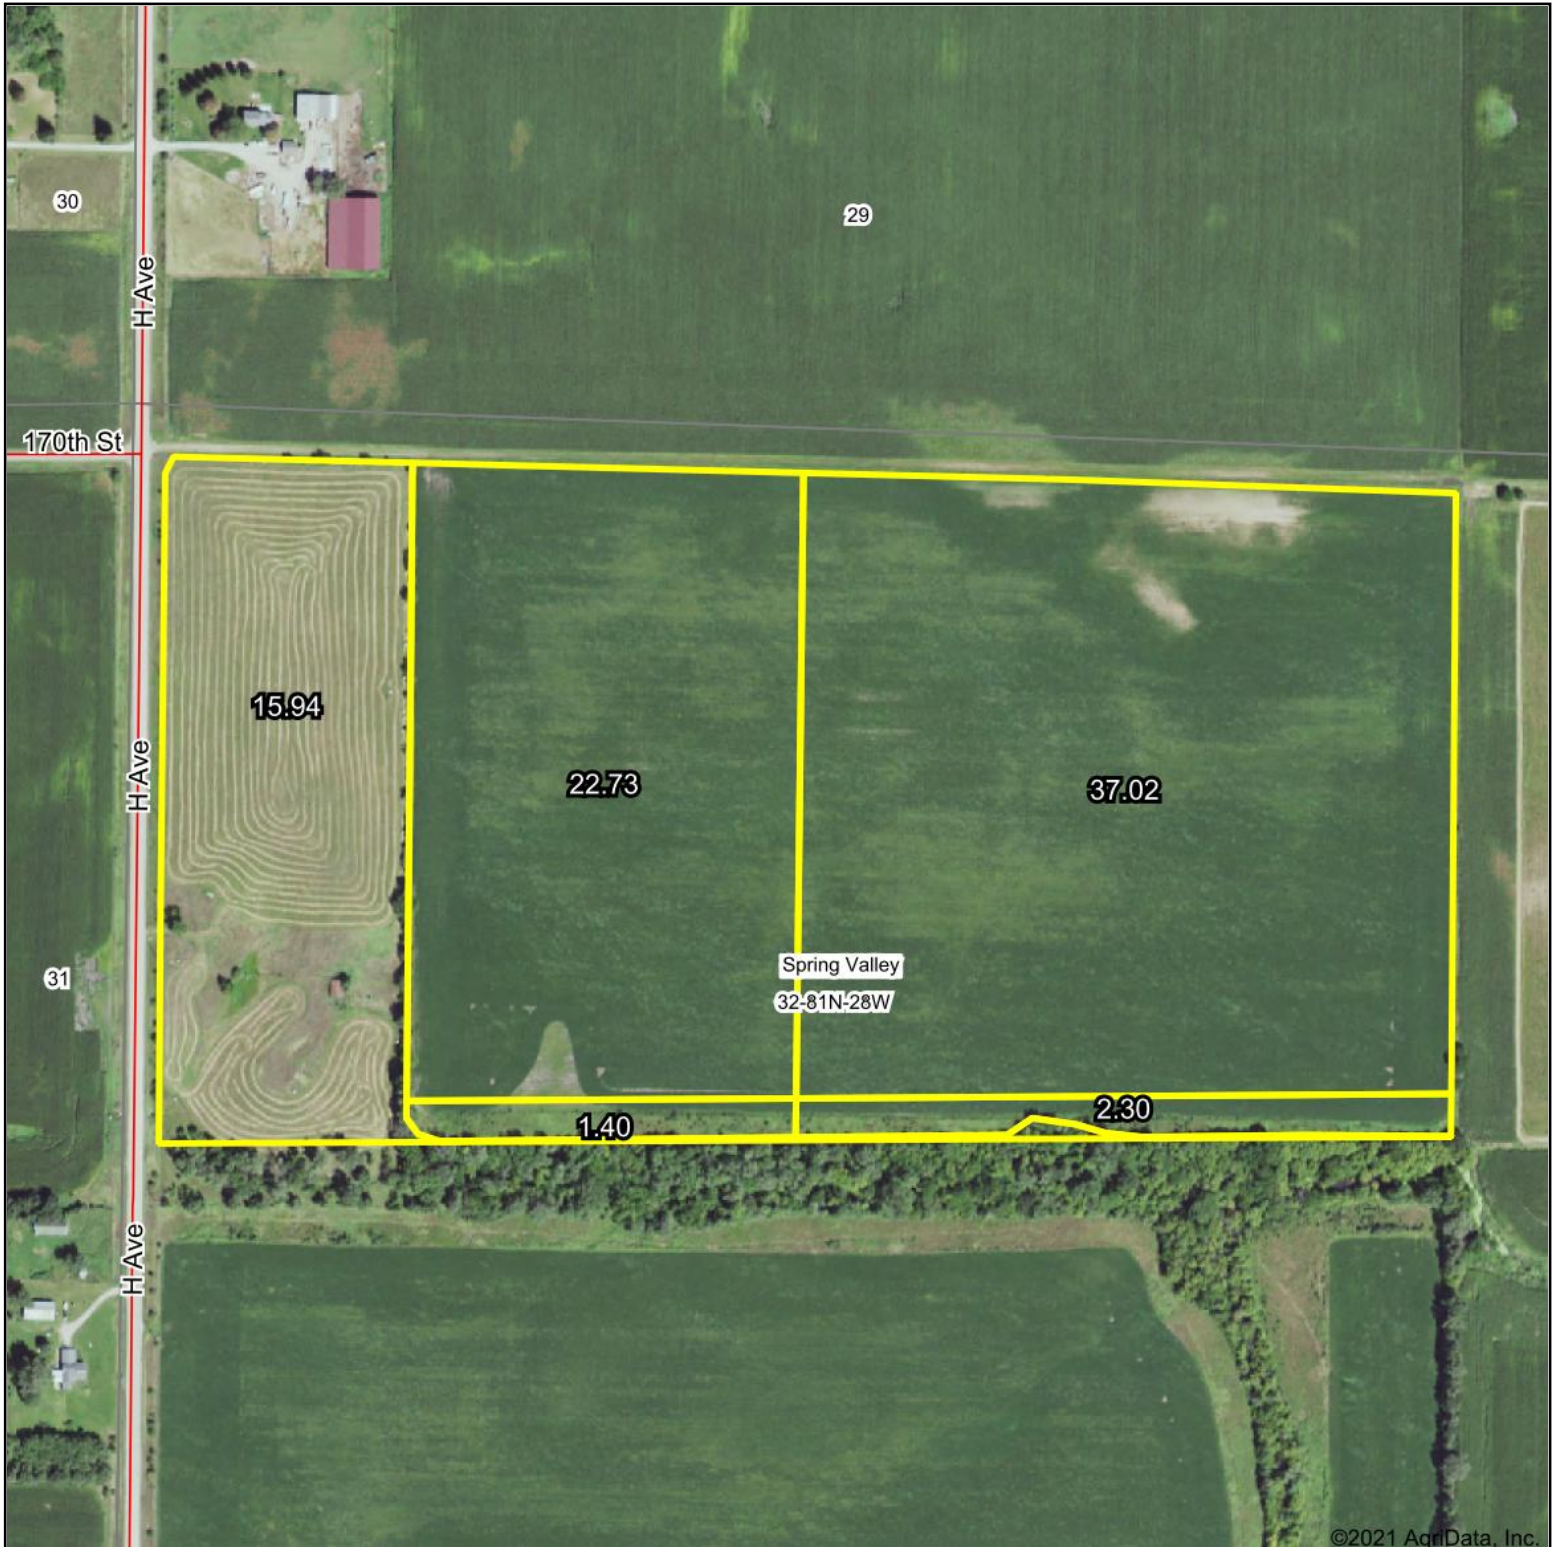

# Aerial Map

Map Center: 41° 47' 22.79, -94° 8' 24.4

**32-81N-28W**  
**Dallas County**  
**Iowa**

10/4/2021

© AgriData, Inc. 2021 www.AgriDataInc.com