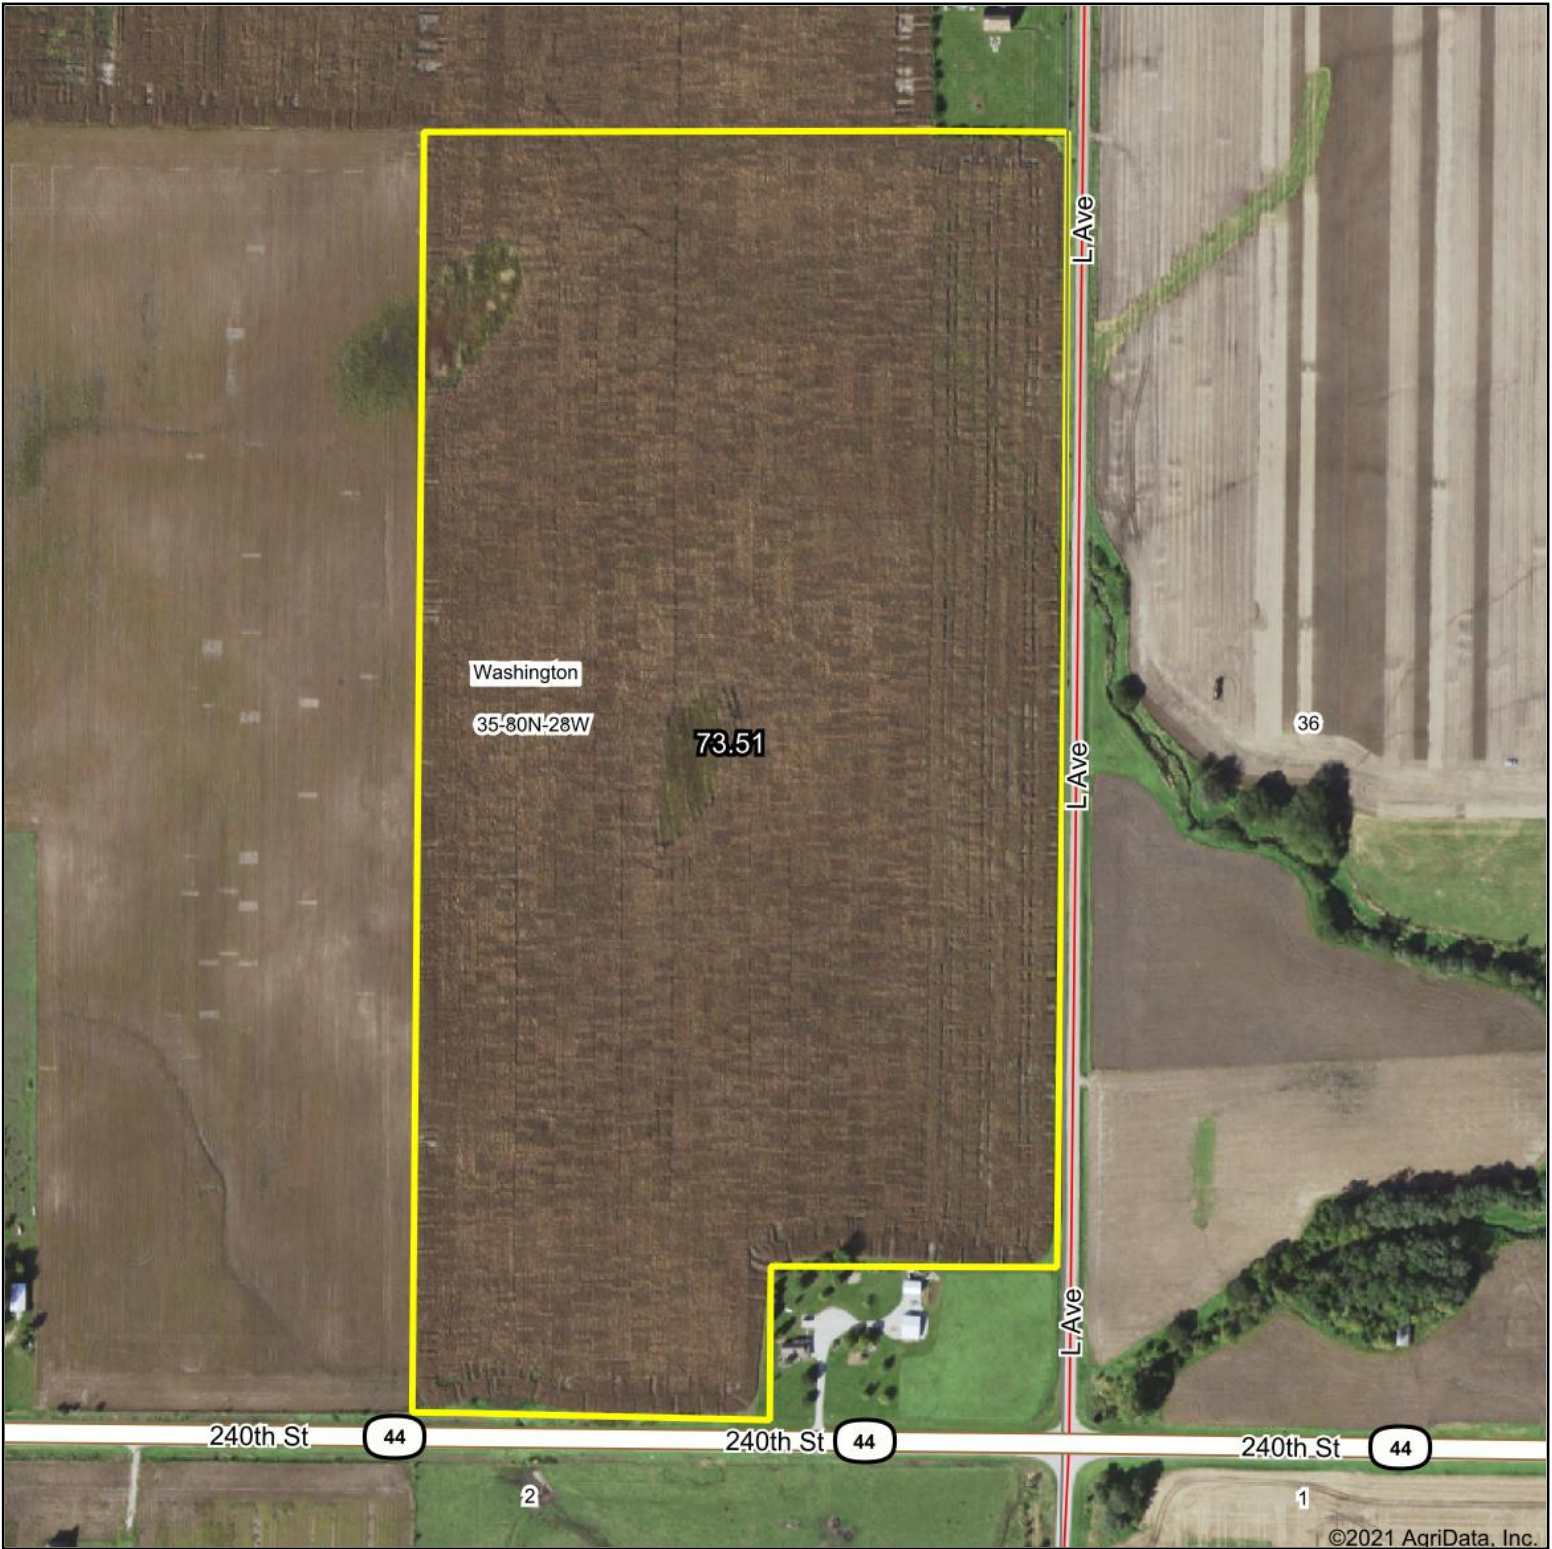

# Aerial Map

Map Center: 41° 41' 31.65, -94° 4' 8.99

**35-80N-28W**  
**Dallas County**  
**Iowa**

10/4/2021

© AgriData, Inc. 2021 www.AgriDataInc.com