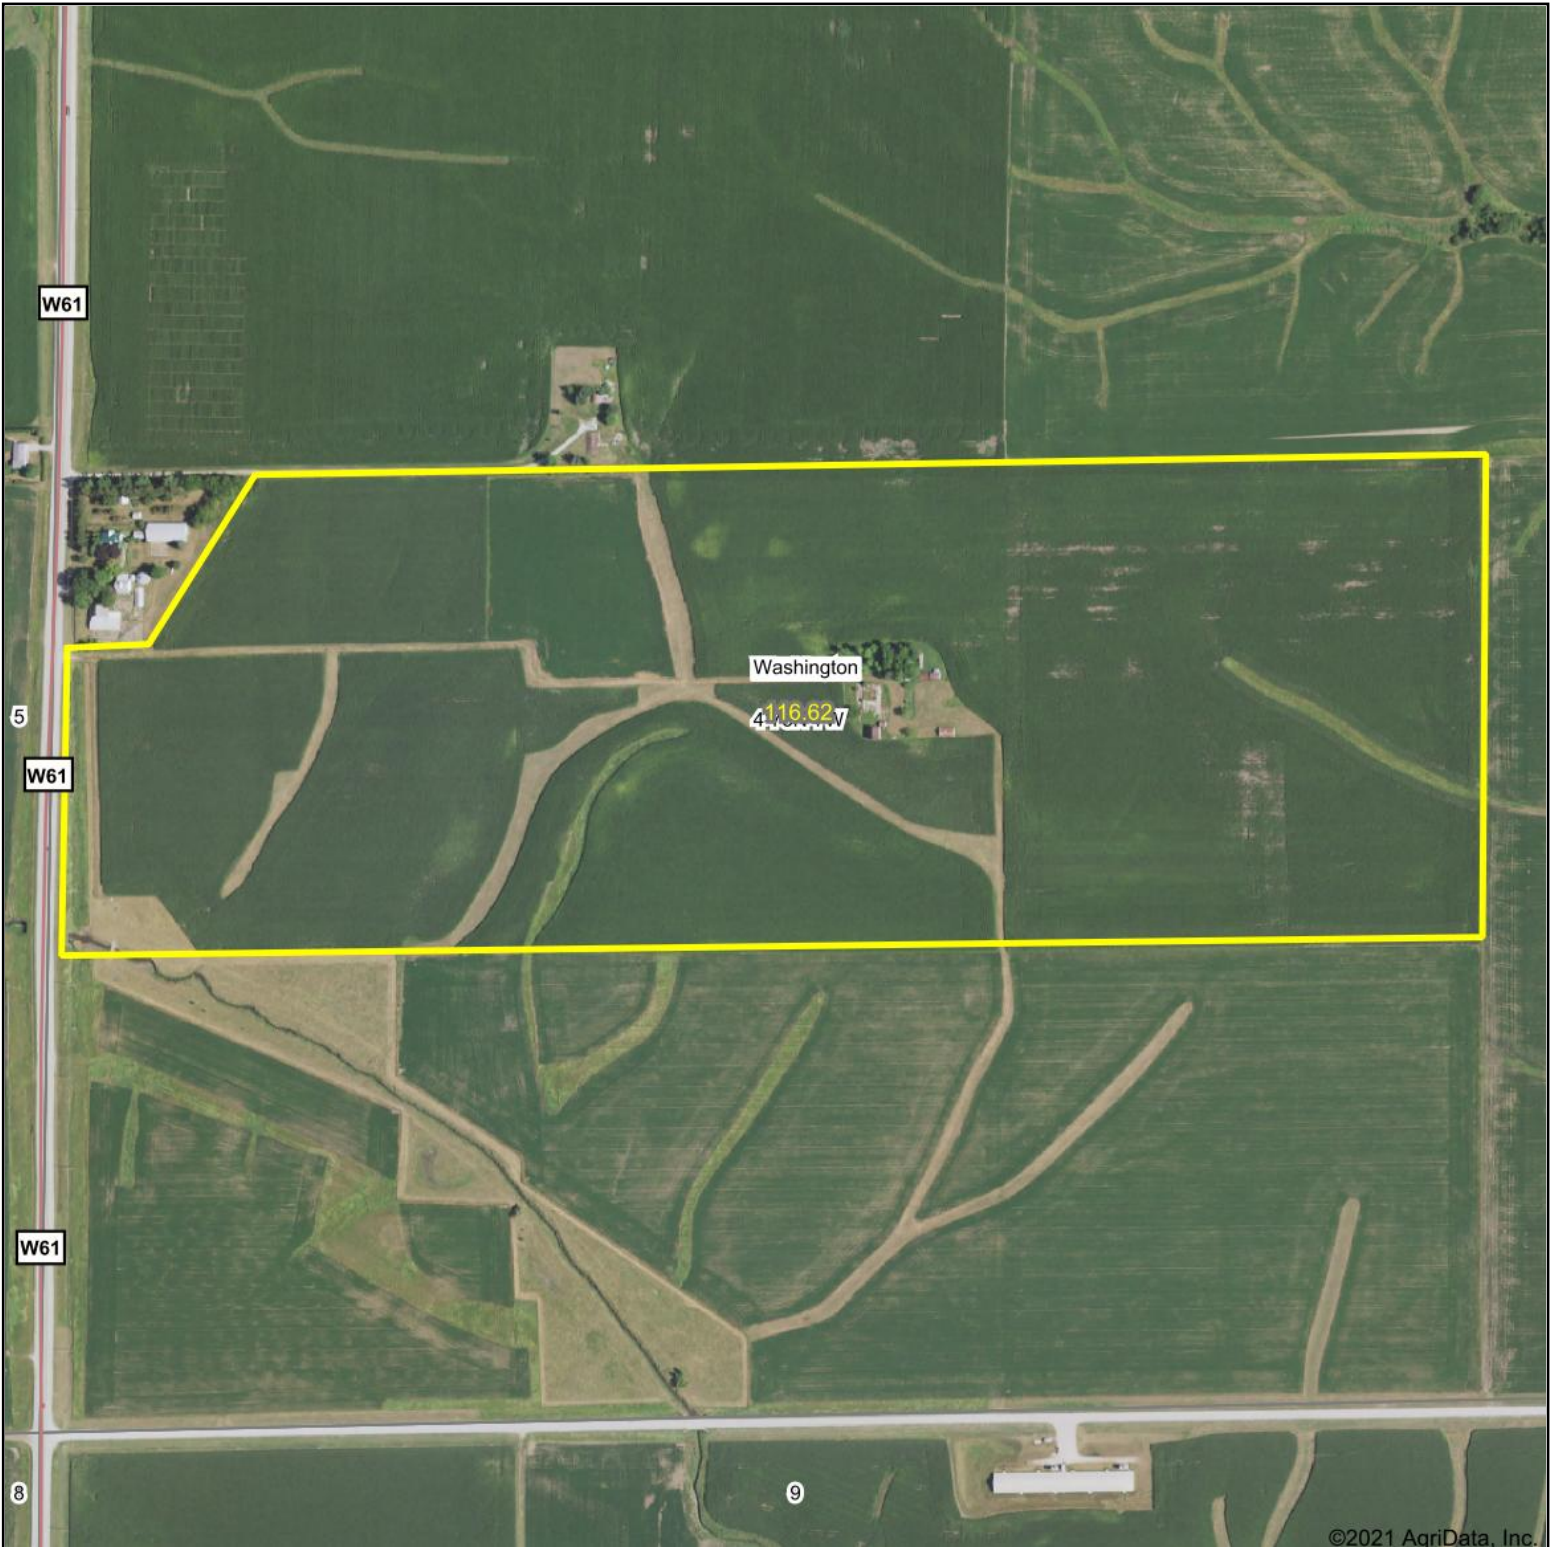

# Aerial Map

Map Center: 41° 19' 43.18, -91° 40' 13.83

**4-75N-7W**  
**Washington County**  
**Iowa**