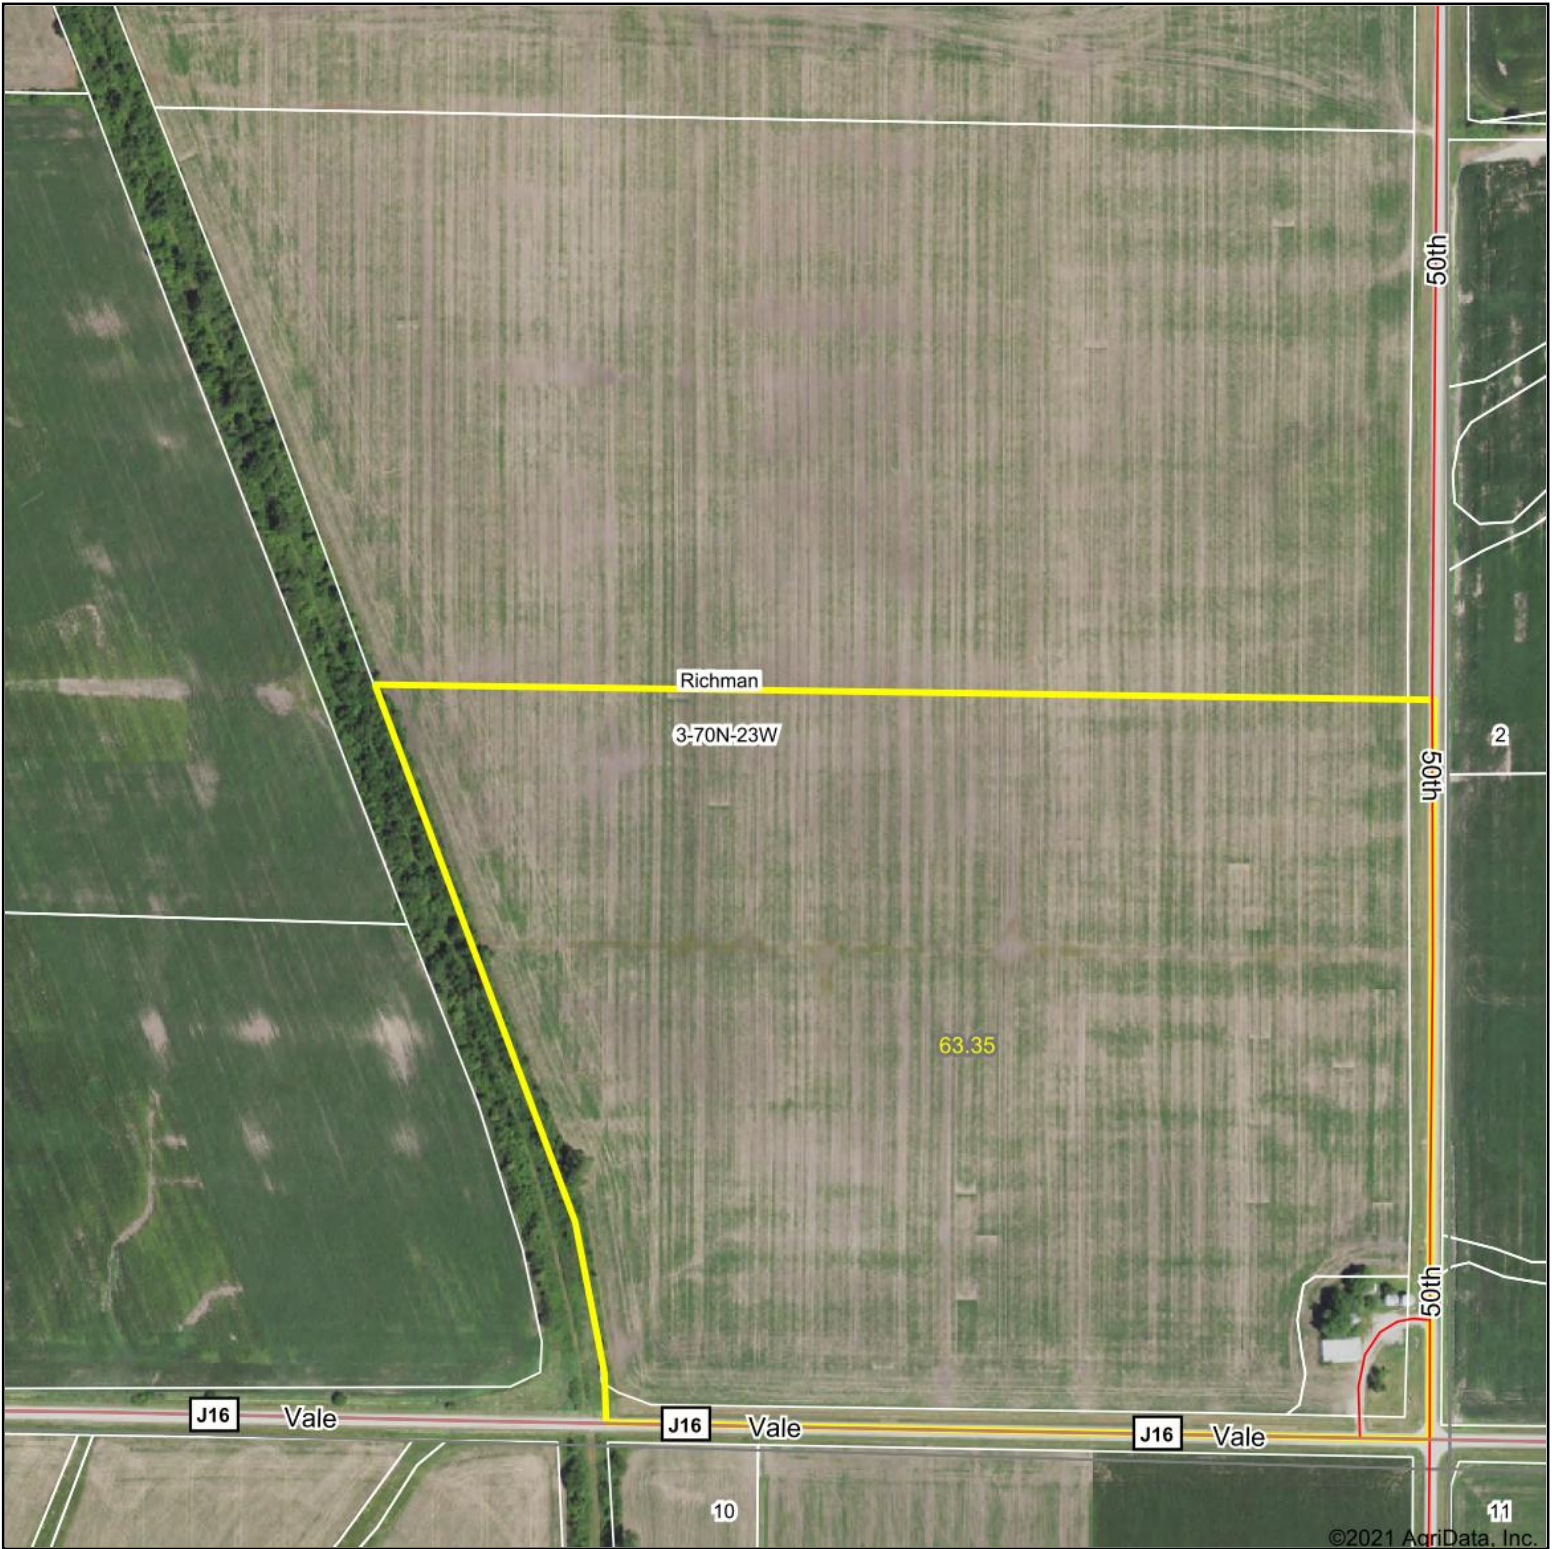

Tract 1 FSA Aerial Map

Map Center: 40° 53' 16.96, -93° 29' 6.99

3-70N-23W
Wayne County
Iowa

10/5/2021

Field borders provided by Farm Service Agency as of 5/21/2008.