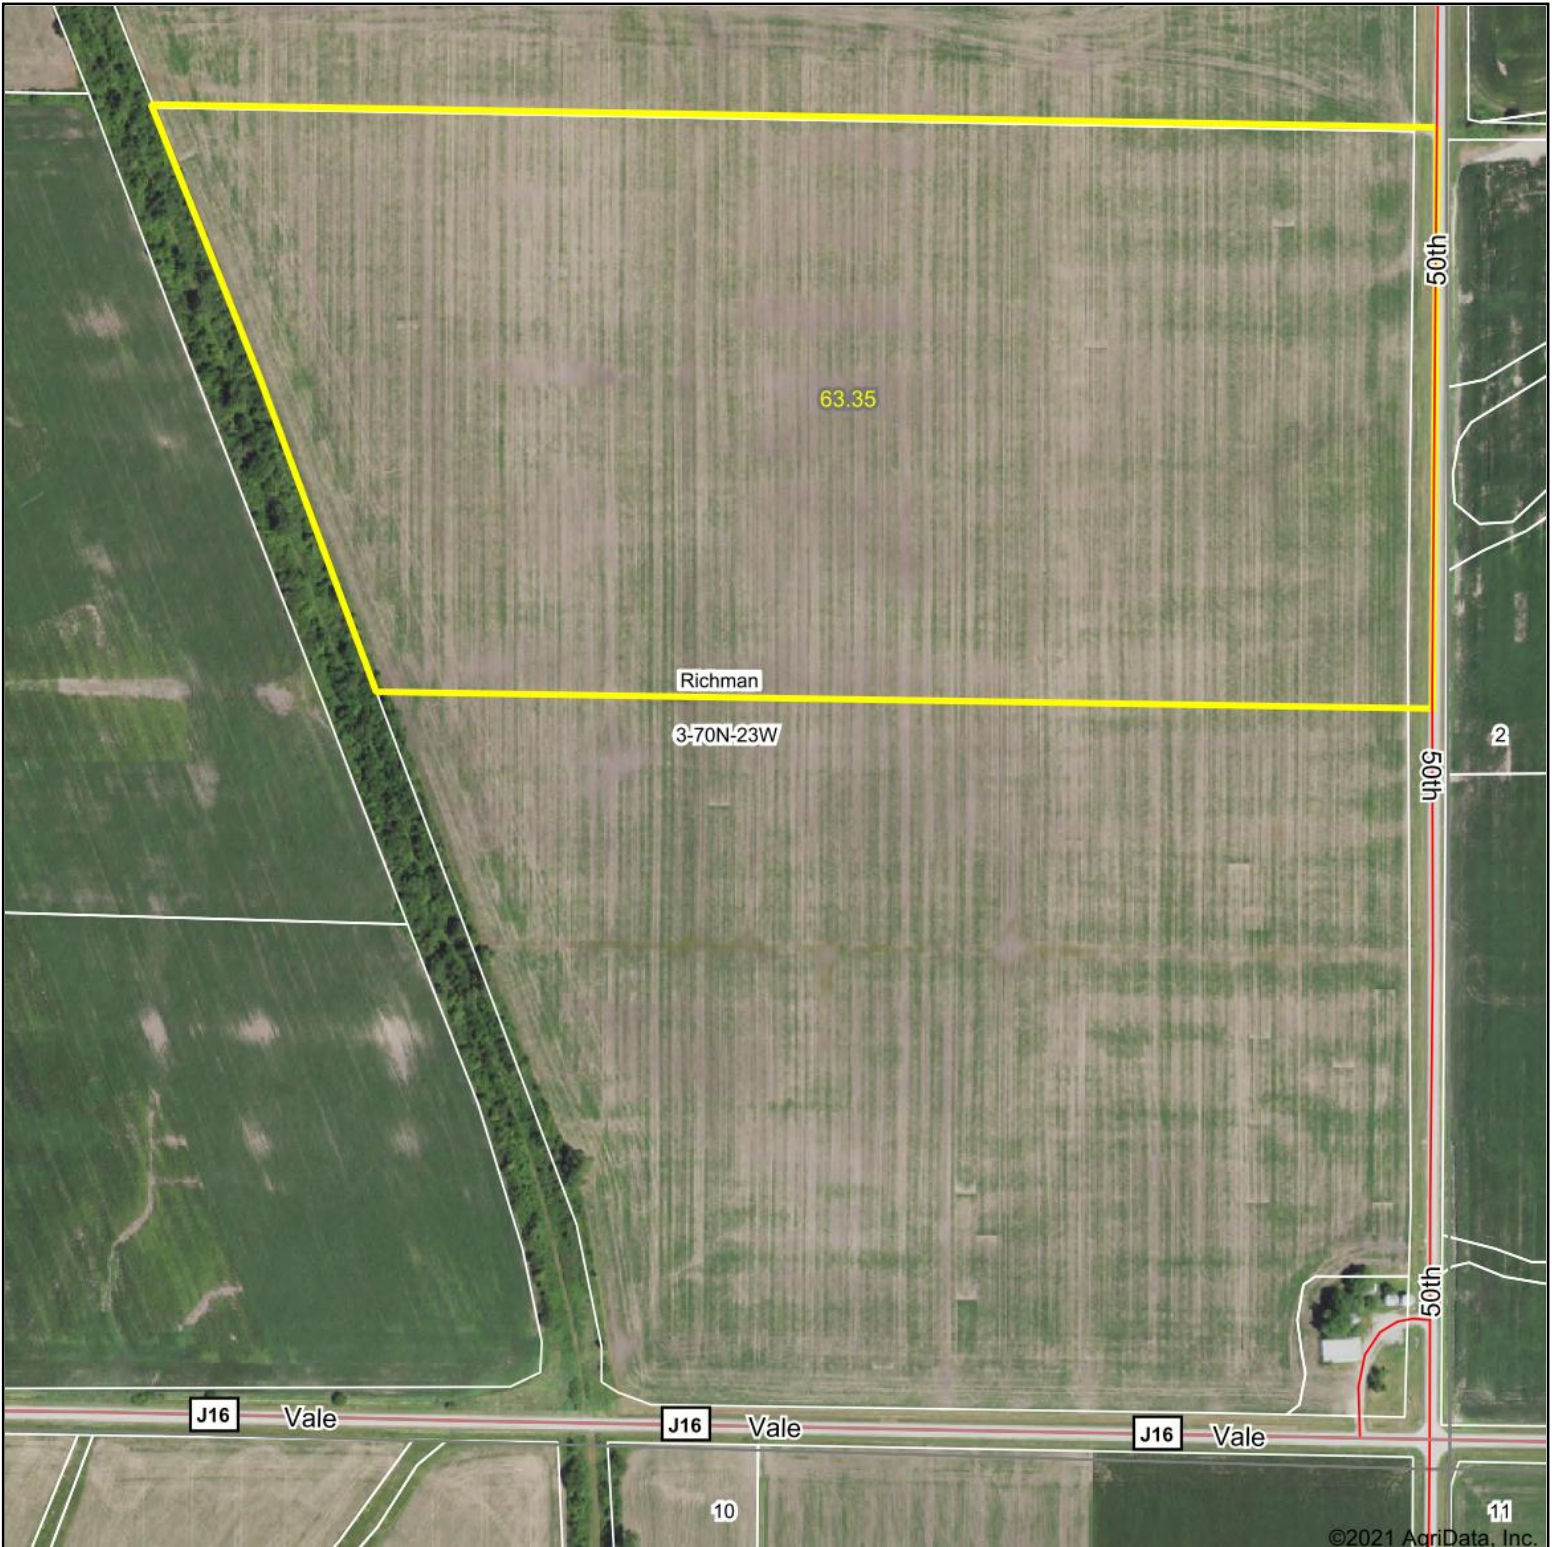

Tract 2 FSA Aerial Map

©2021 AgriData, Inc.

Map Center: 40° 53' 16.96, -93° 29' 6.99

3-70N-23W
Wayne County
Iowa

10/5/2021

© AgriData, Inc. 2021 www.AgriDataInc.com

Field borders provided by Farm Service Agency as of 5/21/2008.