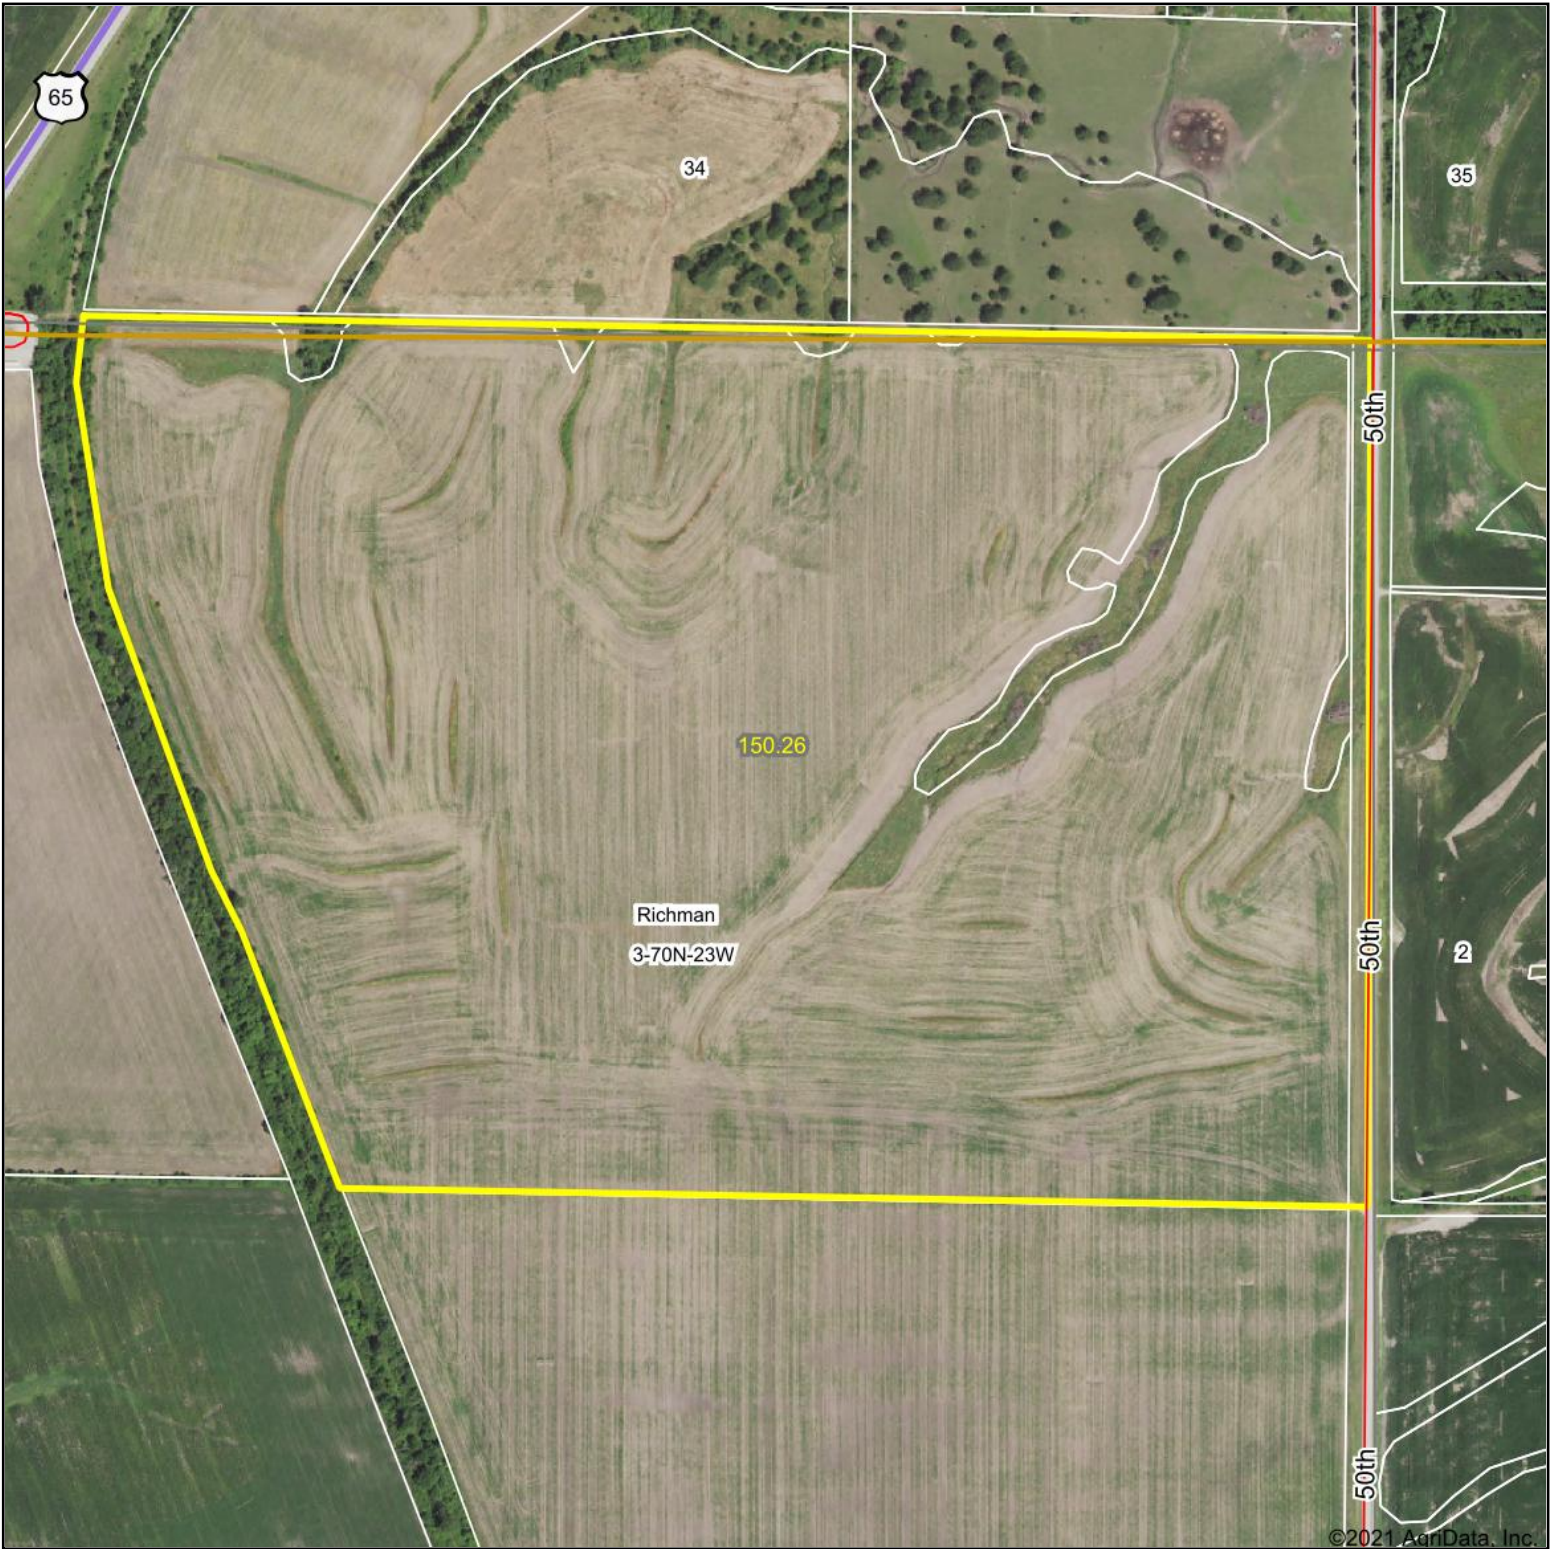

Tract 3 FSA Aerial Map

Map Center: 40° 53' 40.57, -93° 29' 9.23

3-70N-23W
Wayne County
Iowa

10/5/2021