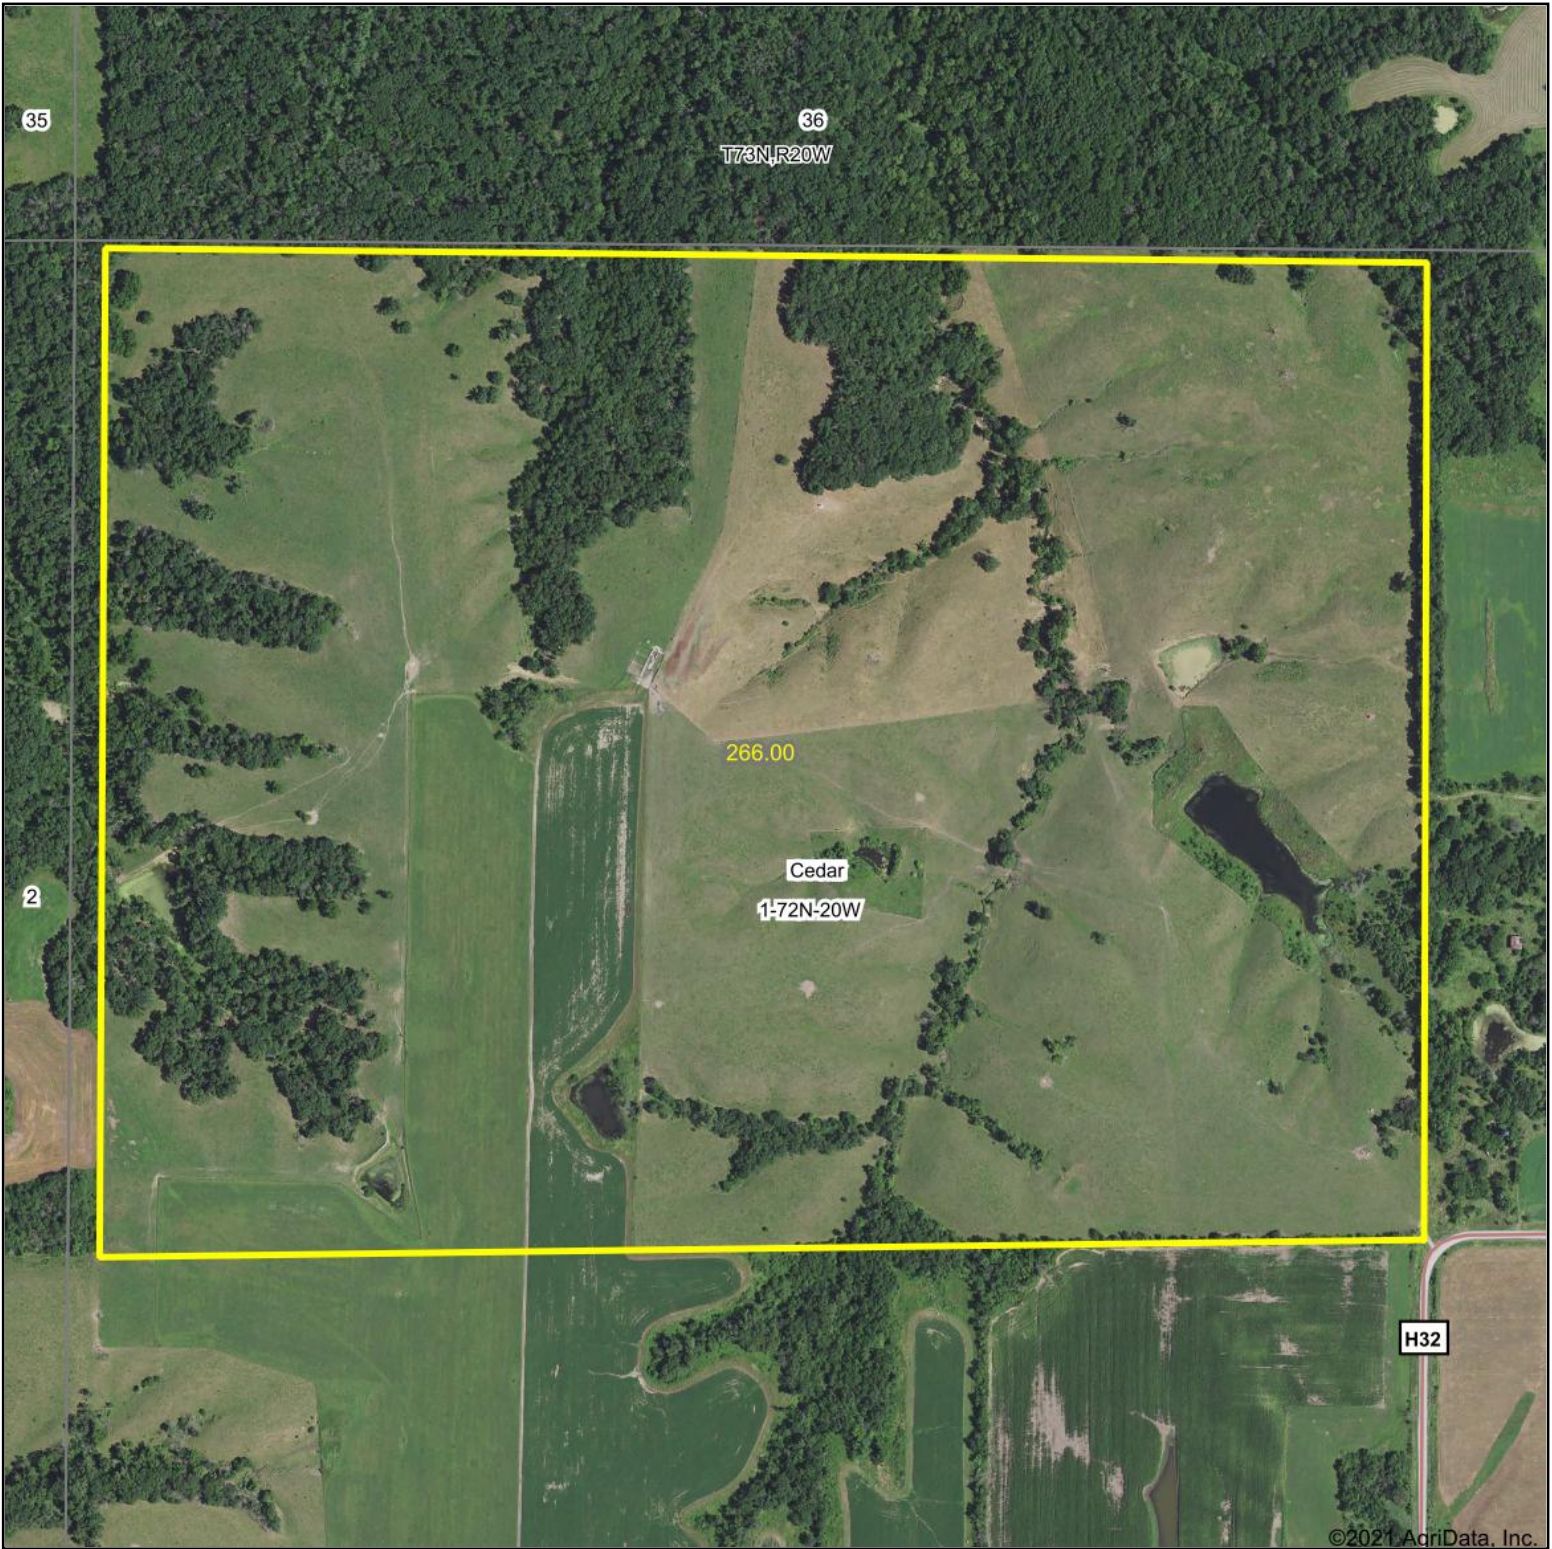

Aerial Map

Map Center: 41° 4.2035', -93° 6.6163'

1-72N-20W
Lucas County
Iowa

10/26/2021

© AgriData, Inc. 2021 www.AgriDataInc.com