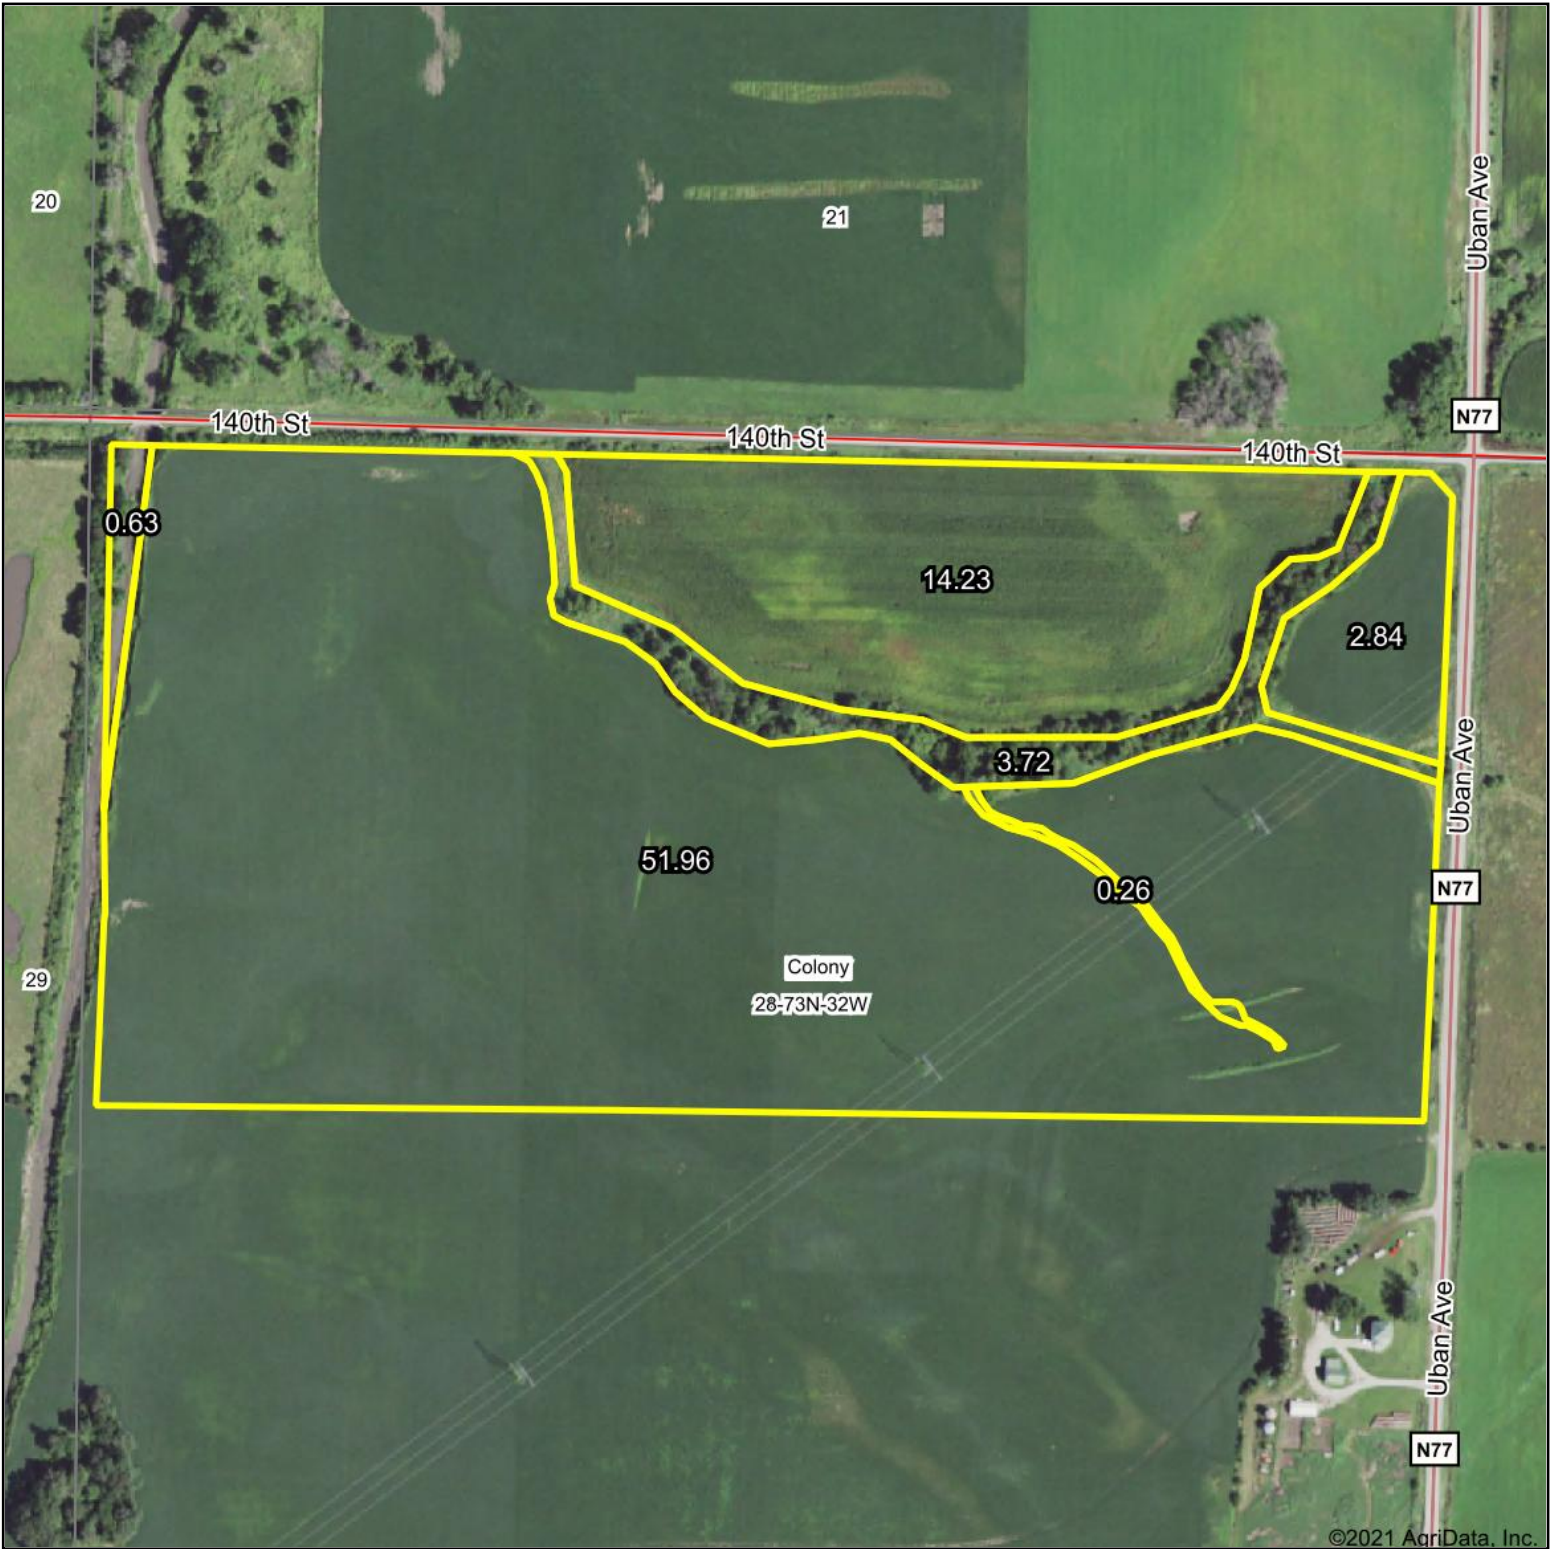

Aerial Map

Map Center: 41° 5' 54.6, -94° 32' 32.15

28-73N-32W
Adams County
Iowa

10/8/2021

© AgriData, Inc. 2021 www.AgriDataInc.com