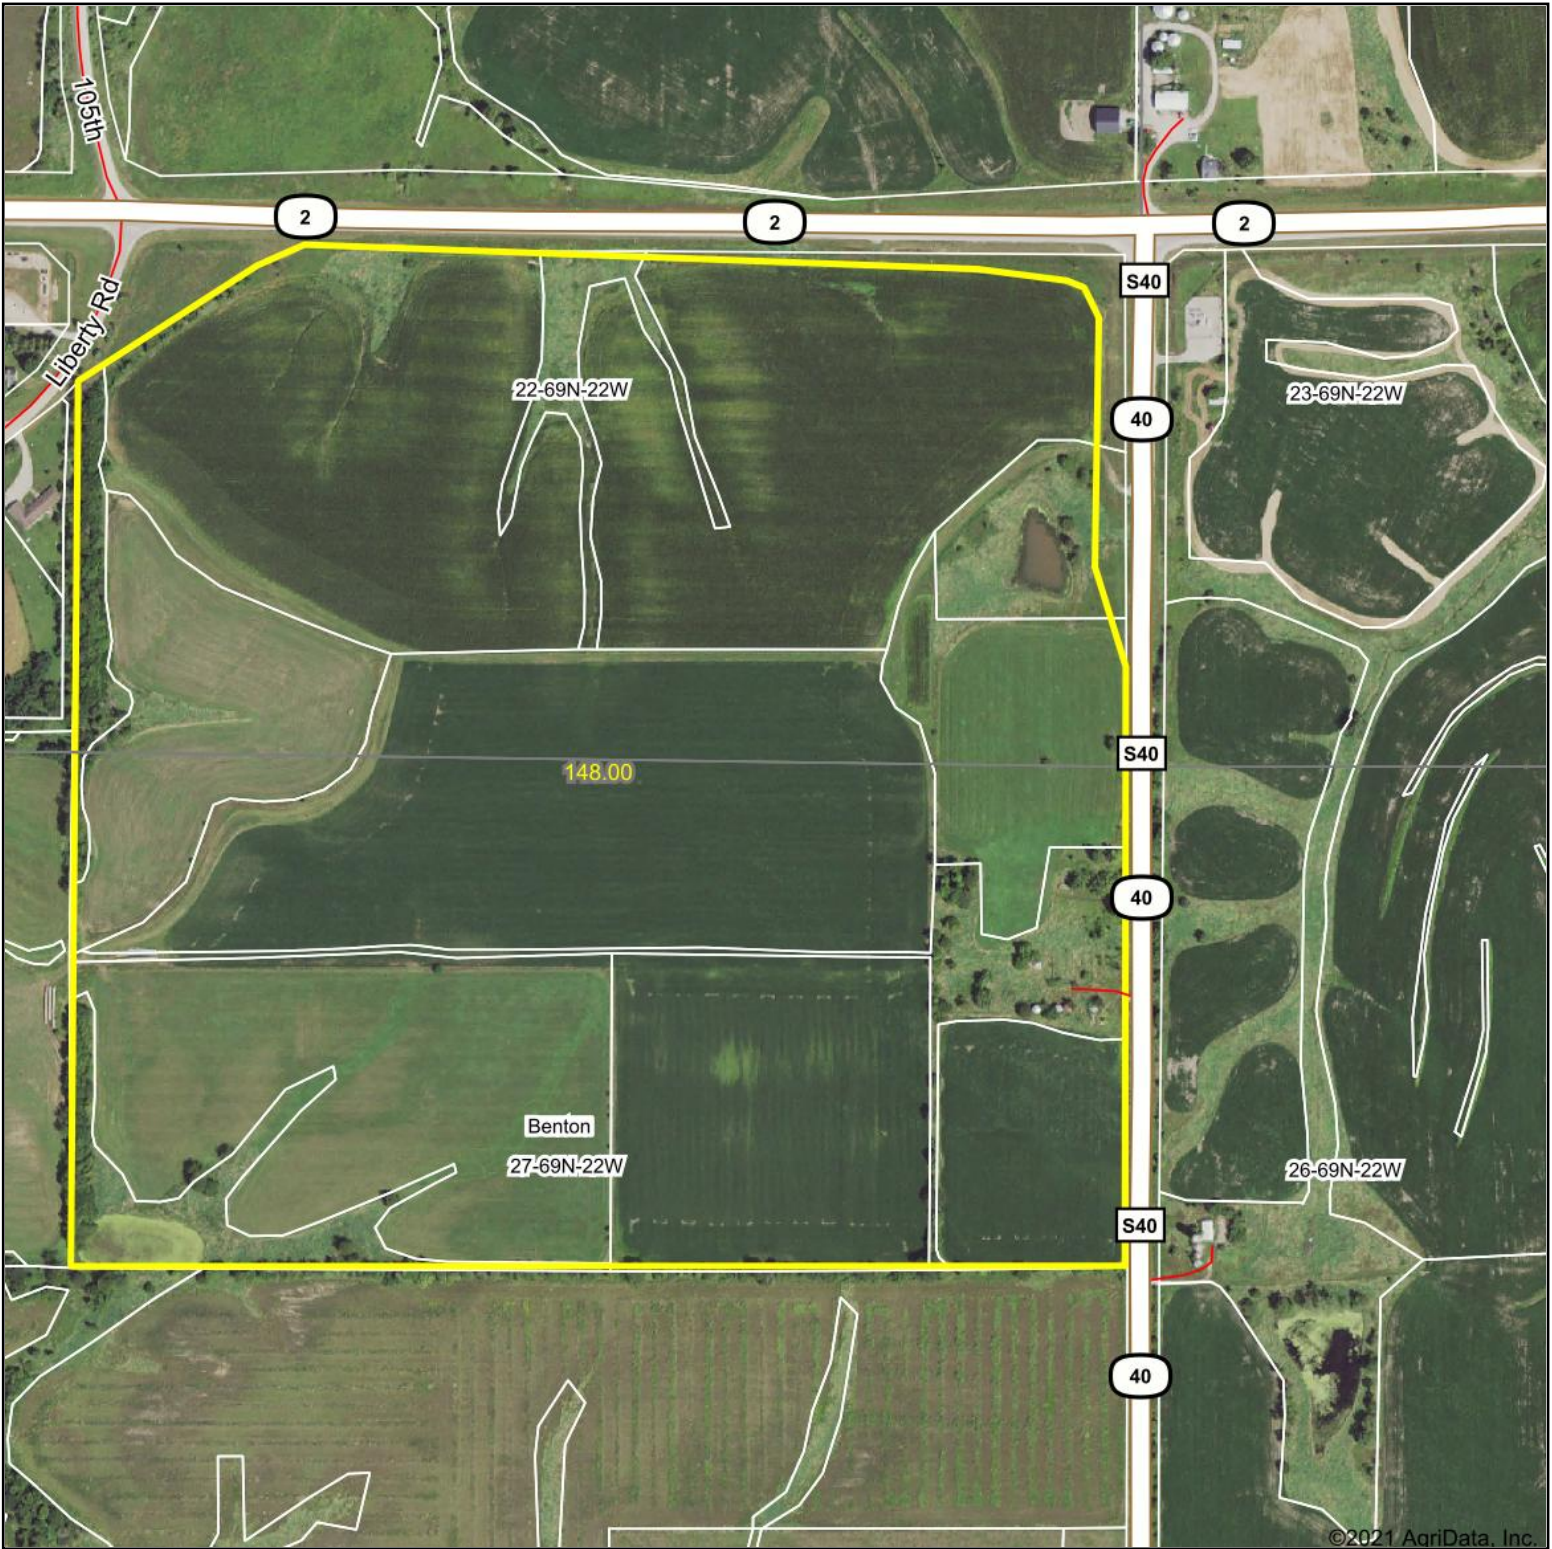

# Aerial Map

Map Center: 40° 45' 11.15, -93° 22' 6.67

**27-69N-22W**  
**Wayne County**  
**Iowa**

12/16/2021