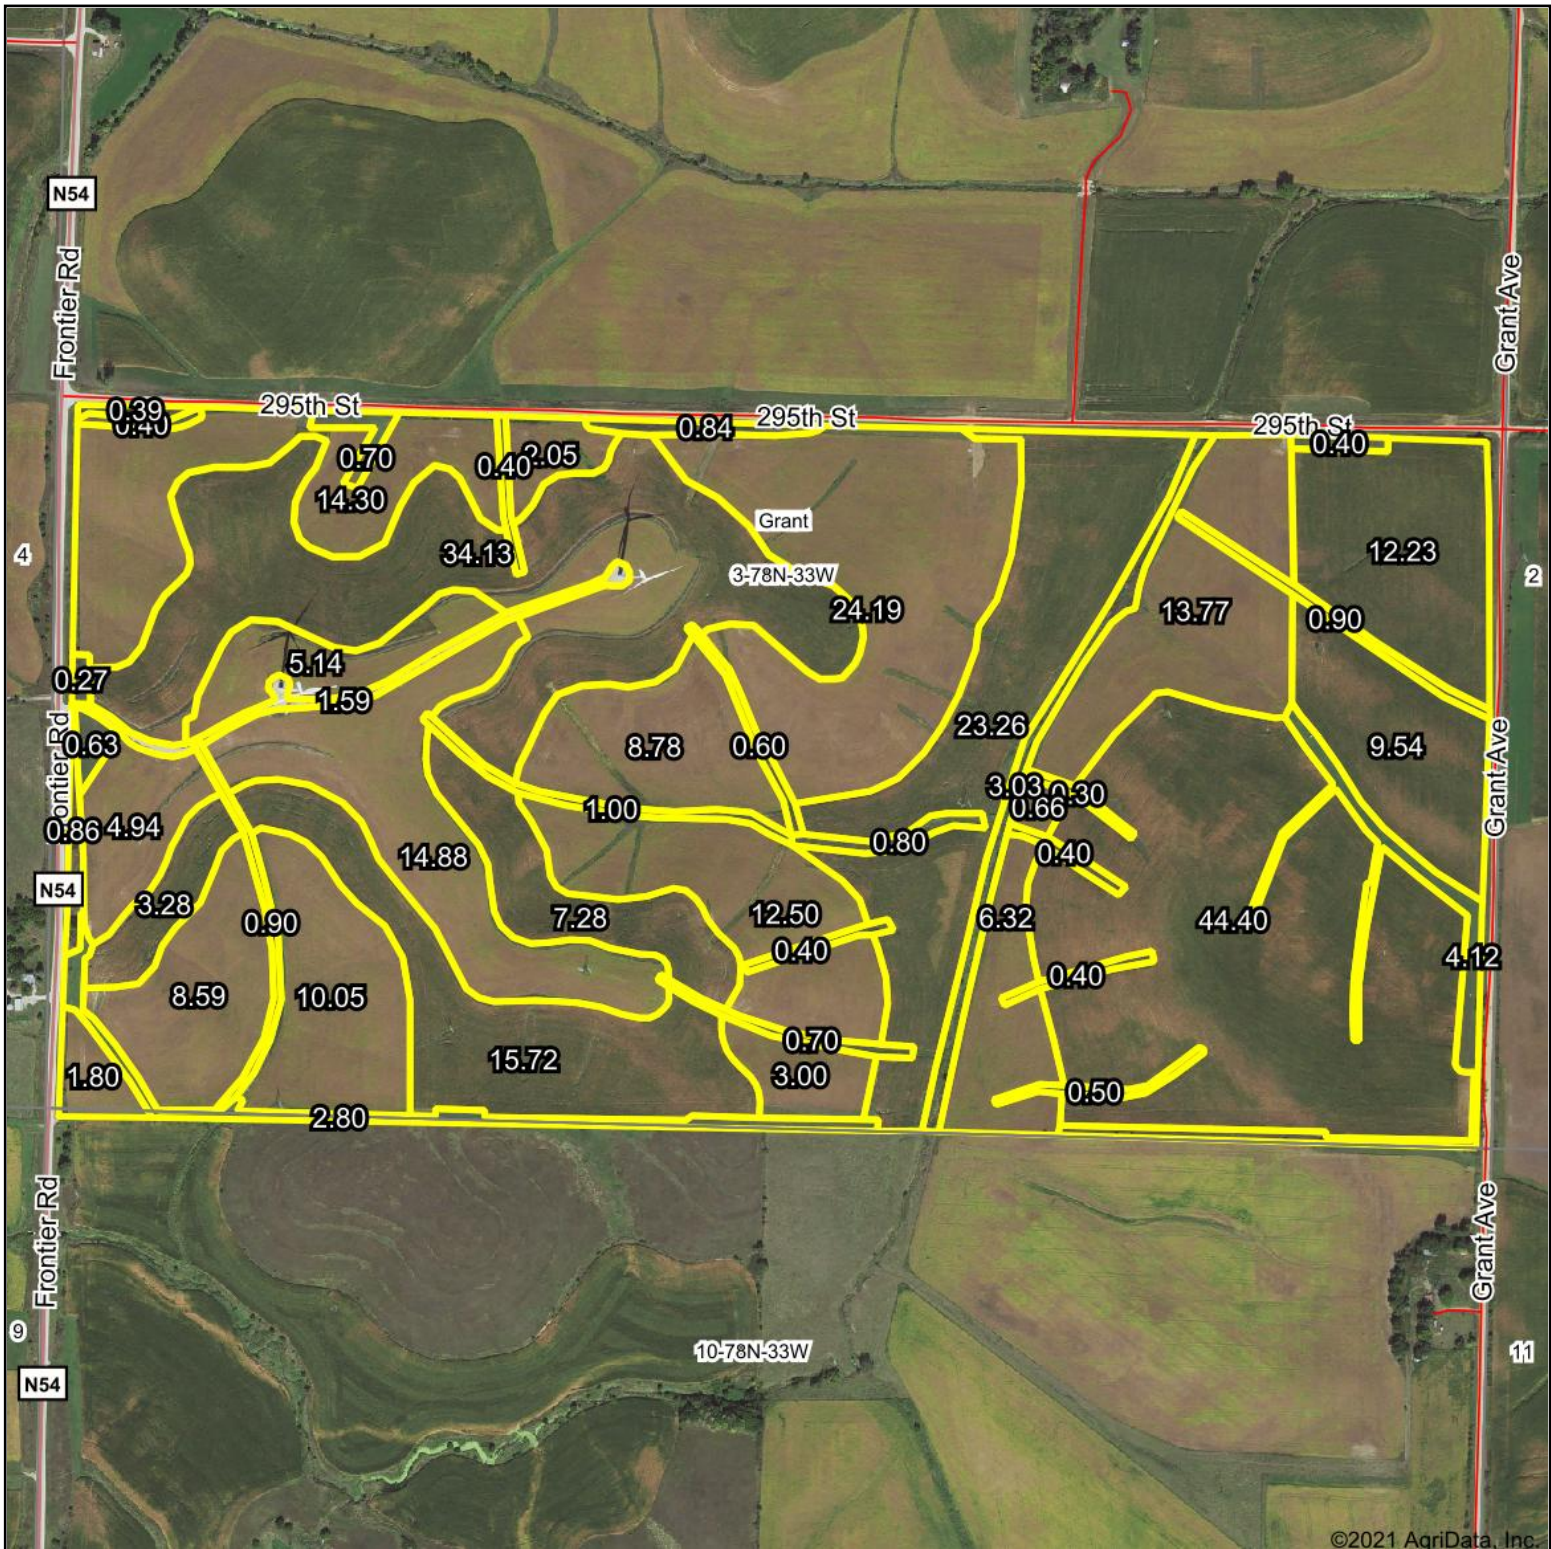

Aerial Map

©2021 AgriData, Inc.

Map Center: 41° 34' 46.99, -94° 38' 2.01

3-78N-33W
Guthrie County
Iowa

12/18/2021