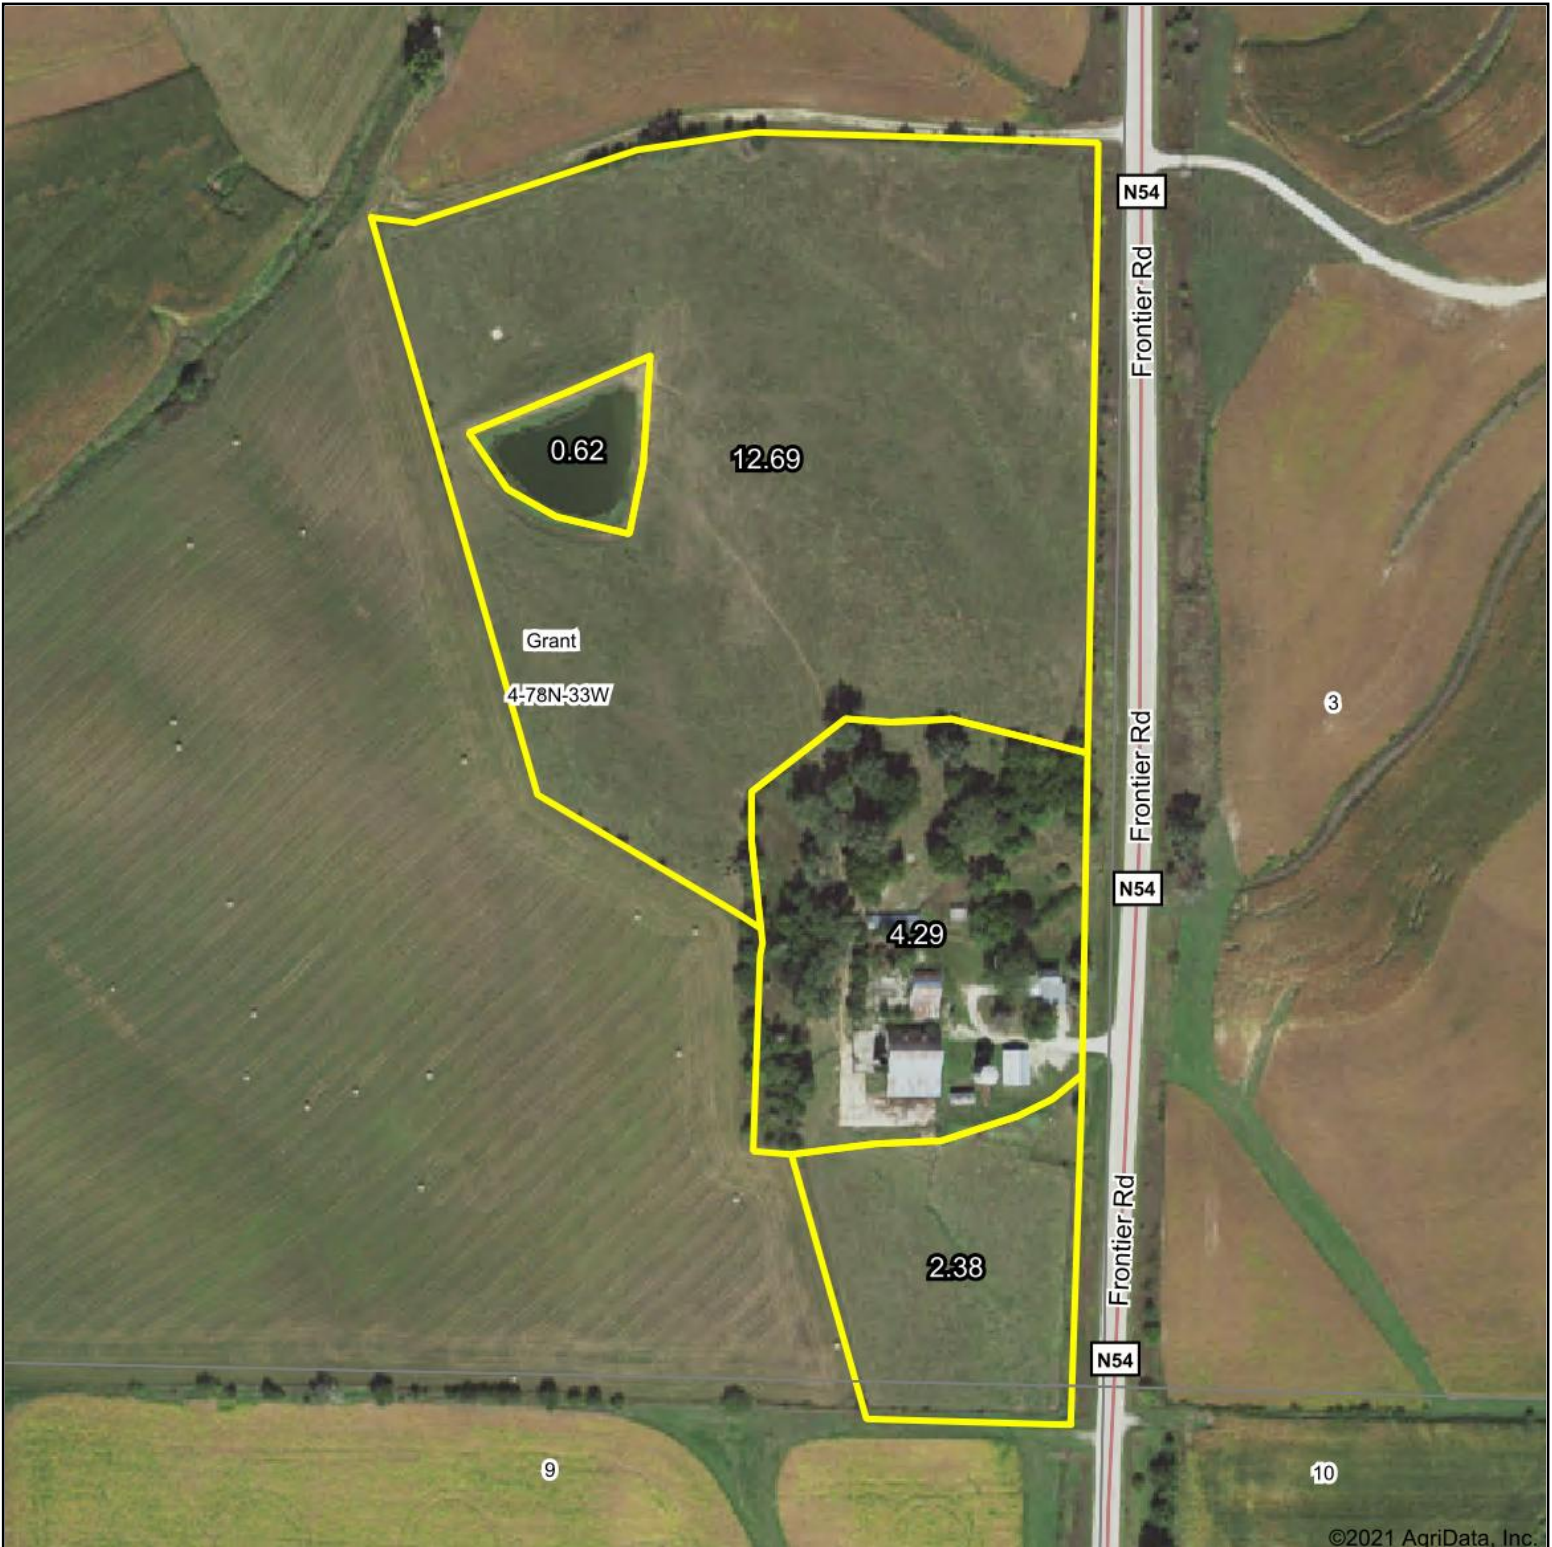

# Aerial Map

©2021 AgriData, Inc.

Map Center: 41° 34' 41.73, -94° 38' 42.12

**4-78N-33W**  
**Guthrie County**  
**Iowa**

12/15/2021

© AgriData, Inc. 2021 www.AgriDataInc.com