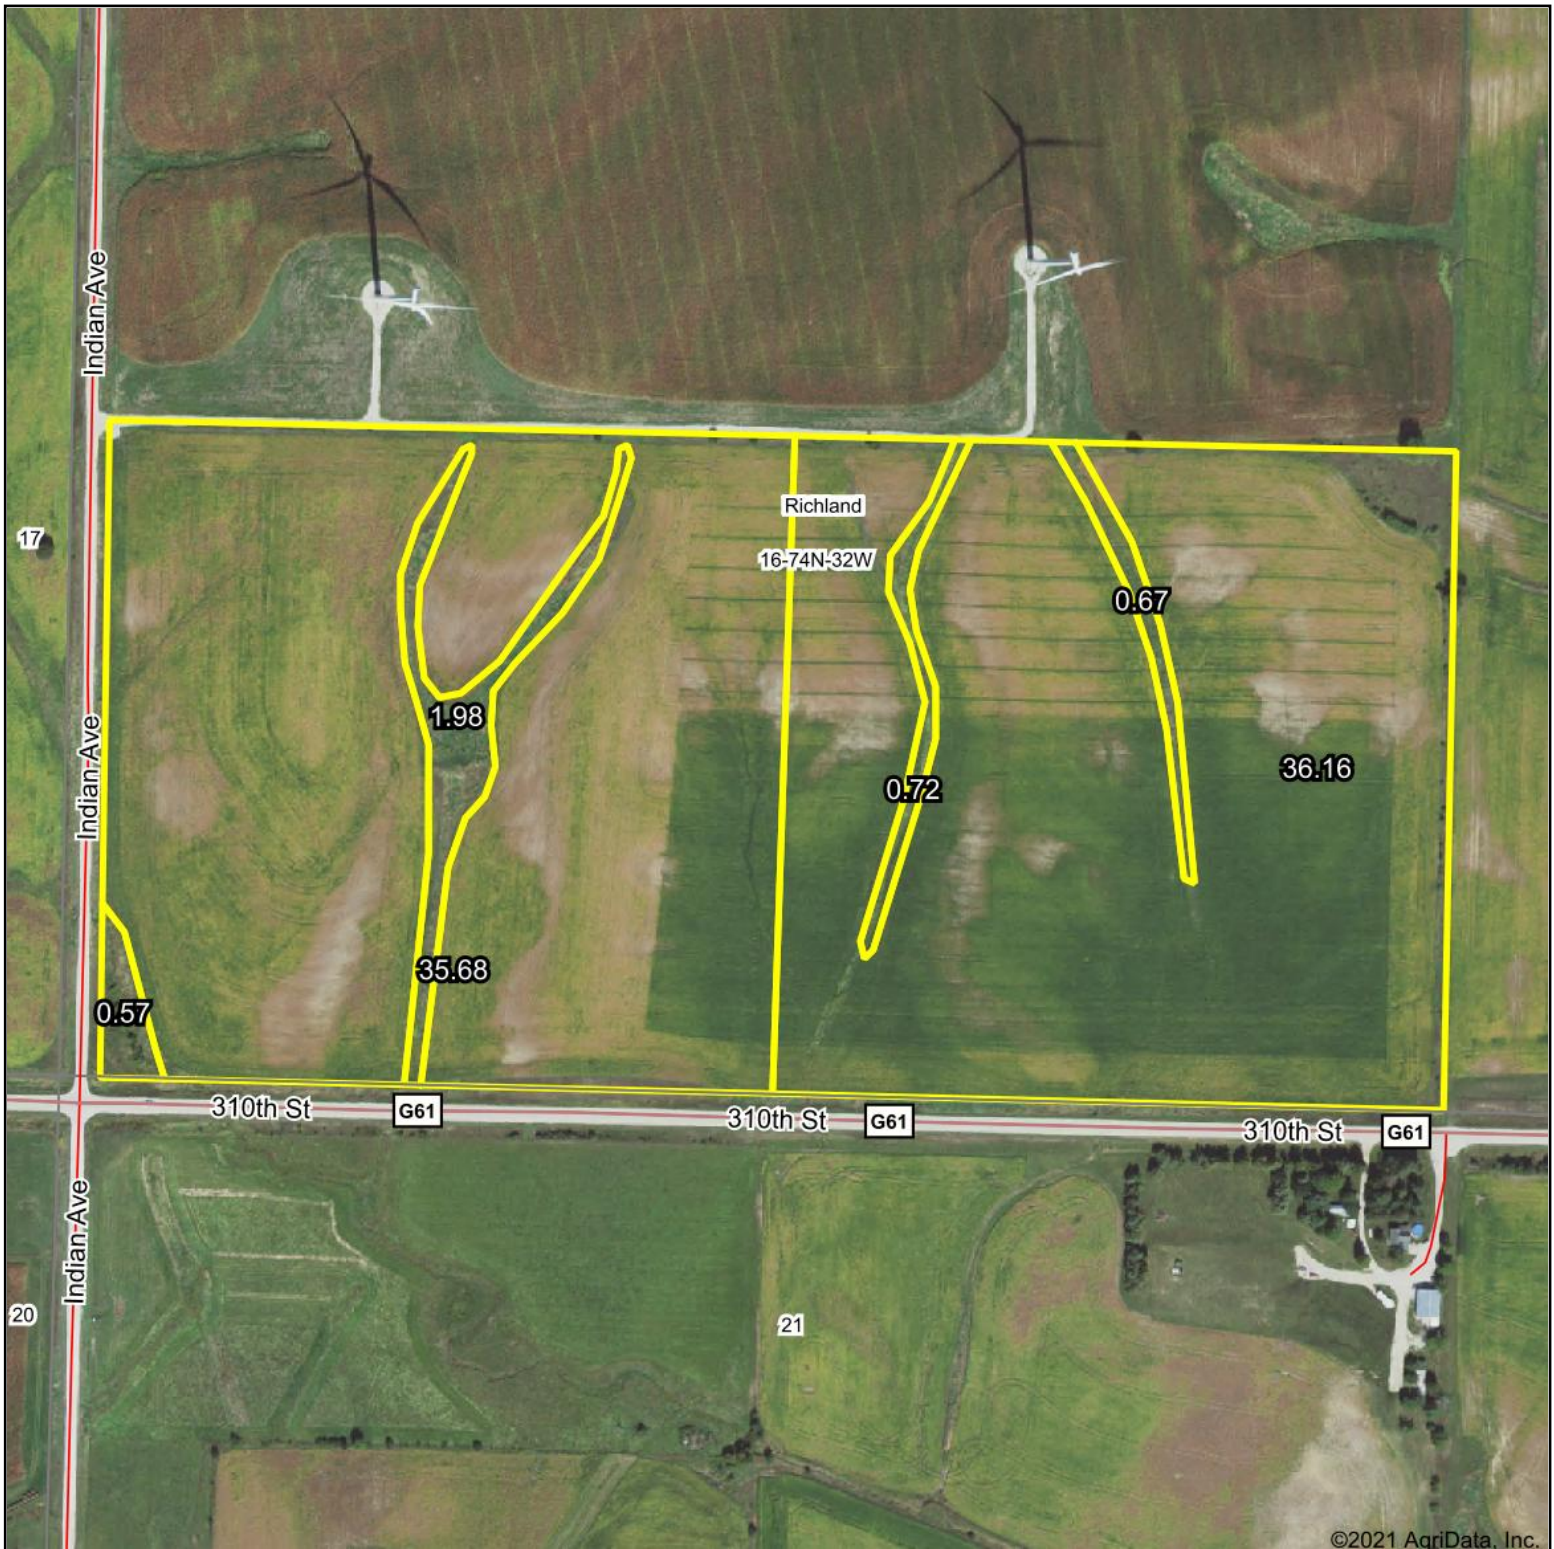

# Aerial Map

Map Center: 41° 12' 10.56, -94° 32' 31.75

**16-74N-32W**  
**Adair County**  
**Iowa**

12/14/2021