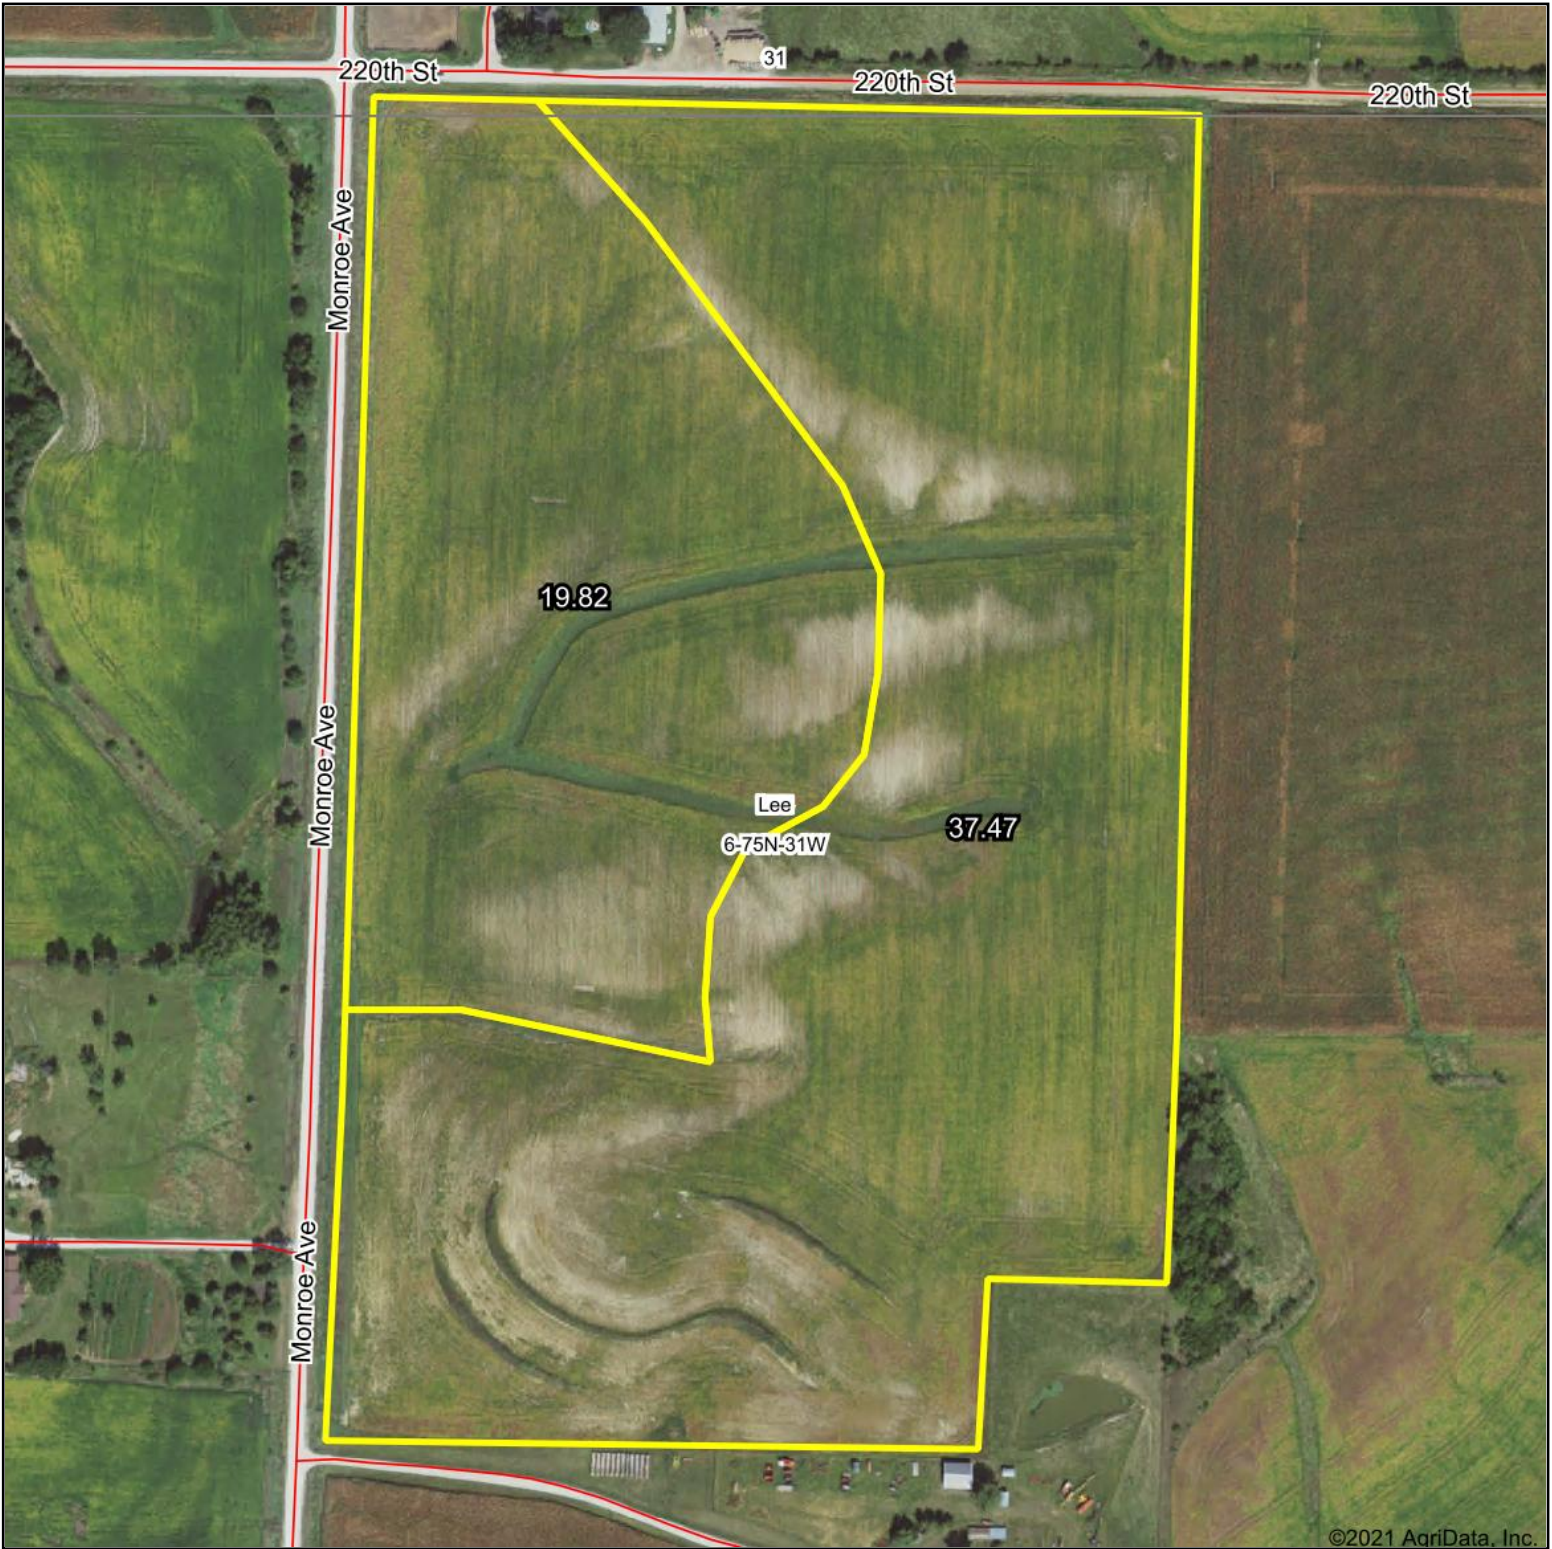

Aerial Map

Map Center: 41° 19' 41.42, -94° 27' 35.16

6-75N-31W
Adair County
Iowa

12/14/2021