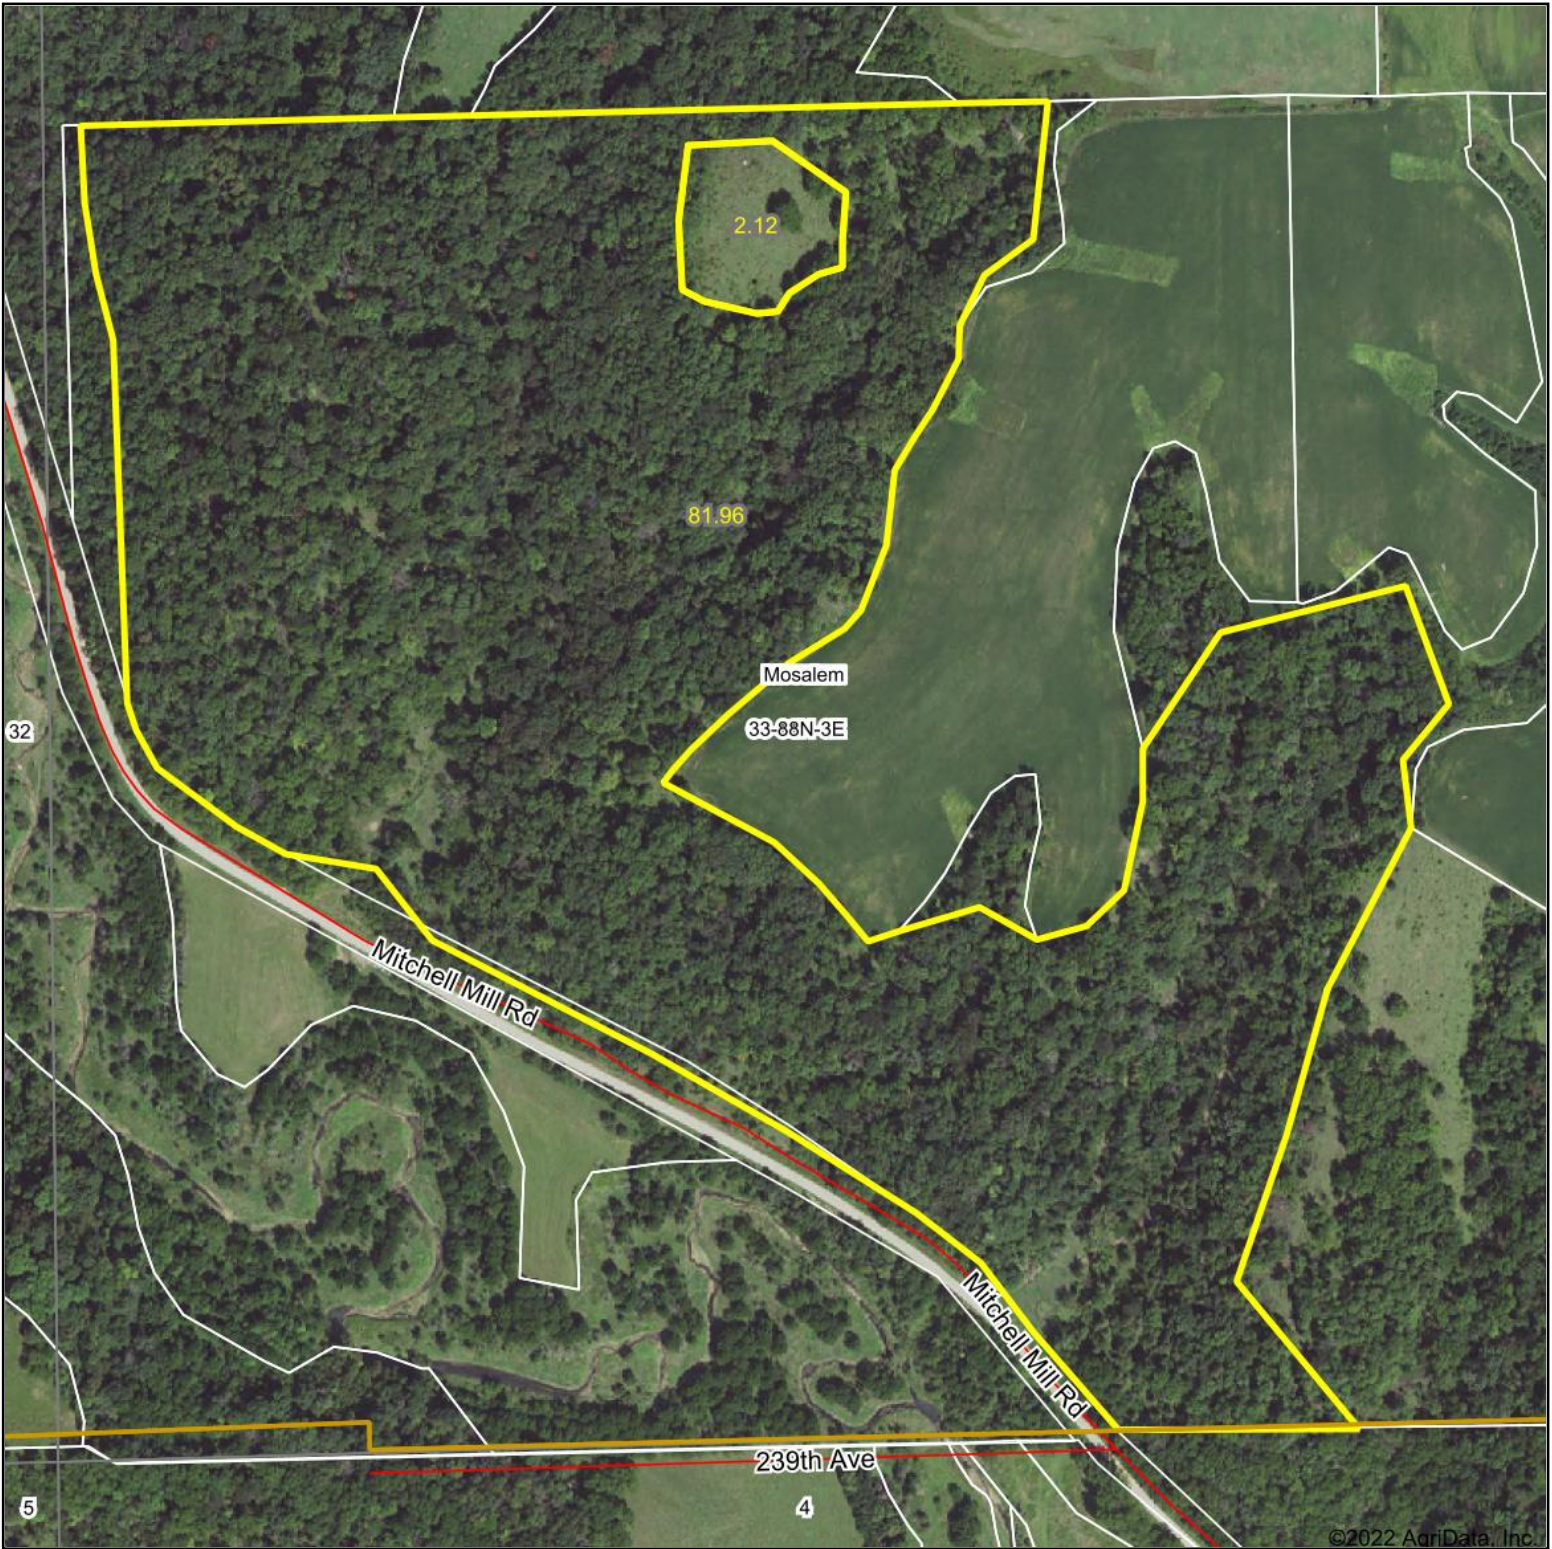

# FSA Aerial Map

Map Center: 42° 23' 8.85, -90° 37' 19.17

**33-88N-3E**  
**Dubuque County**  
**Iowa**

8/2/2022

Field borders provided by Farm Service Agency as of 5/21/2008.