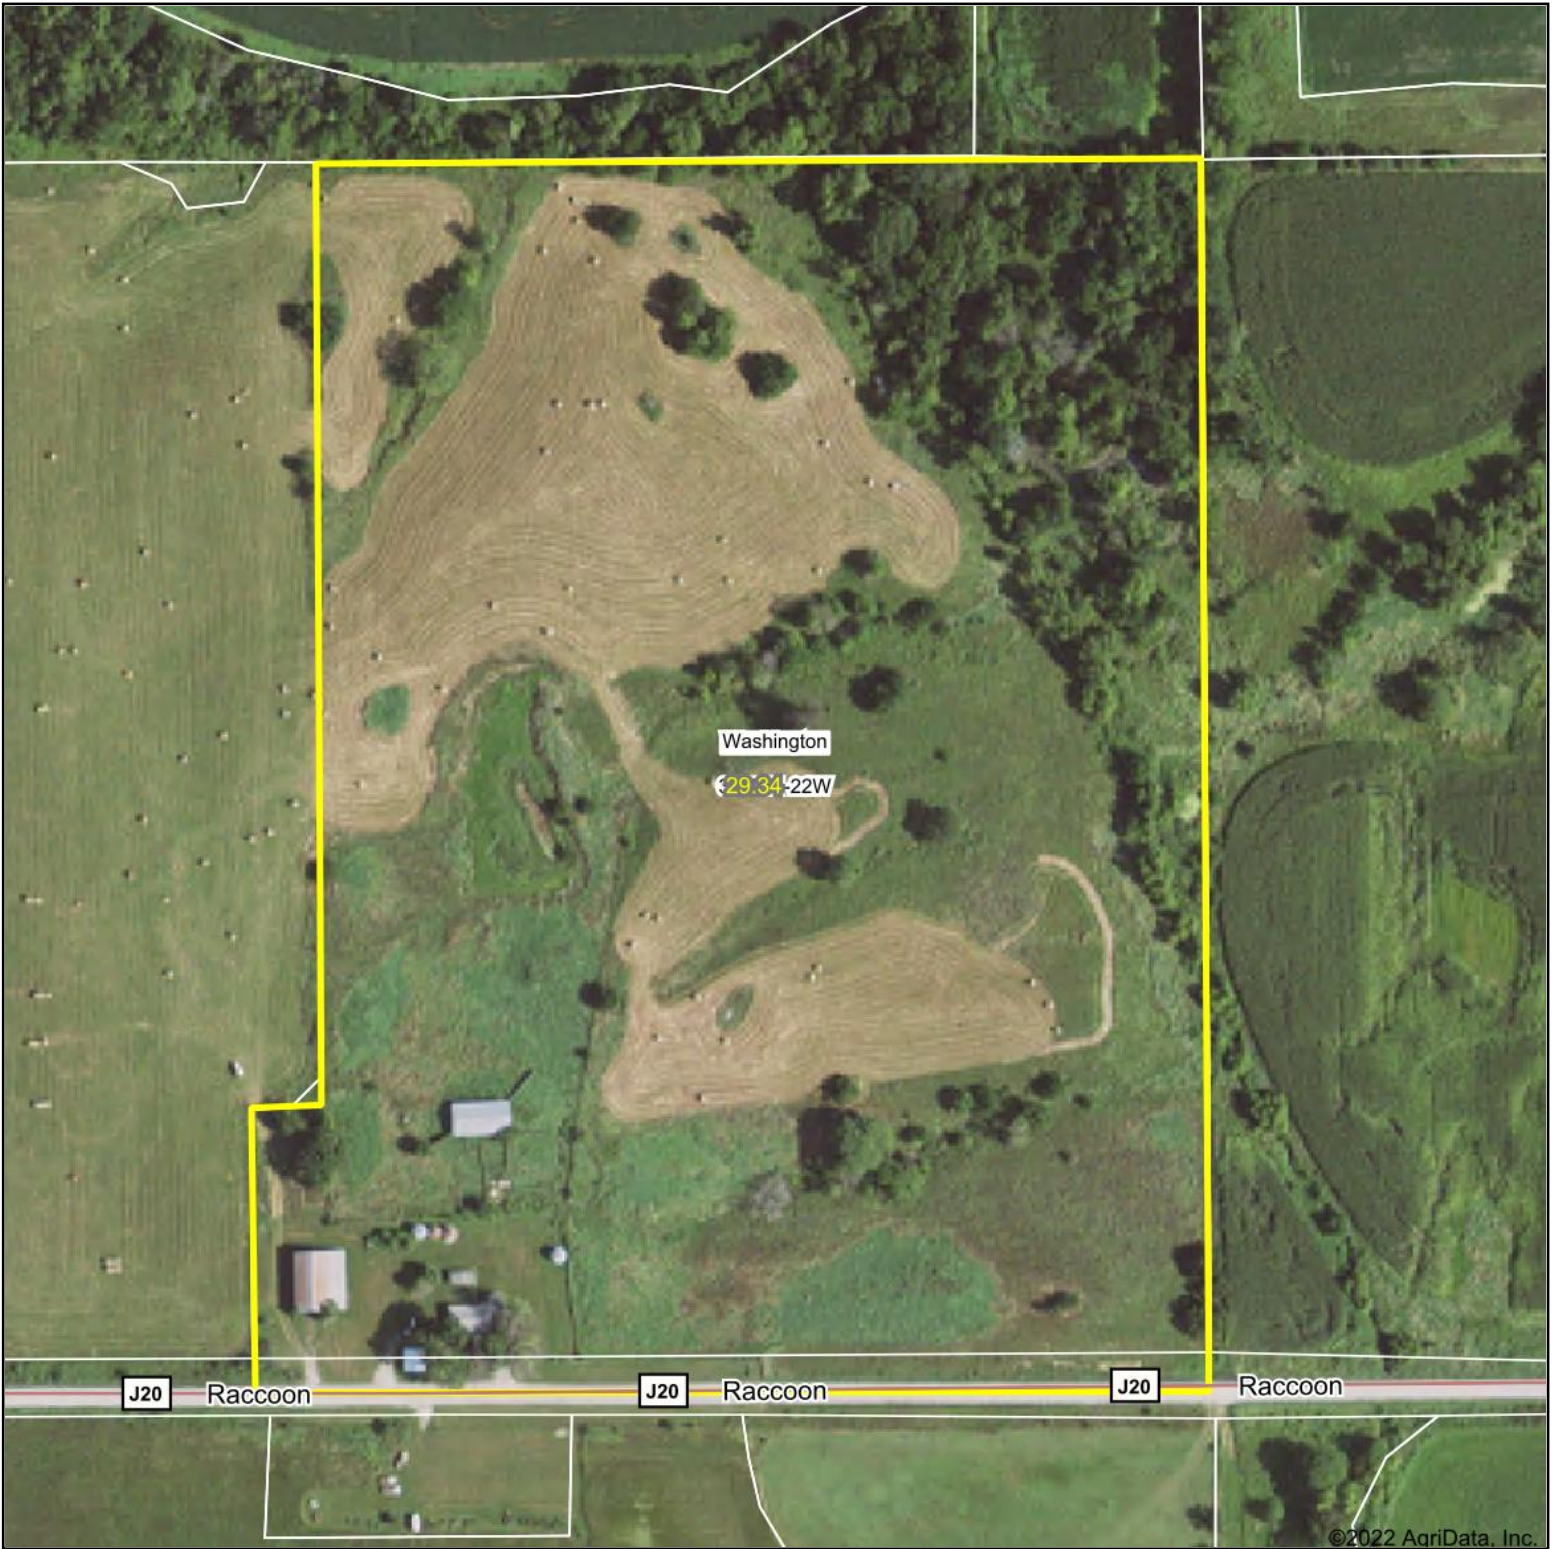

Aerial Map

Map Center: 40° 49.8896', -93° 26.0325'

30-70N-22W
Wayne County
Iowa

8/29/2022

Field borders provided by Farm Service Agency as of 5/21/2008.