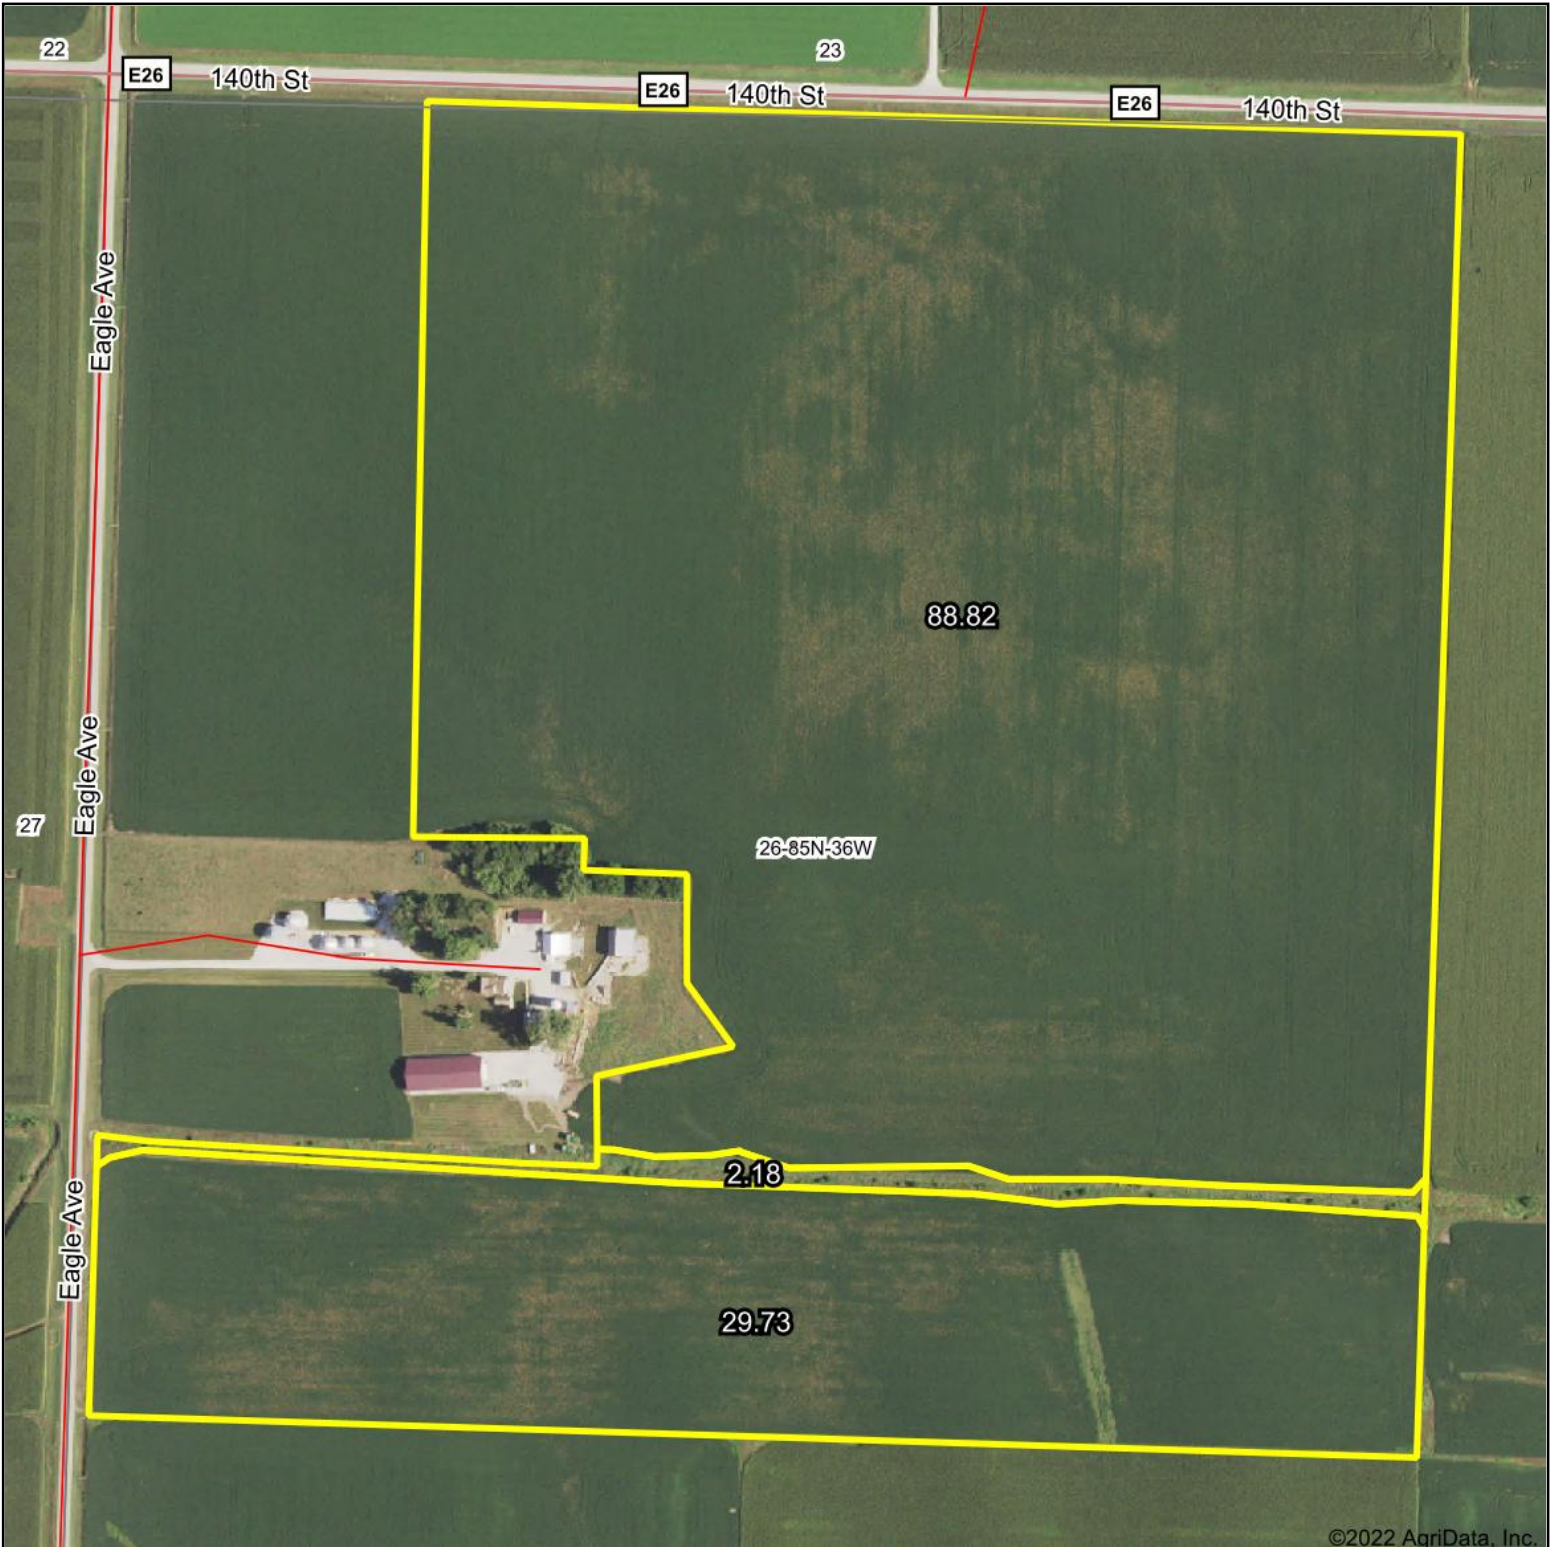

Aerial Map

Map Center: 42° 8' 56.86, -95° 0' 34.14

26-85N-36W
Carroll County
Iowa

9/13/2022