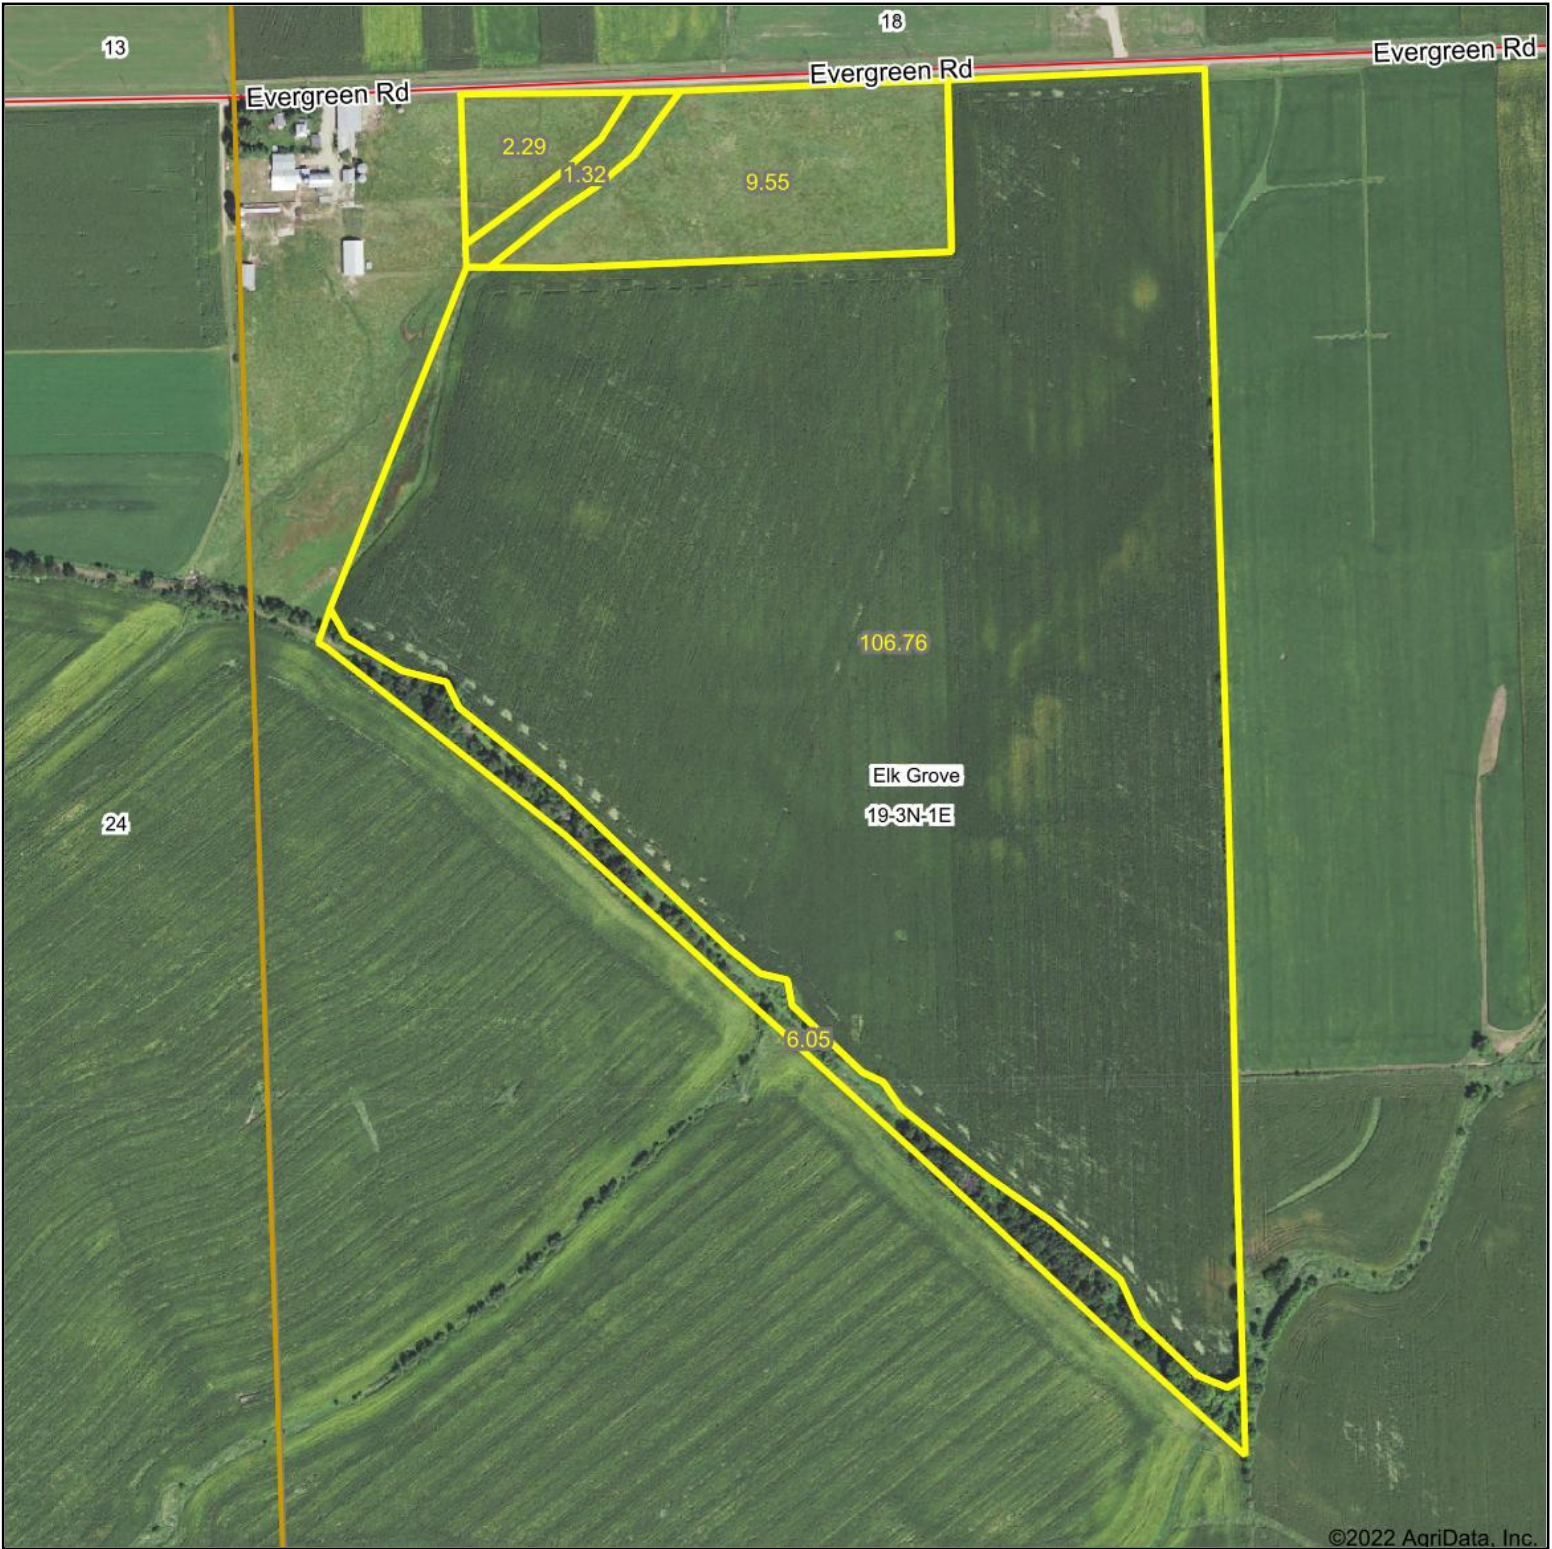

FSA Aerial Map

Map Center: 42° 43' 14.07, -90° 25' 15.74

19-3N-1E
Lafayette County
Wisconsin

8/29/2022

© AgriData, Inc. 2021 www.AgriDataInc.com