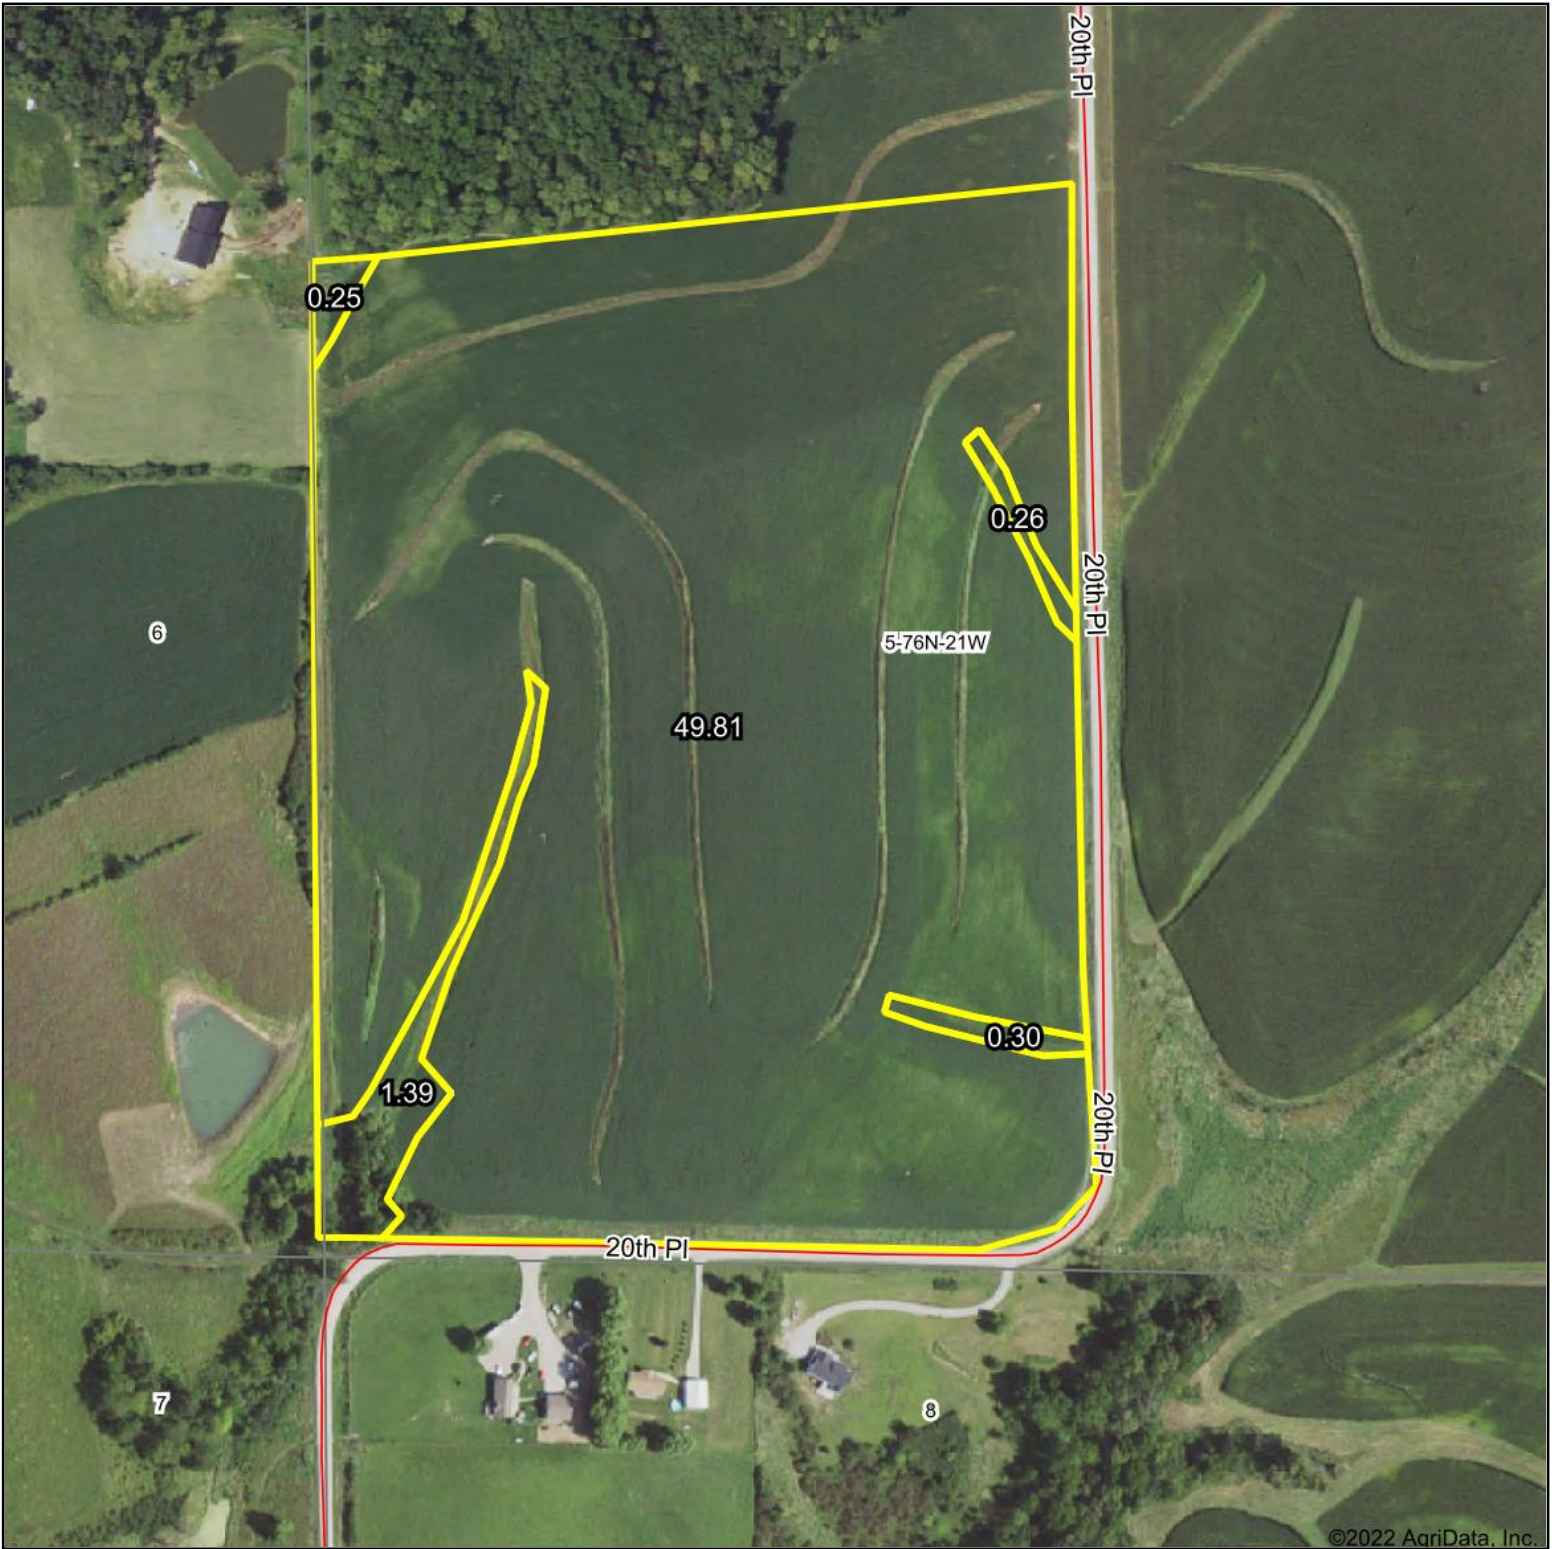

Aerial Map

Map Center: 41° 24' 33.53, -93° 18' 25.6

5-76N-21W
Marion County
Iowa

9/12/2022

© AgriData, Inc. 2021 www.AgriDataInc.com