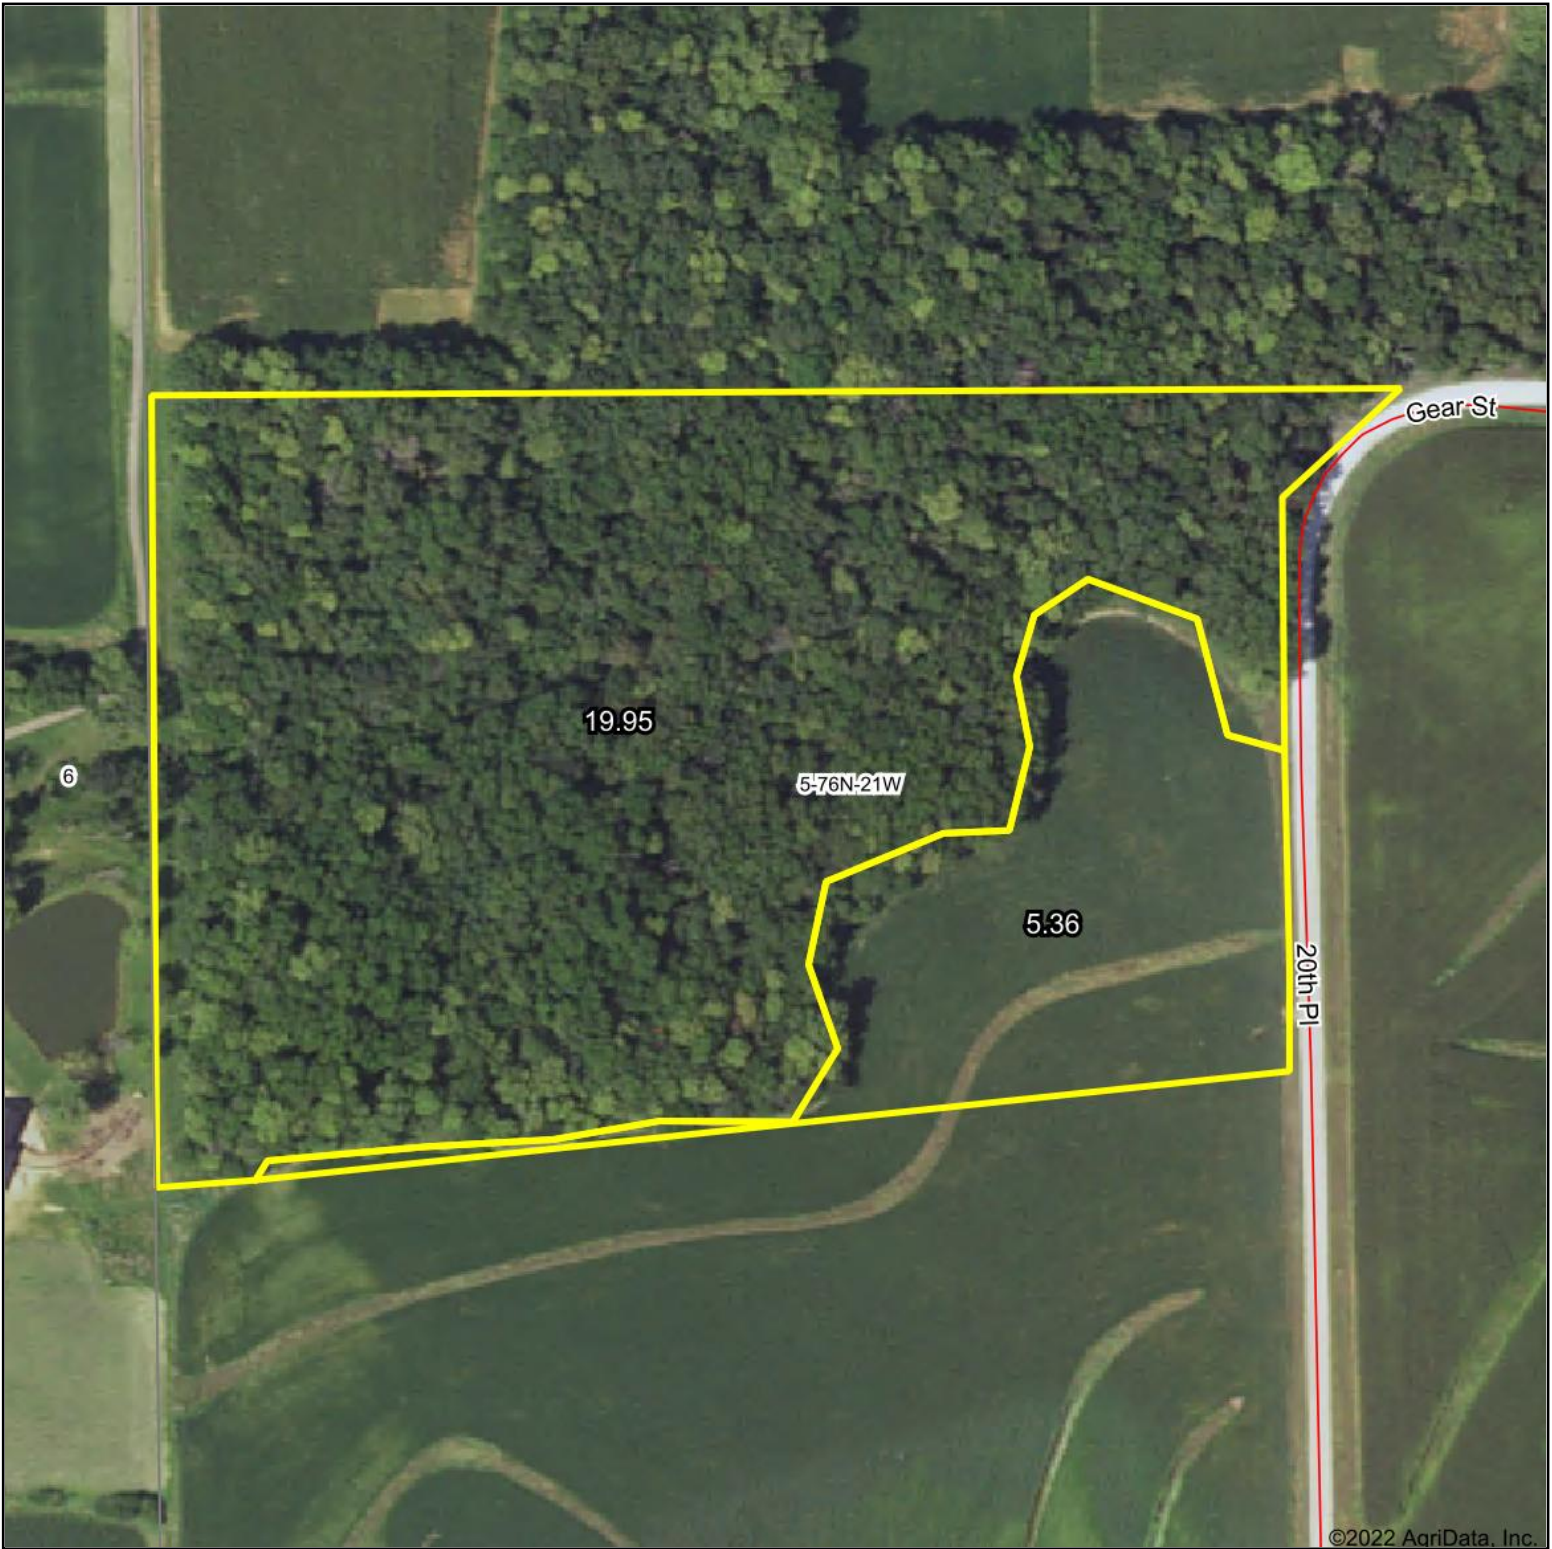

# Aerial Map

©2022 AgriData, Inc.

Map Center: 41° 24' 46.86, -93° 18' 26.75

**5-76N-21W**  
**Marion County**  
**Iowa**

9/12/2022