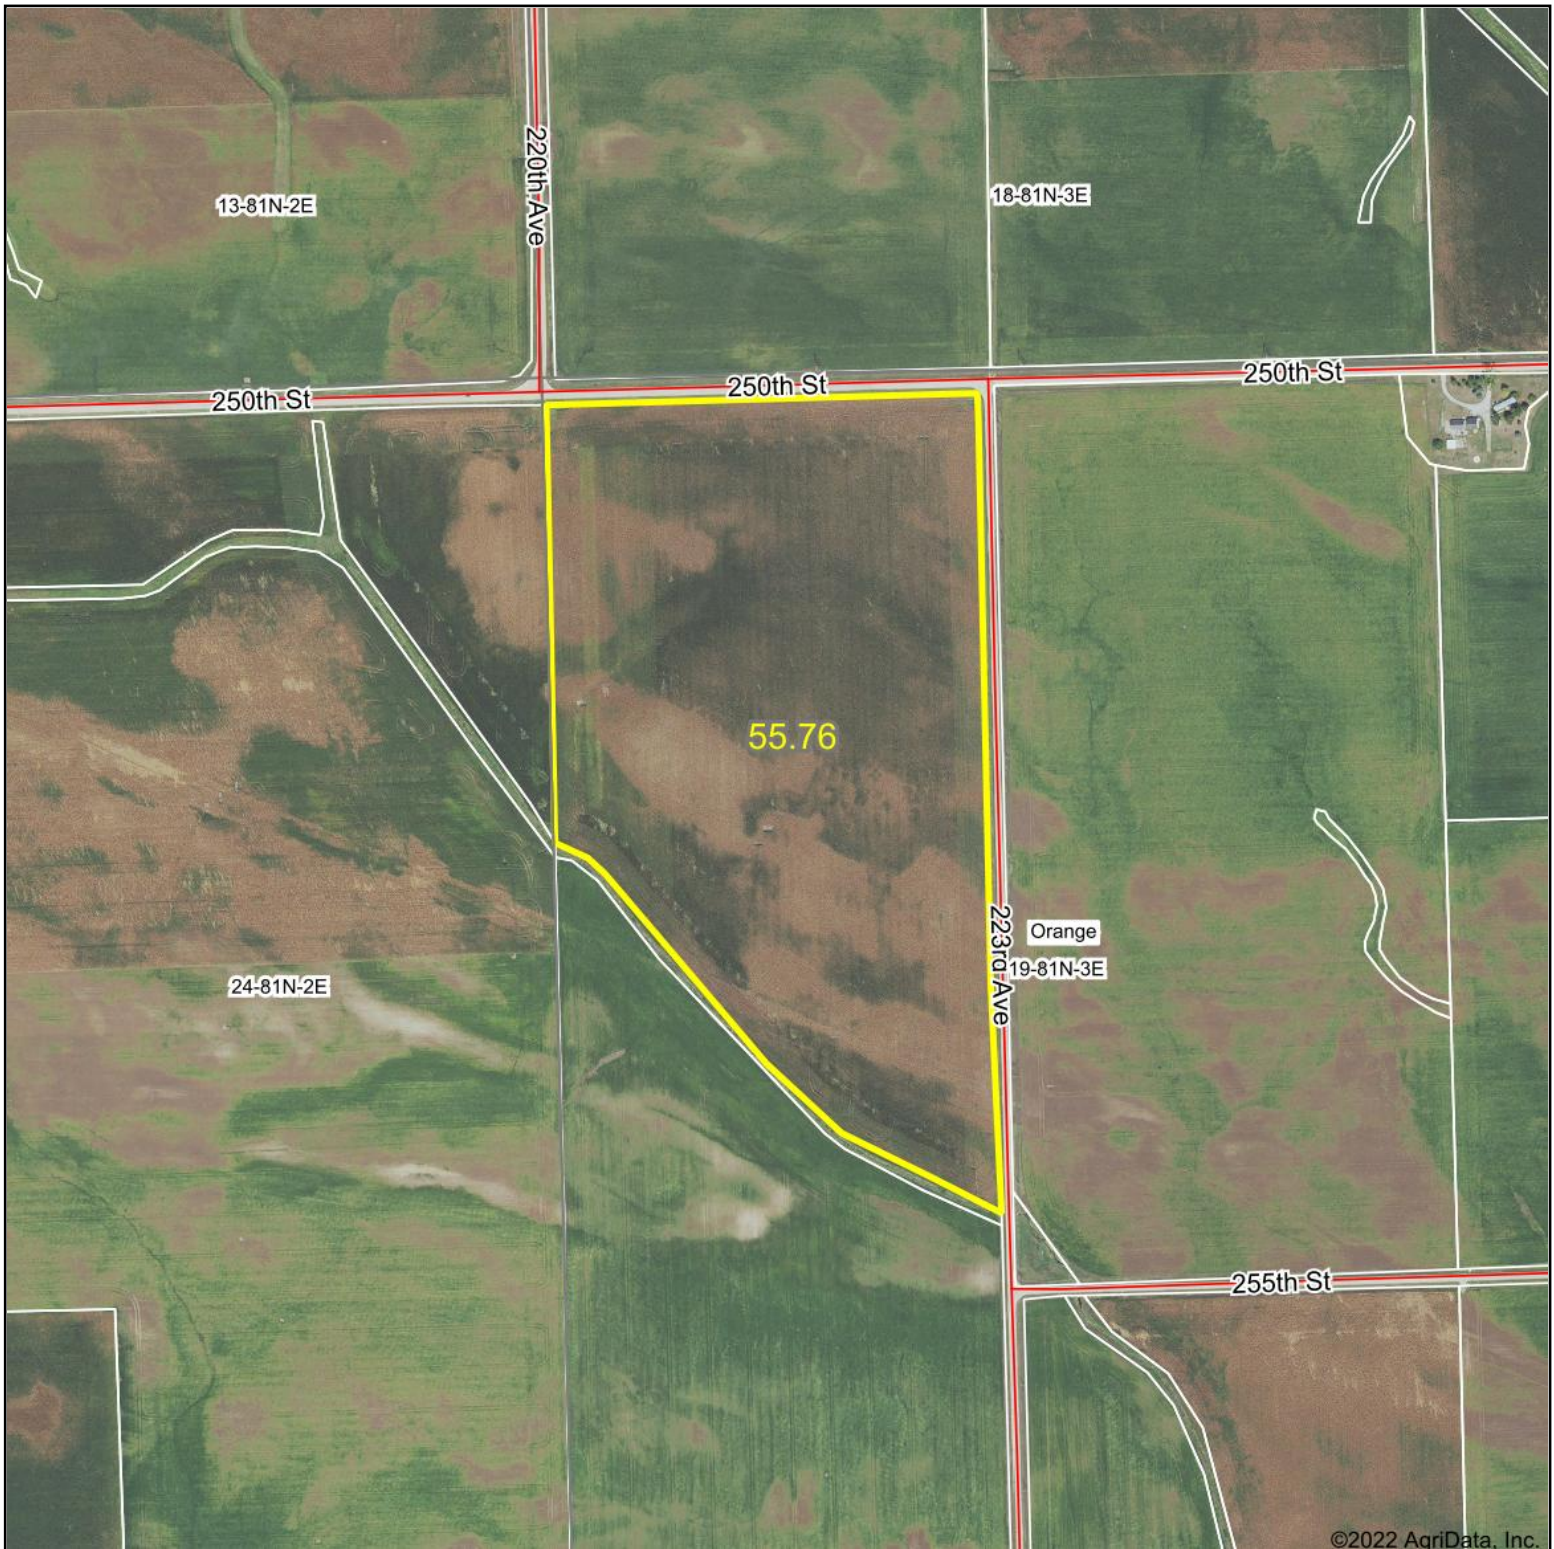

# Aerial Map - Tract 1 - Tillable Acres

©2022 AgriData, Inc.

Map Center: 41° 48' 41.46, -90° 39' 46.07

**19-81N-3E**  
**Clinton County**  
**Iowa**

9/15/2022

© AgriData, Inc. 2021 www.AgriDataInc.com

Field borders provided by Farm Service Agency as of 5/21/2008.