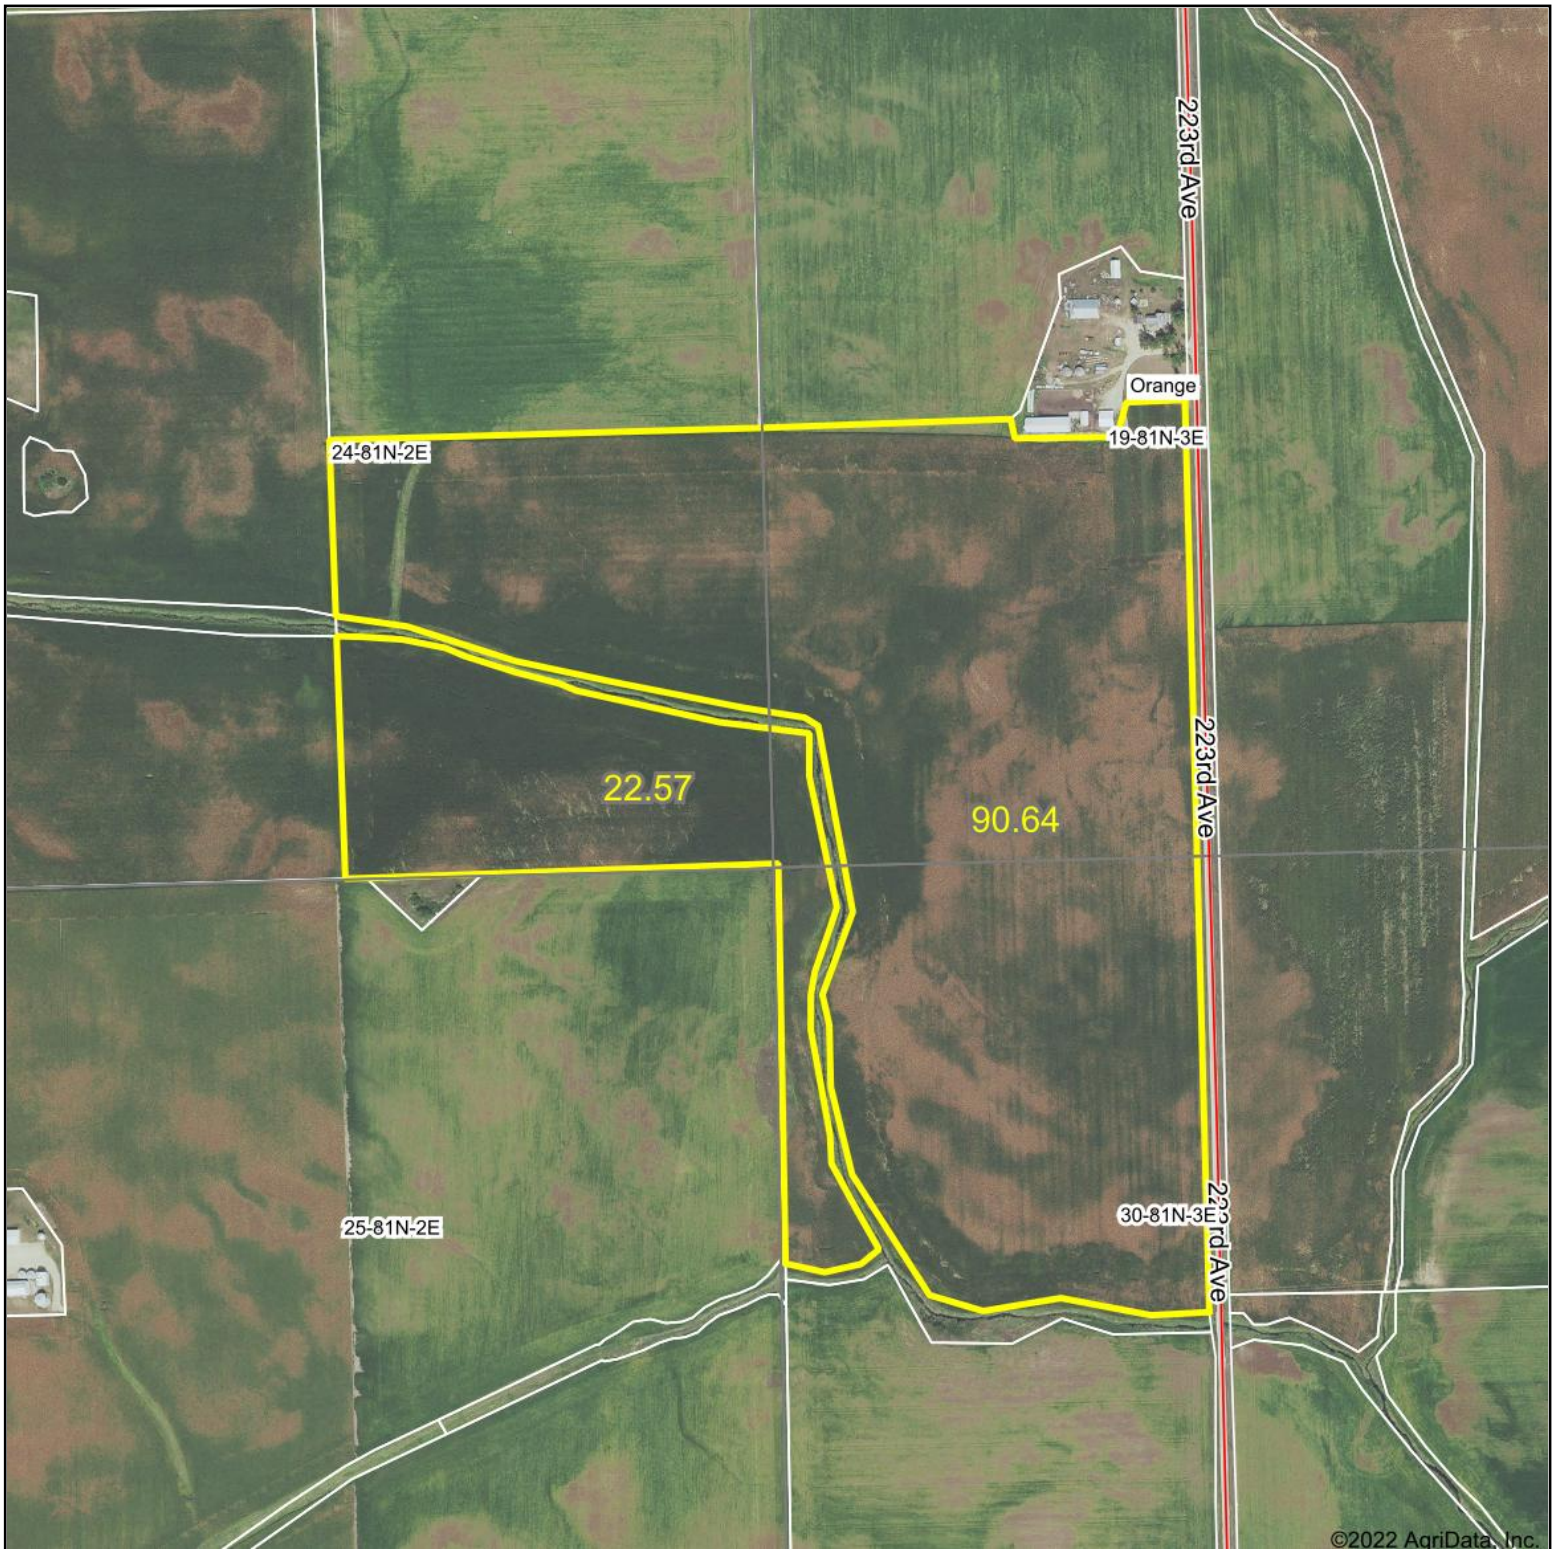

Aerial Map - Tract 3 - Tillable Acres

Map Center: 41° 48' 3.16, -90° 39' 54.63

19-81N-3E
Clinton County
Iowa

9/15/2022

Maps Provided By:

CUSTOMIZED ONLINE MAPPING
© AgriData, Inc. 2021 www.AgriDataInc.com

Field borders provided by Farm Service Agency as of 5/21/2008.