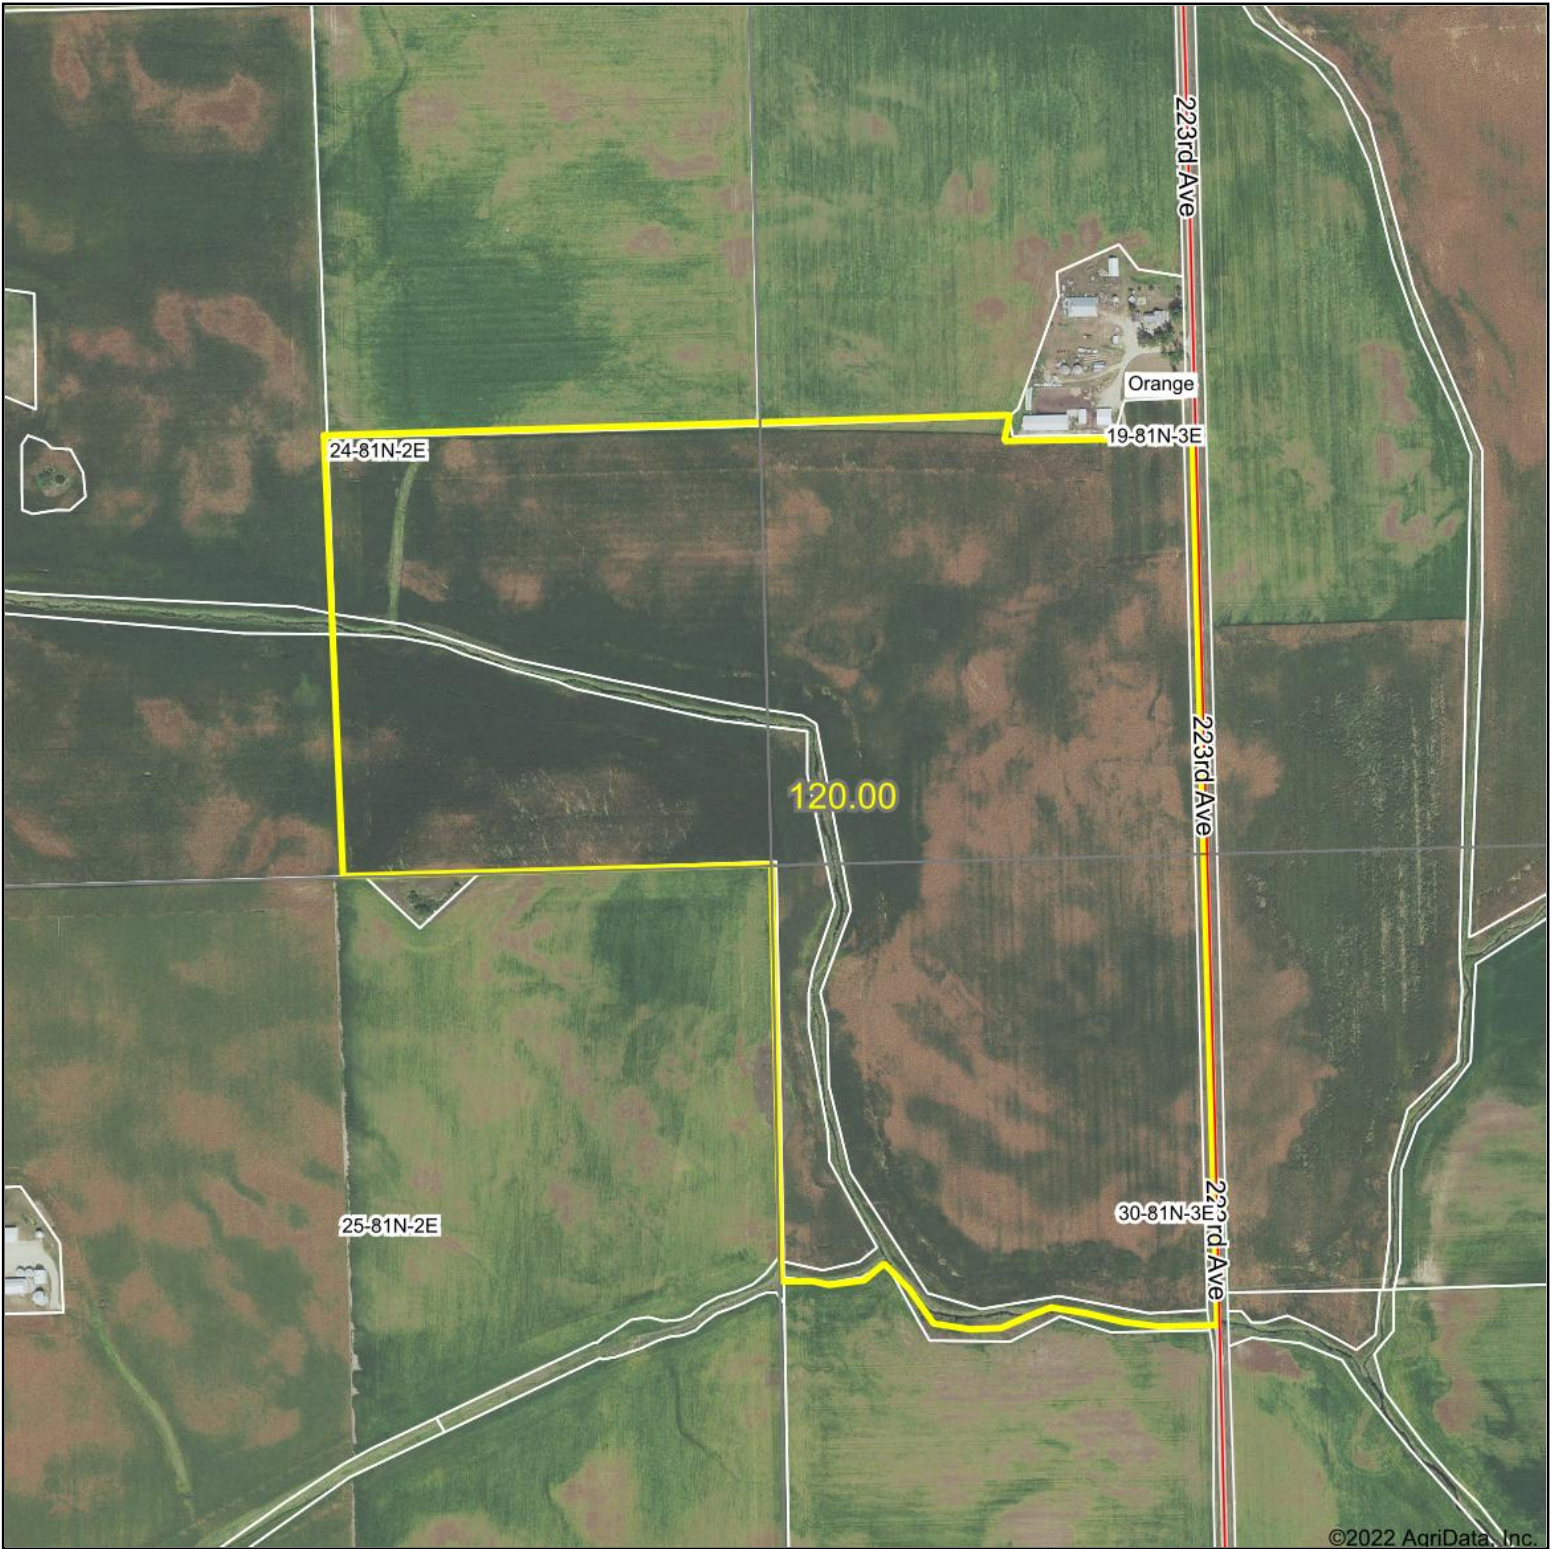

# Aerial Map Tract 3 - Total Acres

©2022 AgriData, Inc.

Map Center: 41° 48' 3.16, -90° 39' 54.63

**19-81N-3E**  
**Clinton County**  
**Iowa**

9/15/2022

© AgriData, Inc. 2021 www.AgriDataInc.com

Field borders provided by Farm Service Agency as of 5/21/2008.