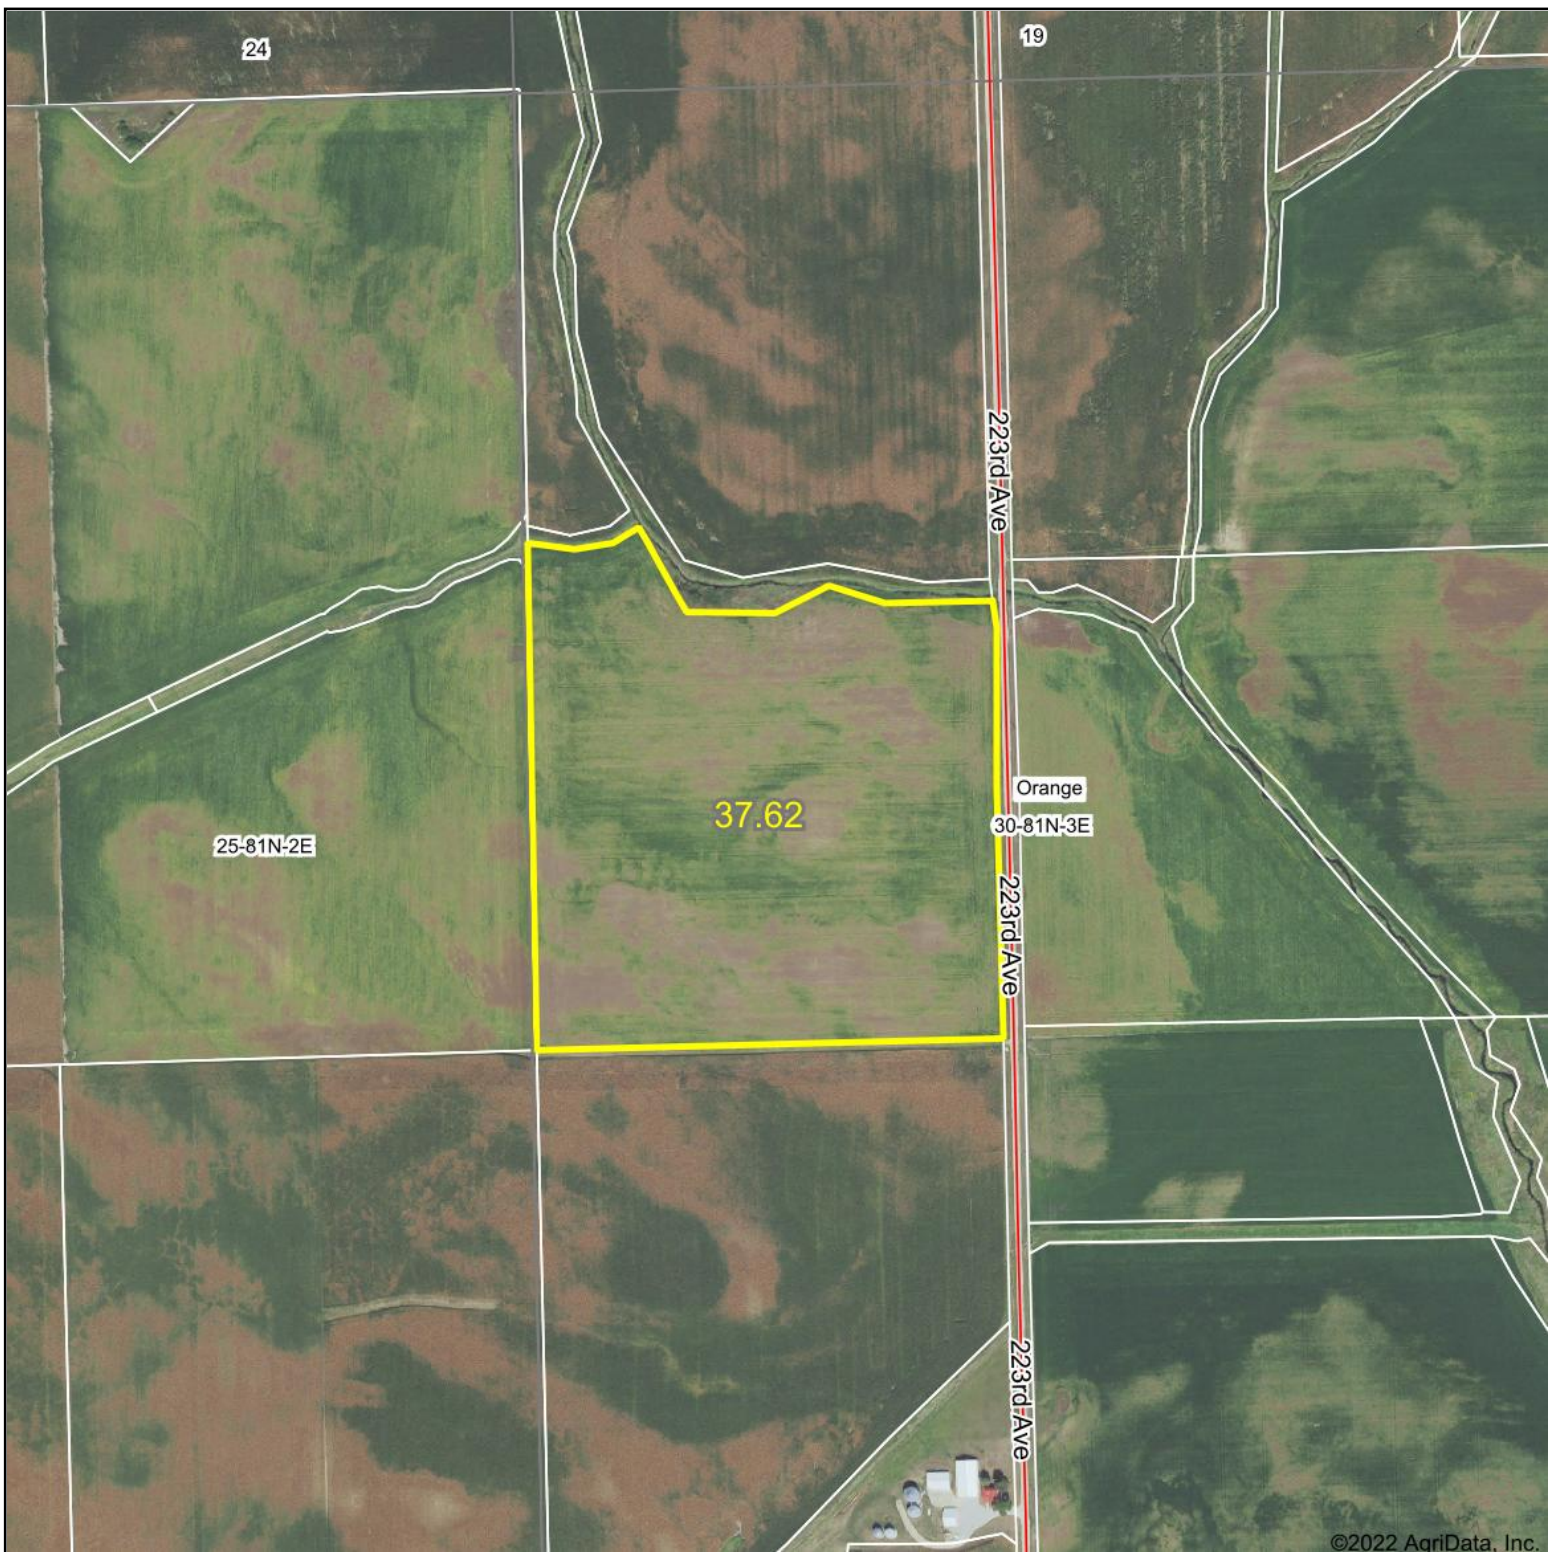

Aerial Map - Tract 4 - Tillable Acres

Map Center: 41° 47' 41.51, -90° 39' 45.95

30-81N-3E
Clinton County
Iowa

9/15/2022

Field borders provided by Farm Service Agency as of 5/21/2008.